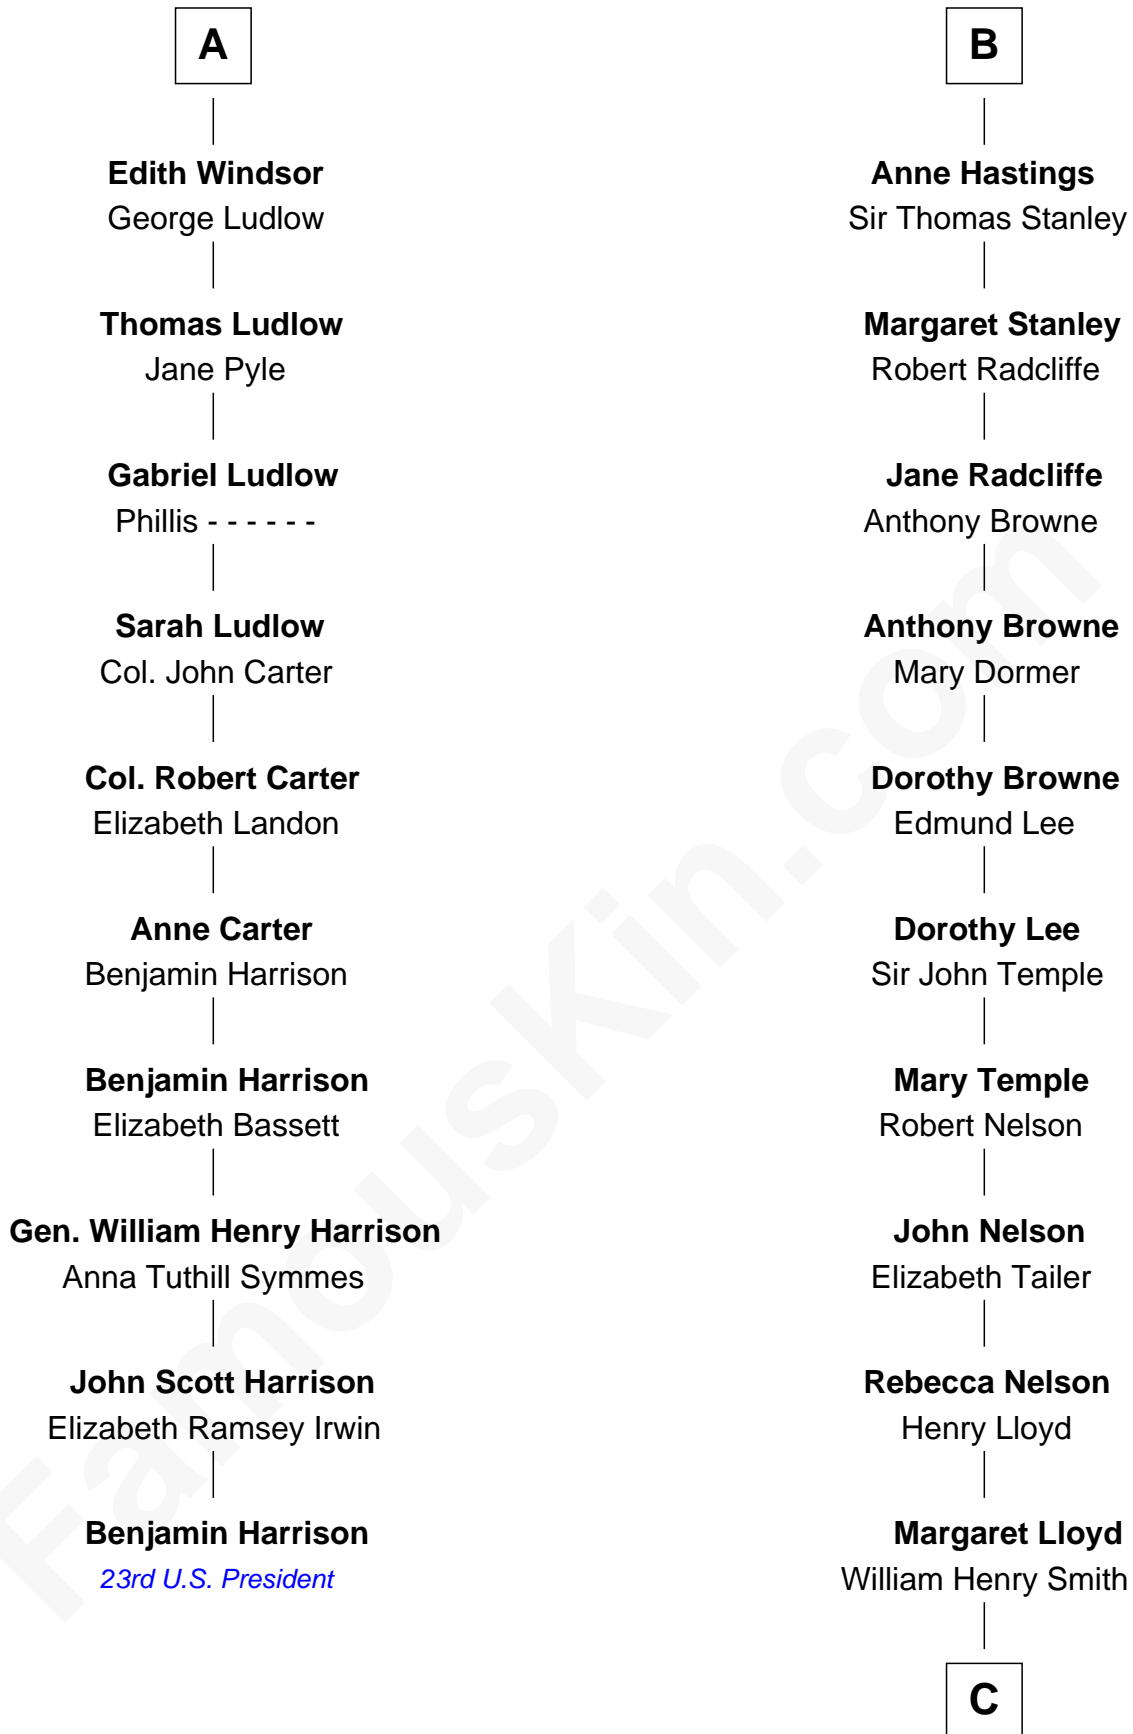

FamousKin.com Relationship Chart of

Benjamin Harrison

23rd U.S. President

16th cousin 5 times removed of

Franklin D. Roosevelt

32nd U.S. President

Sir Hugh de Courtenay

Agnes de St. John

C

Rebecca Smith

John Aspinwall

John Aspinwall

Susan Howland

Mary Rebecca Aspinwall

Isaac Daniel Roosevelt

James Roosevelt

Sara Delano

Franklin D. Roosevelt

32nd U.S. President

FamousKin.com