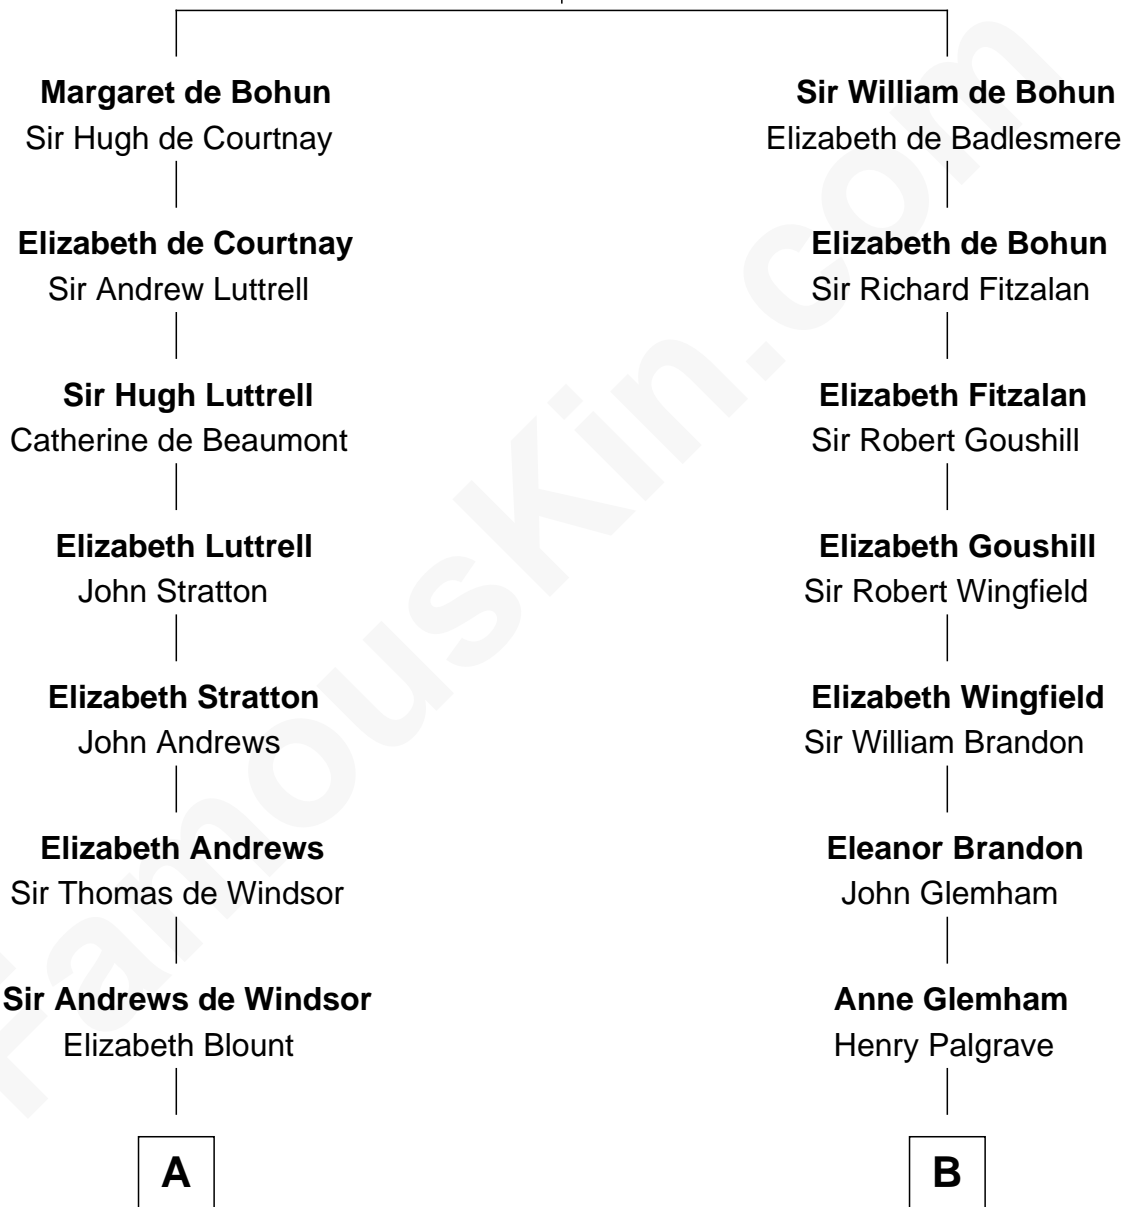

FamousKin.com Relationship Chart of

Benjamin Harrison

23rd U.S. President

16th cousin 2 times removed of

Franklin D. Roosevelt

32nd U.S. President

Humphrey de Bohun

Elizabeth Plantagenet

C

Sara Delano
James Roosevelt

Franklin D. Roosevelt
32nd U.S. President

FamousKin.com