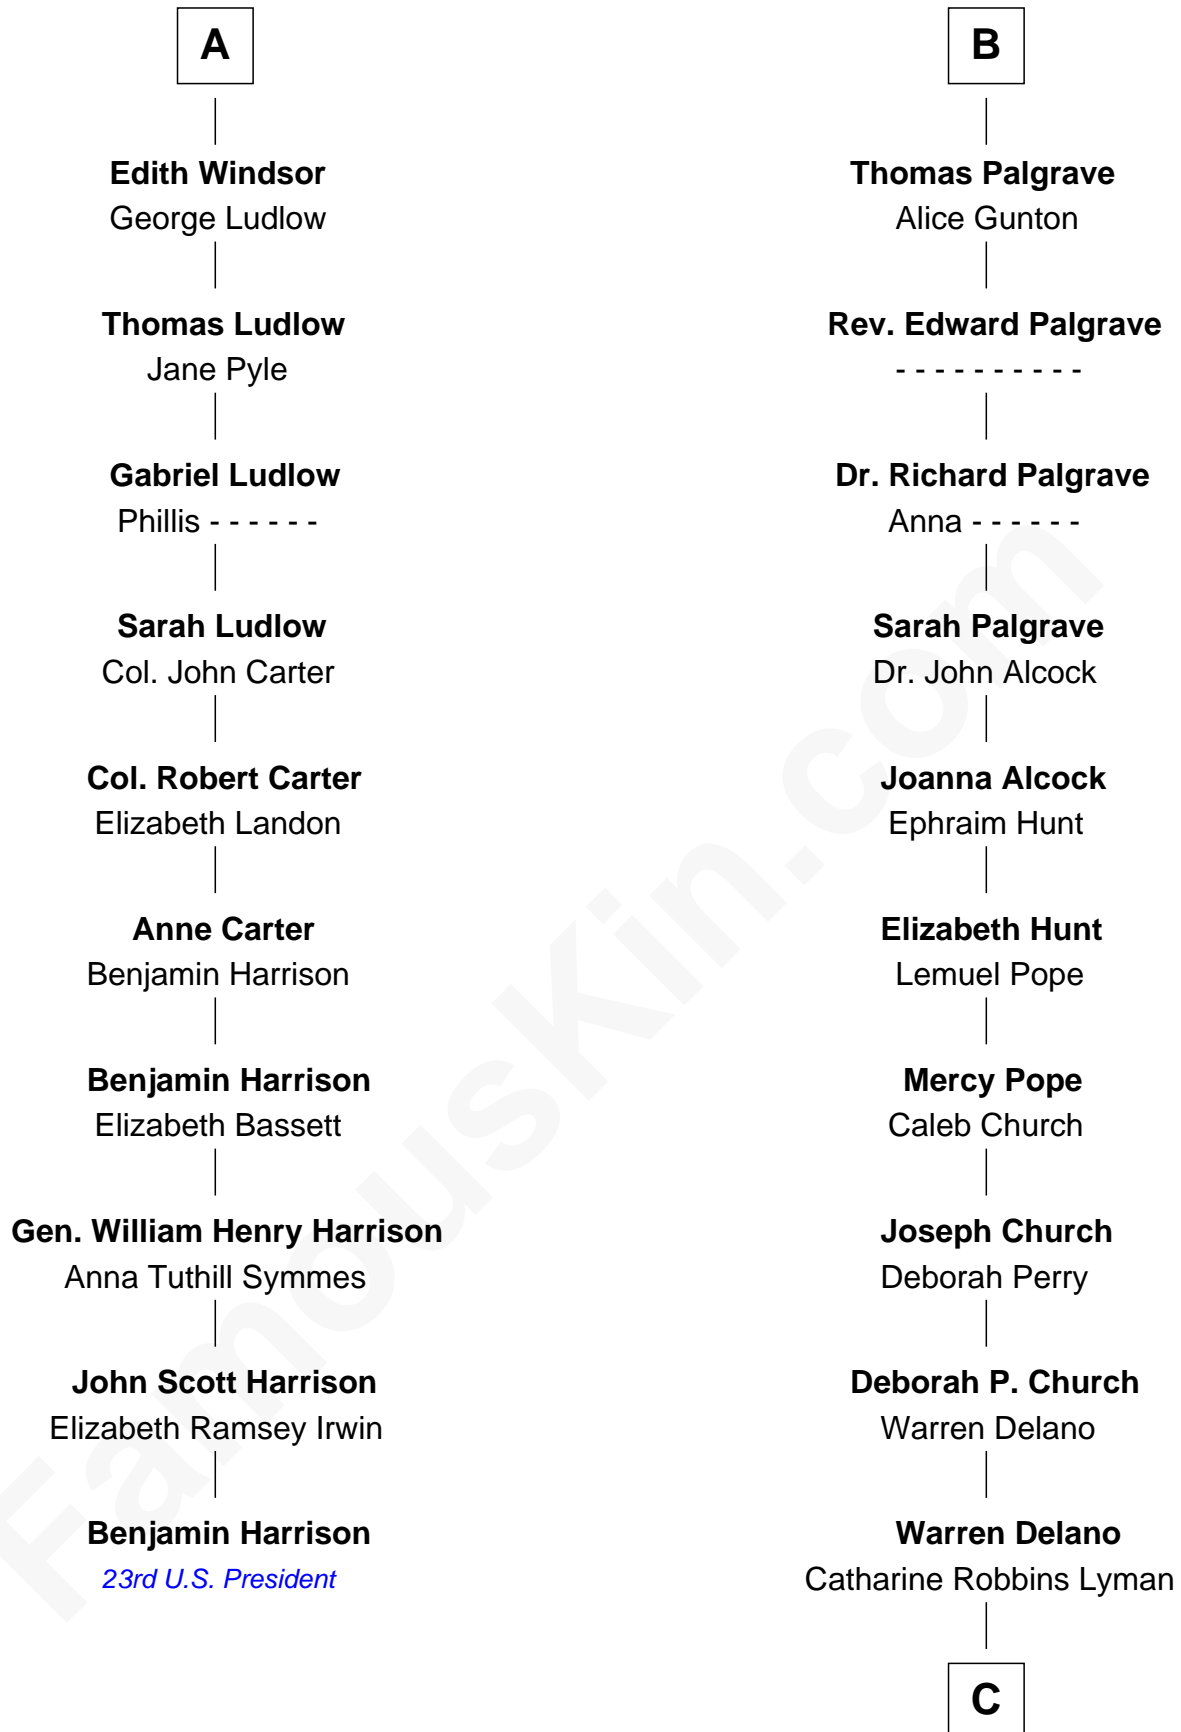

FamousKin.com Relationship Chart of

Benjamin Harrison

23rd U.S. President

16th cousin 2 times removed of

Franklin D. Roosevelt

32nd U.S. President

Humphrey de Bohun

Elizabeth Plantagenet

C

Sara Delano
James Roosevelt

Franklin D. Roosevelt
32nd U.S. President

FamousKin.com