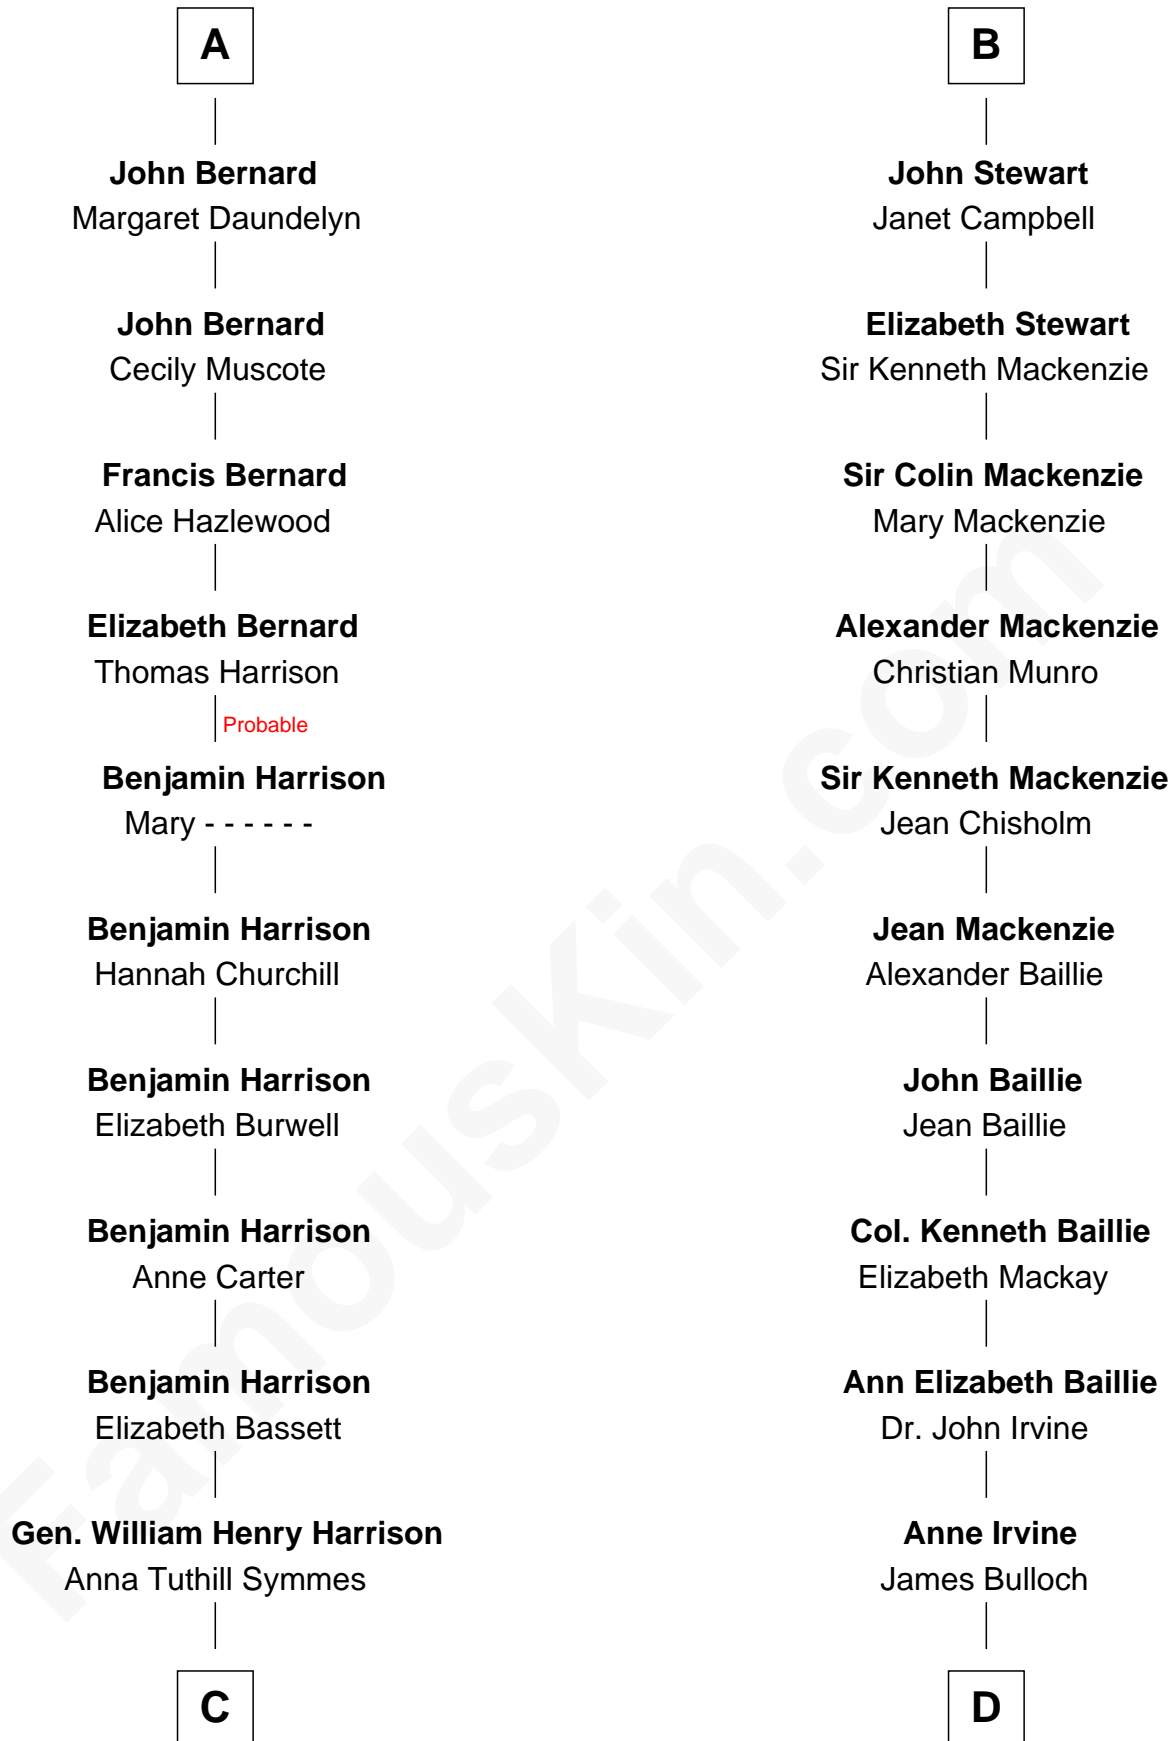

FamousKin.com
Relationship Chart of
Benjamin Harrison
23rd U.S. President

18th cousin 2 times removed of

Eleanor Roosevelt
First Lady of President Franklin D. Roosevelt

C

John Scott Harrison
Elizabeth Ramsey Irwin

Benjamin Harrison
23rd U.S. President

D

James Stephens Bulloch
Martha Stewart

Martha Bulloch
Theodore Roosevelt

Elliott Roosevelt
Anna Rebecca Hall

Eleanor Roosevelt
First Lady of Franklin Roosevelt

FamousKin.com