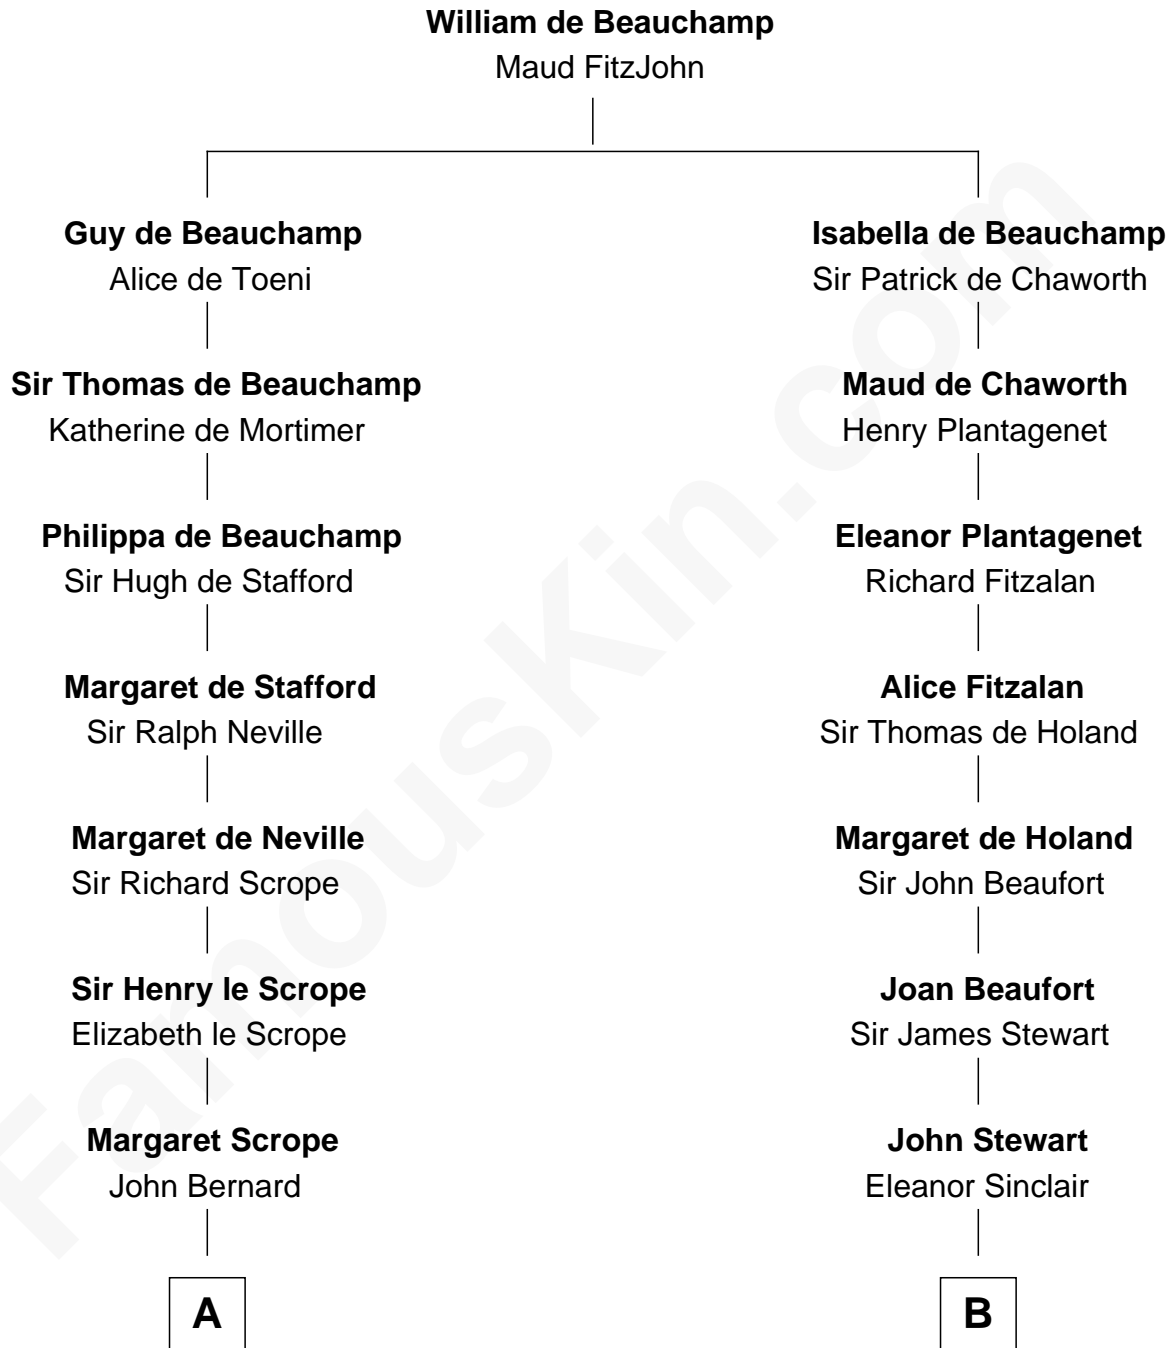

FamousKin.com
Relationship Chart of
Benjamin Harrison
23rd U.S. President

18th cousin 2 times removed of

Eleanor Roosevelt
First Lady of President Franklin D. Roosevelt

C

John Scott Harrison
Elizabeth Ramsey Irwin

Benjamin Harrison
23rd U.S. President

D

James Stephens Bulloch
Martha Stewart

Martha Bulloch
Theodore Roosevelt

Elliott Roosevelt
Anna Rebecca Hall

Eleanor Roosevelt
First Lady of Franklin Roosevelt

FamousKin.com