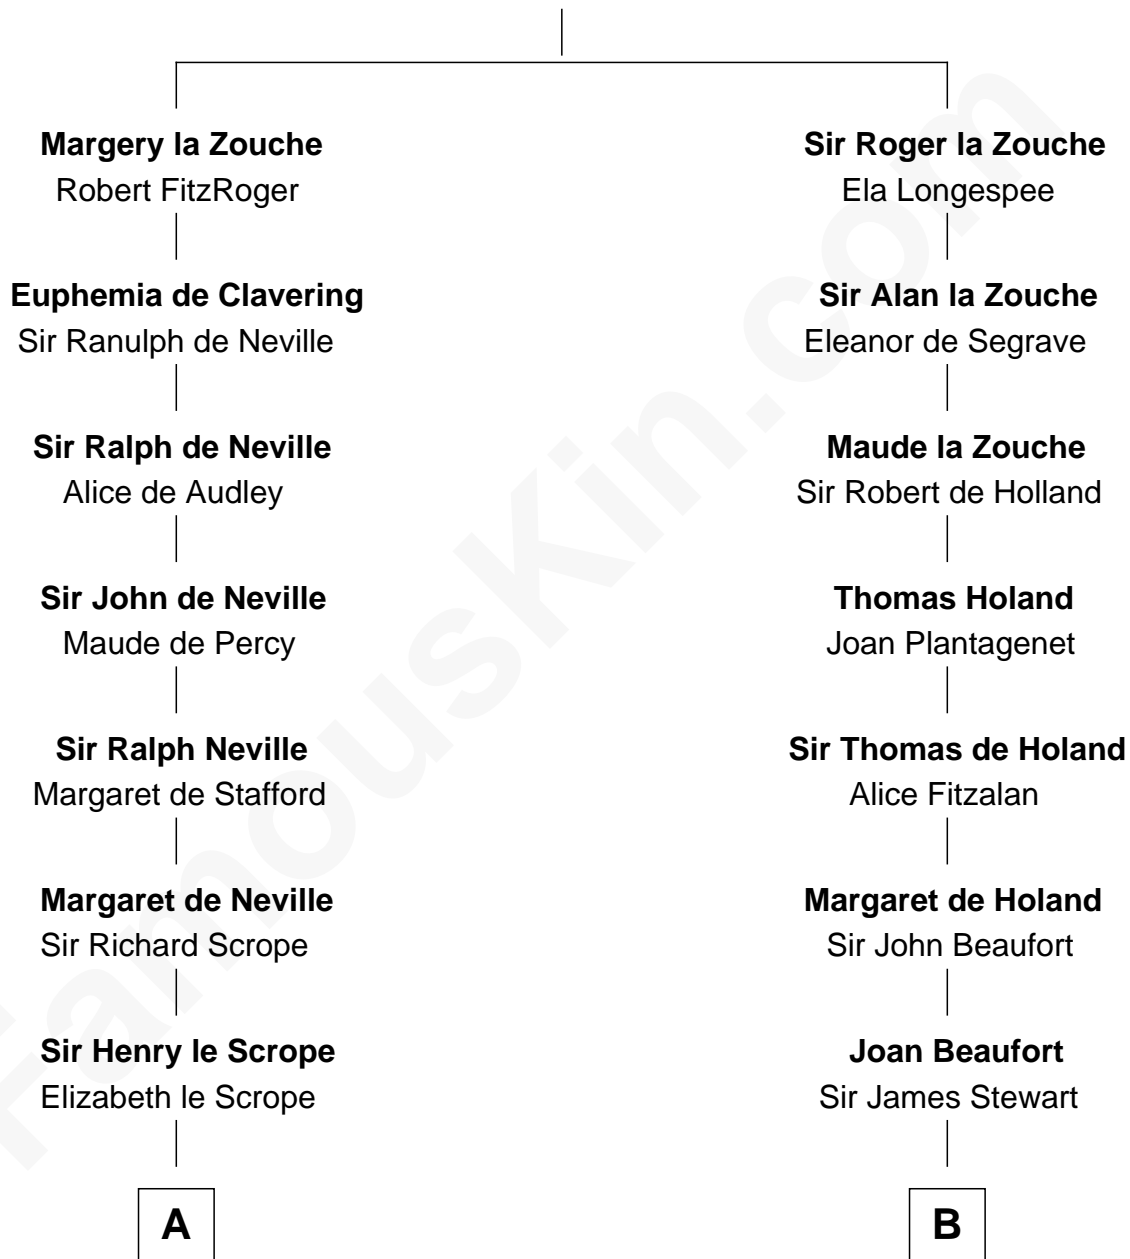

# FamousKin.com Relationship Chart of

**Benjamin Harrison**

*23rd U.S. President*

19th cousin 1 time removed of

**Theodore Roosevelt**

*26th U.S. President*

**Alan la Zouche**

Ellen de Quincy

**C**

**Gen. William Henry Harrison**

Anna Tuthill Symmes

**John Scott Harrison**

Elizabeth Ramsey Irwin

**Benjamin Harrison**

*23rd U.S. President*

**D**

**Anne Irvine**

James Bulloch

**James Stephens Bulloch**

Martha Stewart

**Martha Bulloch**

Theodore Roosevelt

**Theodore Roosevelt**

*26th U.S. President*