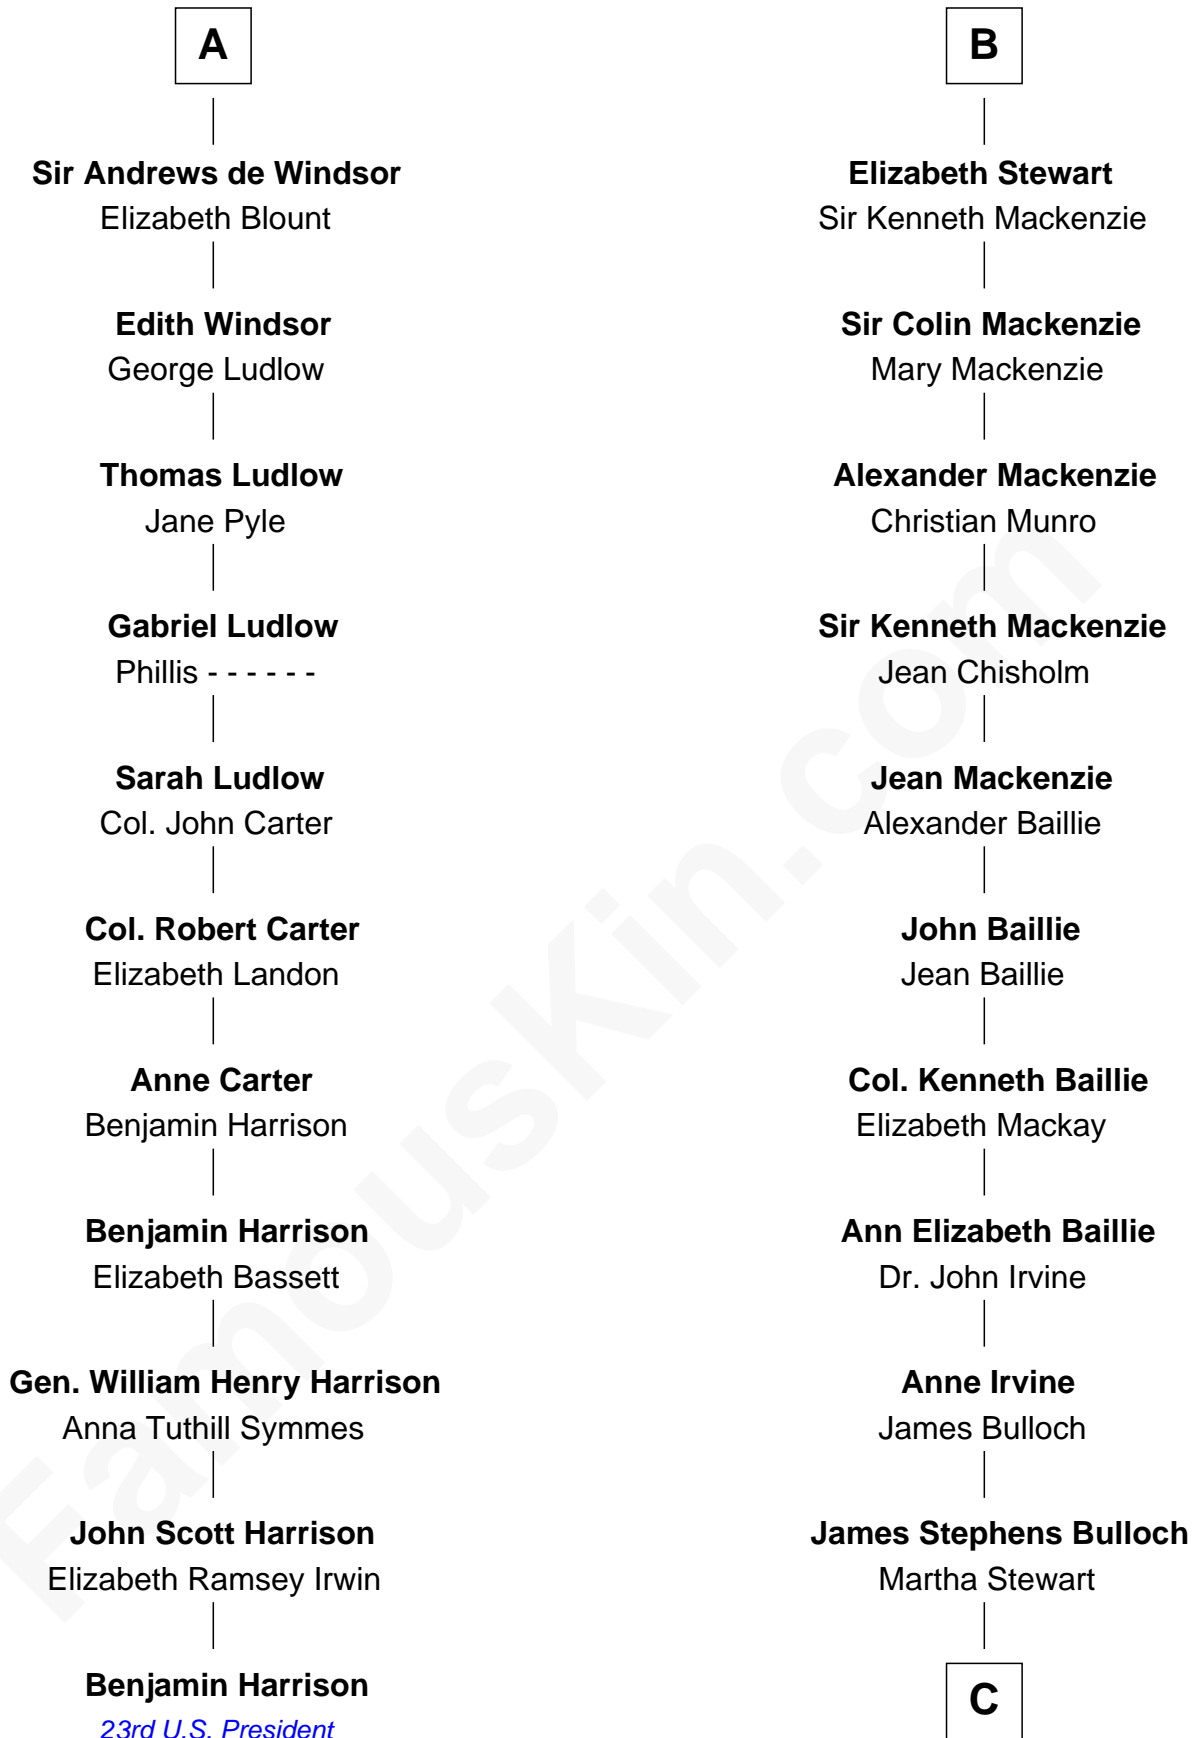

FamousKin.com Relationship Chart of

Benjamin Harrison

23rd U.S. President

17th cousin 1 time removed of

Theodore Roosevelt

26th U.S. President

King Edward I
Eleanor of Castile

Elizabeth Plantagenet
Humphrey de Bohun

A

Edward II, King of England
Isabella of France

Edward III, King of England
Philippa of Hainault

John of Gaunt
Katherine Roet

Sir John Beaufort
Margaret de Holand

Joan Beaufort
Sir James Stewart

John Stewart
Eleanor Sinclair

John Stewart
Janet Campbell

B

C

Martha Bulloch
Theodore Roosevelt

Theodore Roosevelt
26th U.S. President

FamousKin.com