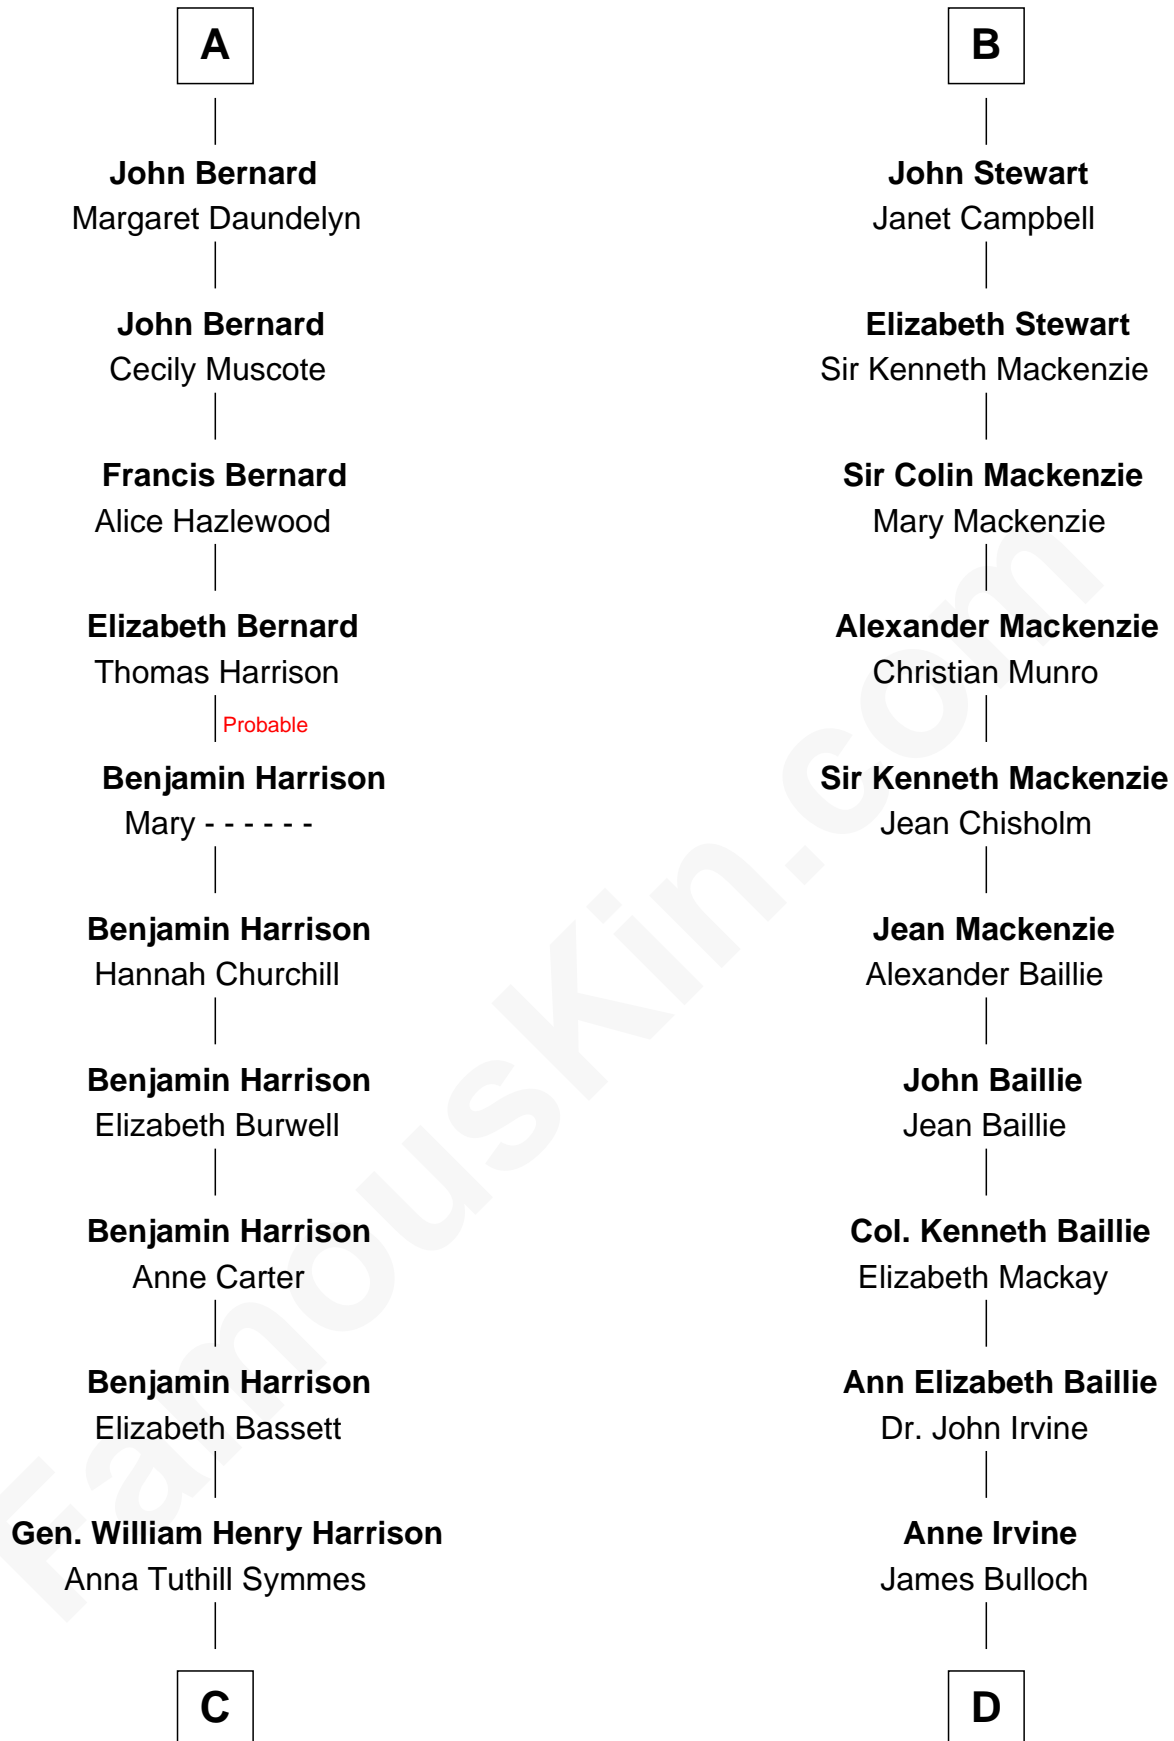

FamousKin.com
Relationship Chart of
Benjamin Harrison
23rd U.S. President

18th cousin 1 time removed of
Theodore Roosevelt
26th U.S. President

C

John Scott Harrison
Elizabeth Ramsey Irwin

Benjamin Harrison
23rd U.S. President

D

James Stephens Bulloch
Martha Stewart

Martha Bulloch
Theodore Roosevelt

Theodore Roosevelt
26th U.S. President

FamousKin.com