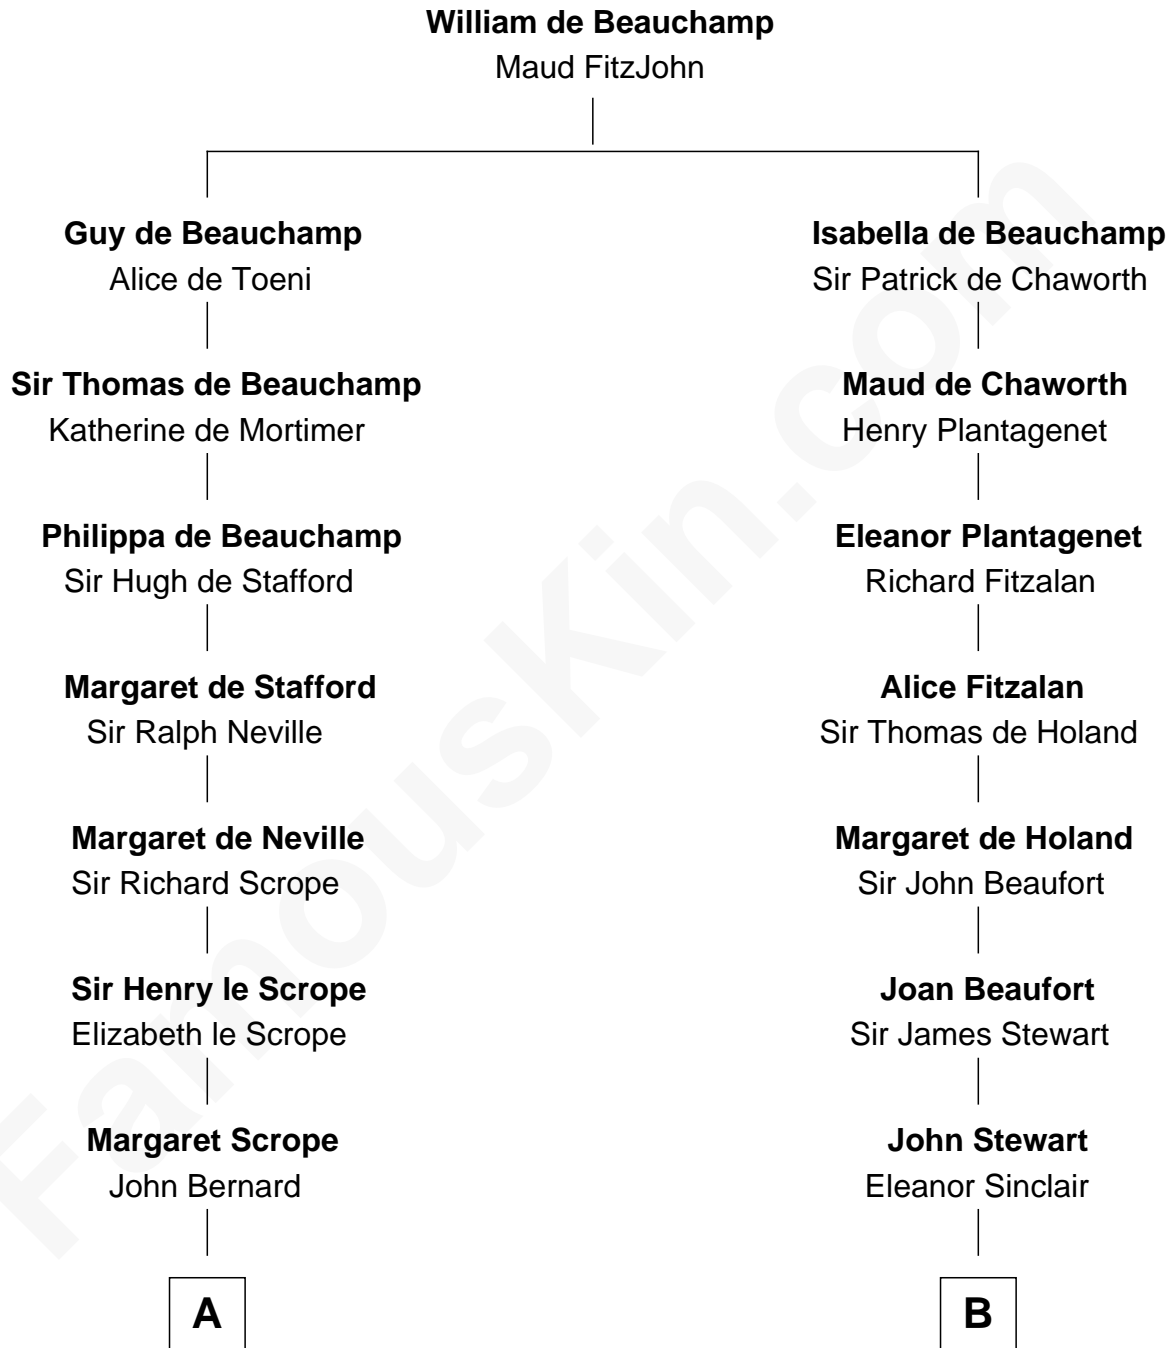

FamousKin.com
Relationship Chart of
Benjamin Harrison
23rd U.S. President

18th cousin 1 time removed of
Theodore Roosevelt
26th U.S. President

C

John Scott Harrison
Elizabeth Ramsey Irwin

Benjamin Harrison
23rd U.S. President

D

James Stephens Bulloch
Martha Stewart

Martha Bulloch
Theodore Roosevelt

Theodore Roosevelt
26th U.S. President

FamousKin.com