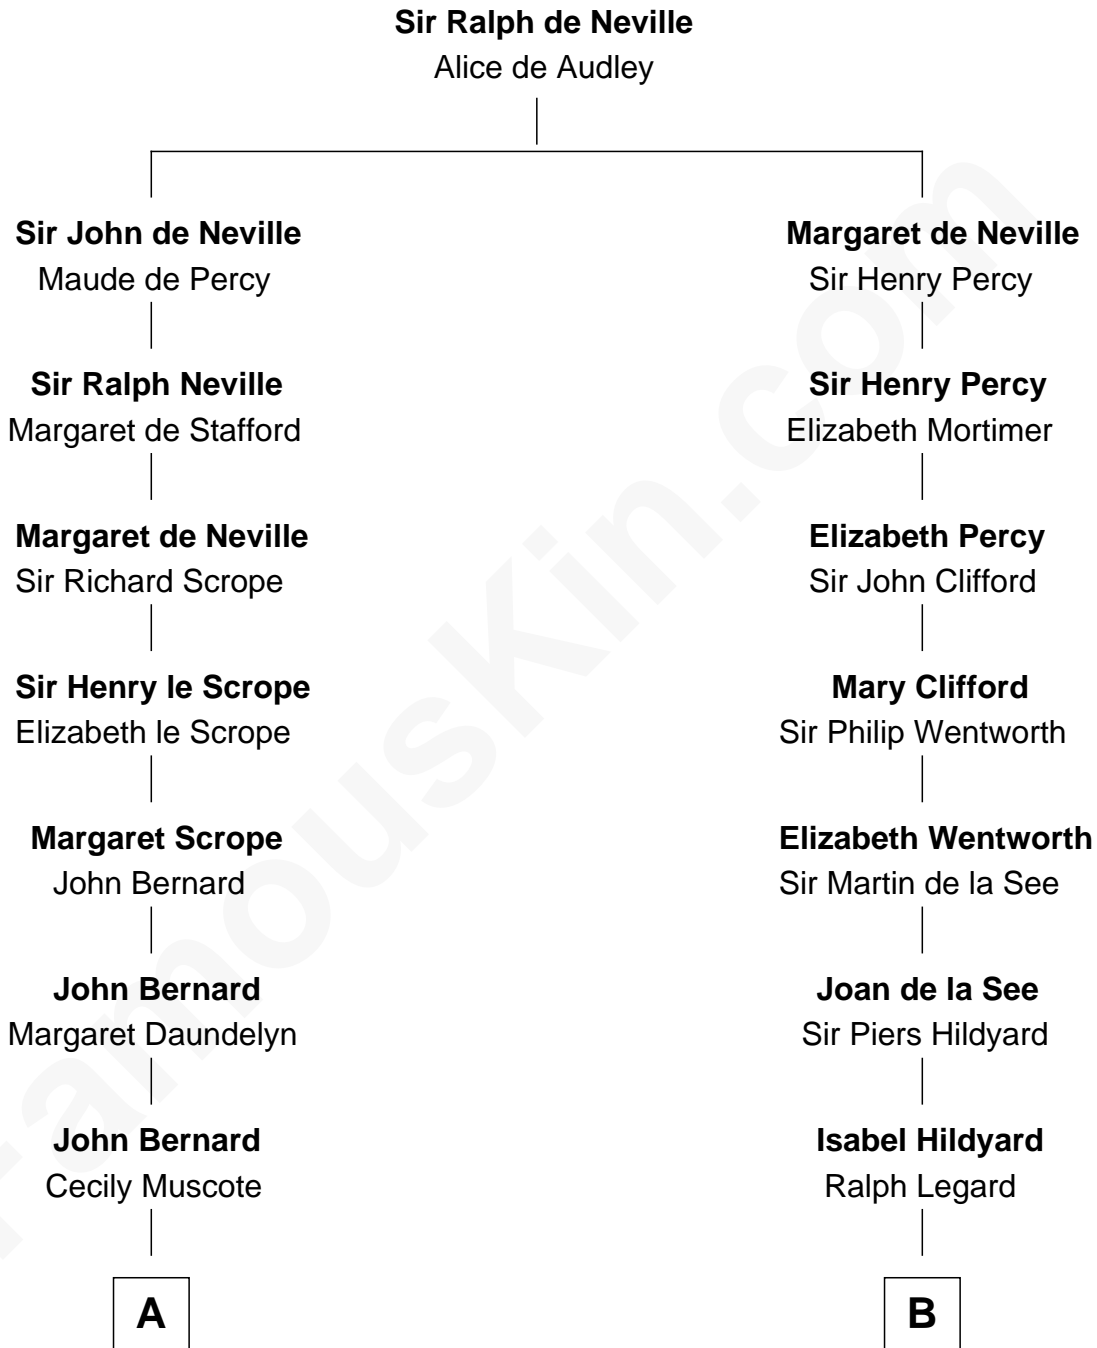

FamousKin.com
Relationship Chart of
Benjamin Harrison
23rd U.S. President

16th cousin 3 times removed of

Alice (Lee) Roosevelt
First Wife of President Theodore Roosevelt

C

John Clarke Lee
Harriet Paine Rose

George Cabot Lee
Caroline Watts Haskell

Alice (Lee) Roosevelt
Wife of President Theodore Roosevelt

FamousKin.com