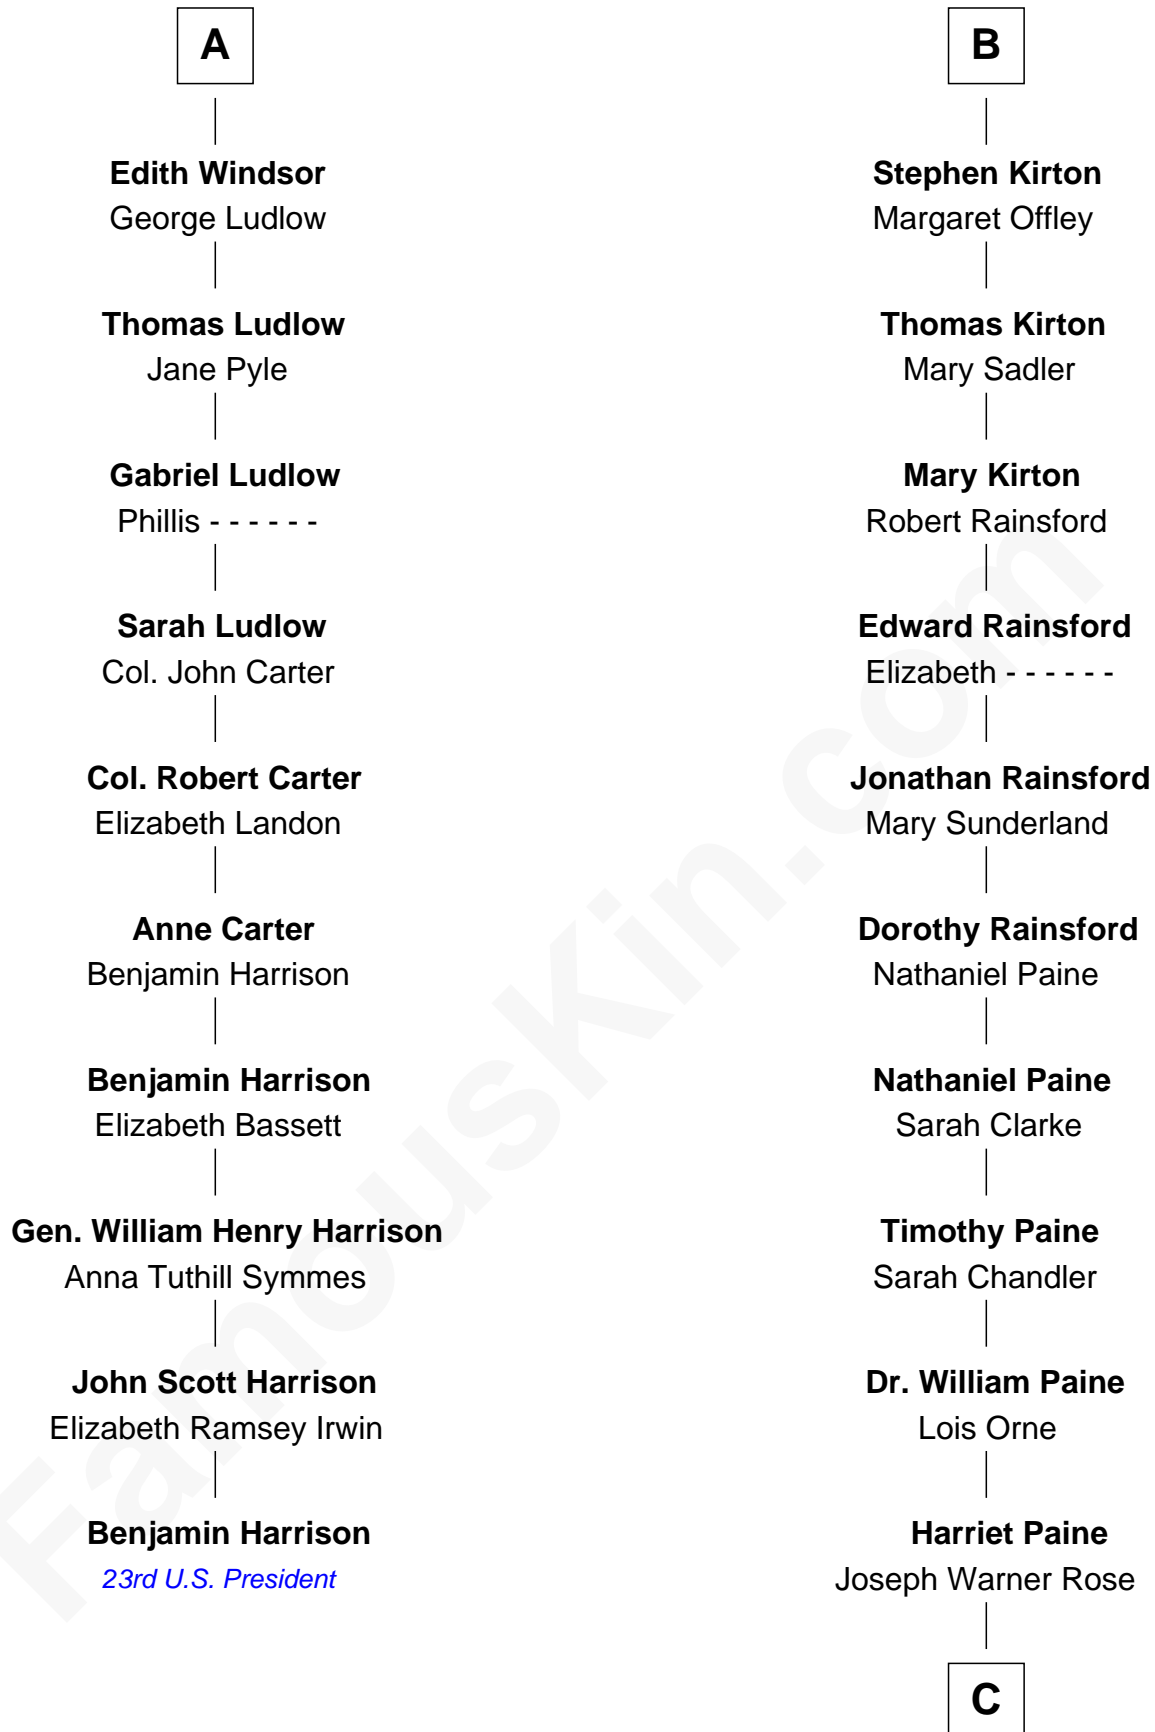

FamousKin.com
Relationship Chart of
Benjamin Harrison
23rd U.S. President

16th cousin 3 times removed of

Alice (Lee) Roosevelt
First Wife of President Theodore Roosevelt

Sir Hugh de Courtenay
 Agnes de St. John

C

Harriet Paine Rose

John Clarke Lee

George Cabot Lee

Caroline Watts Haskell

Alice (Lee) Roosevelt

Wife of President Theodore Roosevelt

FamousKin.com