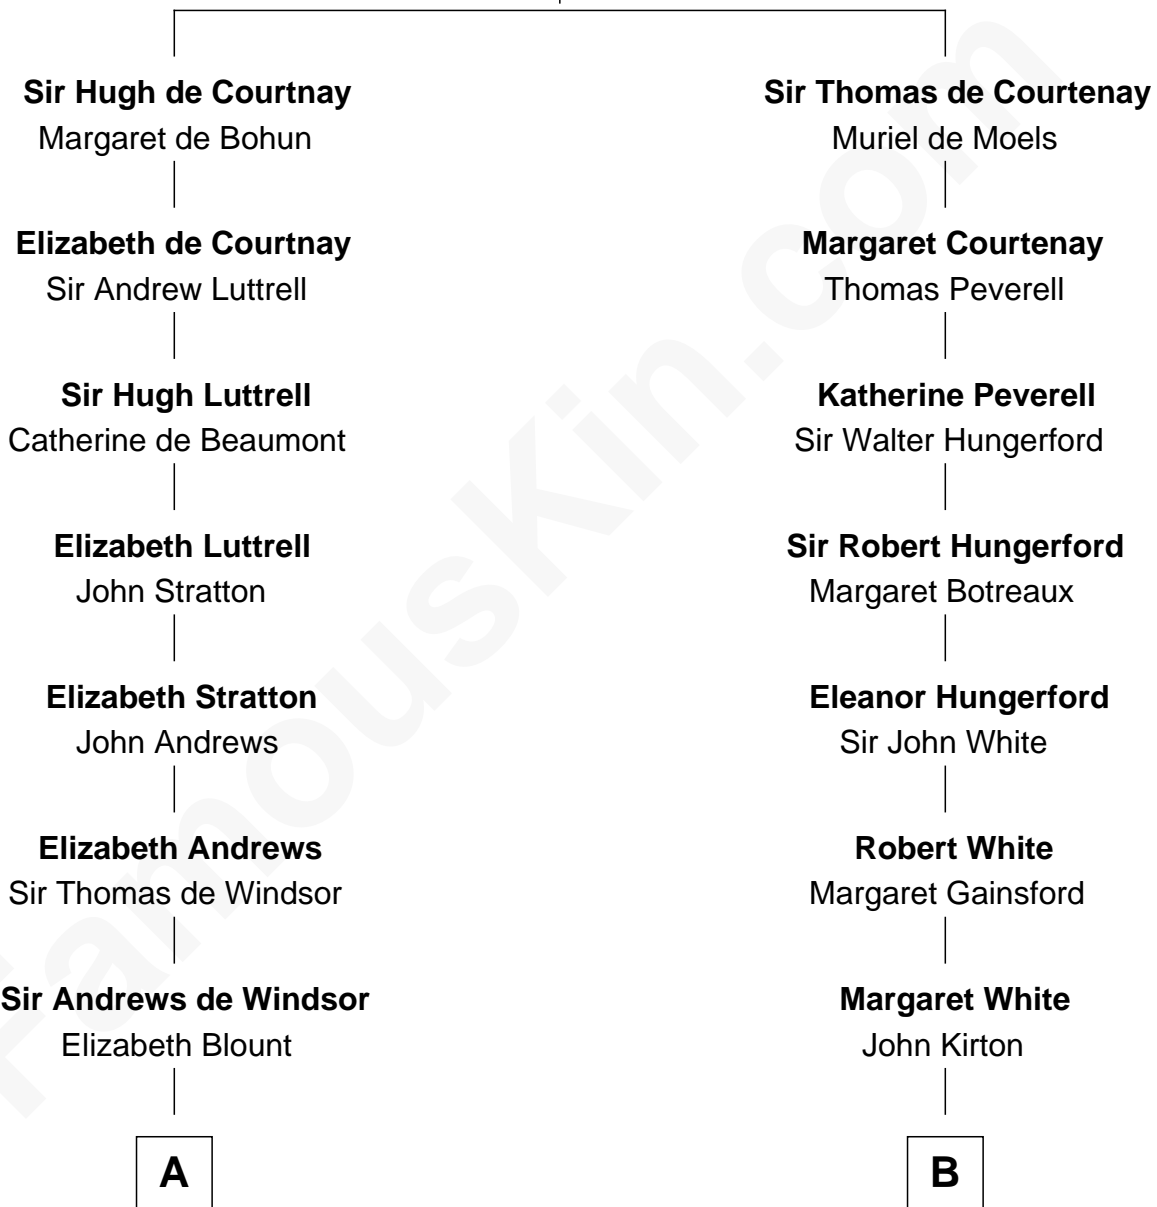

FamousKin.com
Relationship Chart of
Benjamin Harrison
23rd U.S. President

16th cousin 3 times removed of

Alice (Lee) Roosevelt
First Wife of President Theodore Roosevelt

Sir Hugh de Courtenay
 Agnes de St. John

C

Harriet Paine Rose

John Clarke Lee

George Cabot Lee

Caroline Watts Haskell

Alice (Lee) Roosevelt

Wife of President Theodore Roosevelt

FamousKin.com