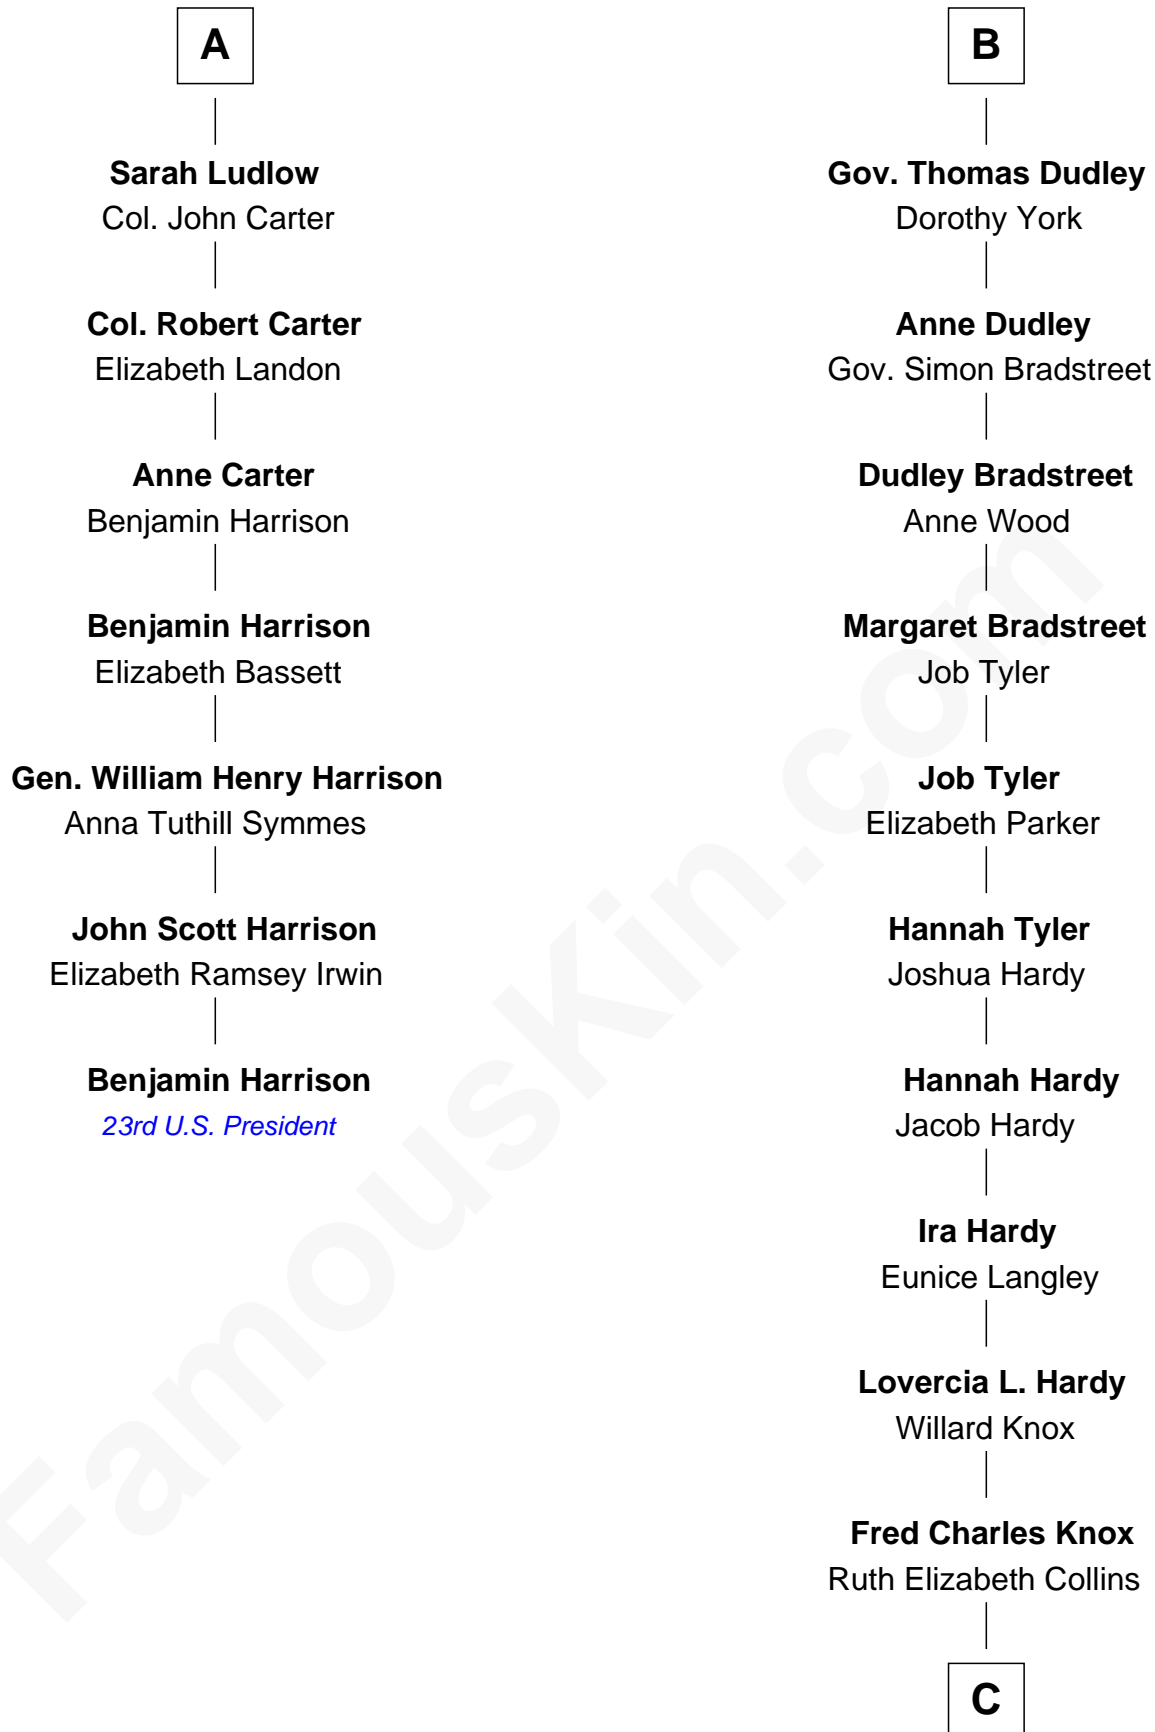

FamousKin.com
Relationship Chart of
Benjamin Harrison
23rd U.S. President

13th cousin 6 times removed of

James Taylor
Singer-Songwriter

Sir Walter Blount
 Sancha de Ayala

Sir Thomas Blount
 Margaret de Gresley

Constance Blount
 Sir John Sutton

Sir Walter Blount
 Helena Byron

Sir John Sutton
 Elizabeth Berkeley

Sir William Blount
 Margaret Echyngham

Sir Edmund Sutton
 Joyce Tiptoft

Elizabeth Blount
 Sir Andrews de Windsor

Sir Edward Sutton
 Cecily Willoughby

Edith Windsor
 George Ludlow

Sir John Sutton
 Cecily Grey

Thomas Ludlow
 Jane Pyle

Sir Henry Dudley
 ----- Ashton

Gabriel Ludlow
 Phillis -----

Roger Dudley
 Susanna Thorne

A

B

C

Ella Angelique Knox
Henry Herman Woodard

Gertrude Arline Woodard
Dr. Isaac Montrose Taylor

James Taylor
Singer-Songwriter

FamousKin.com