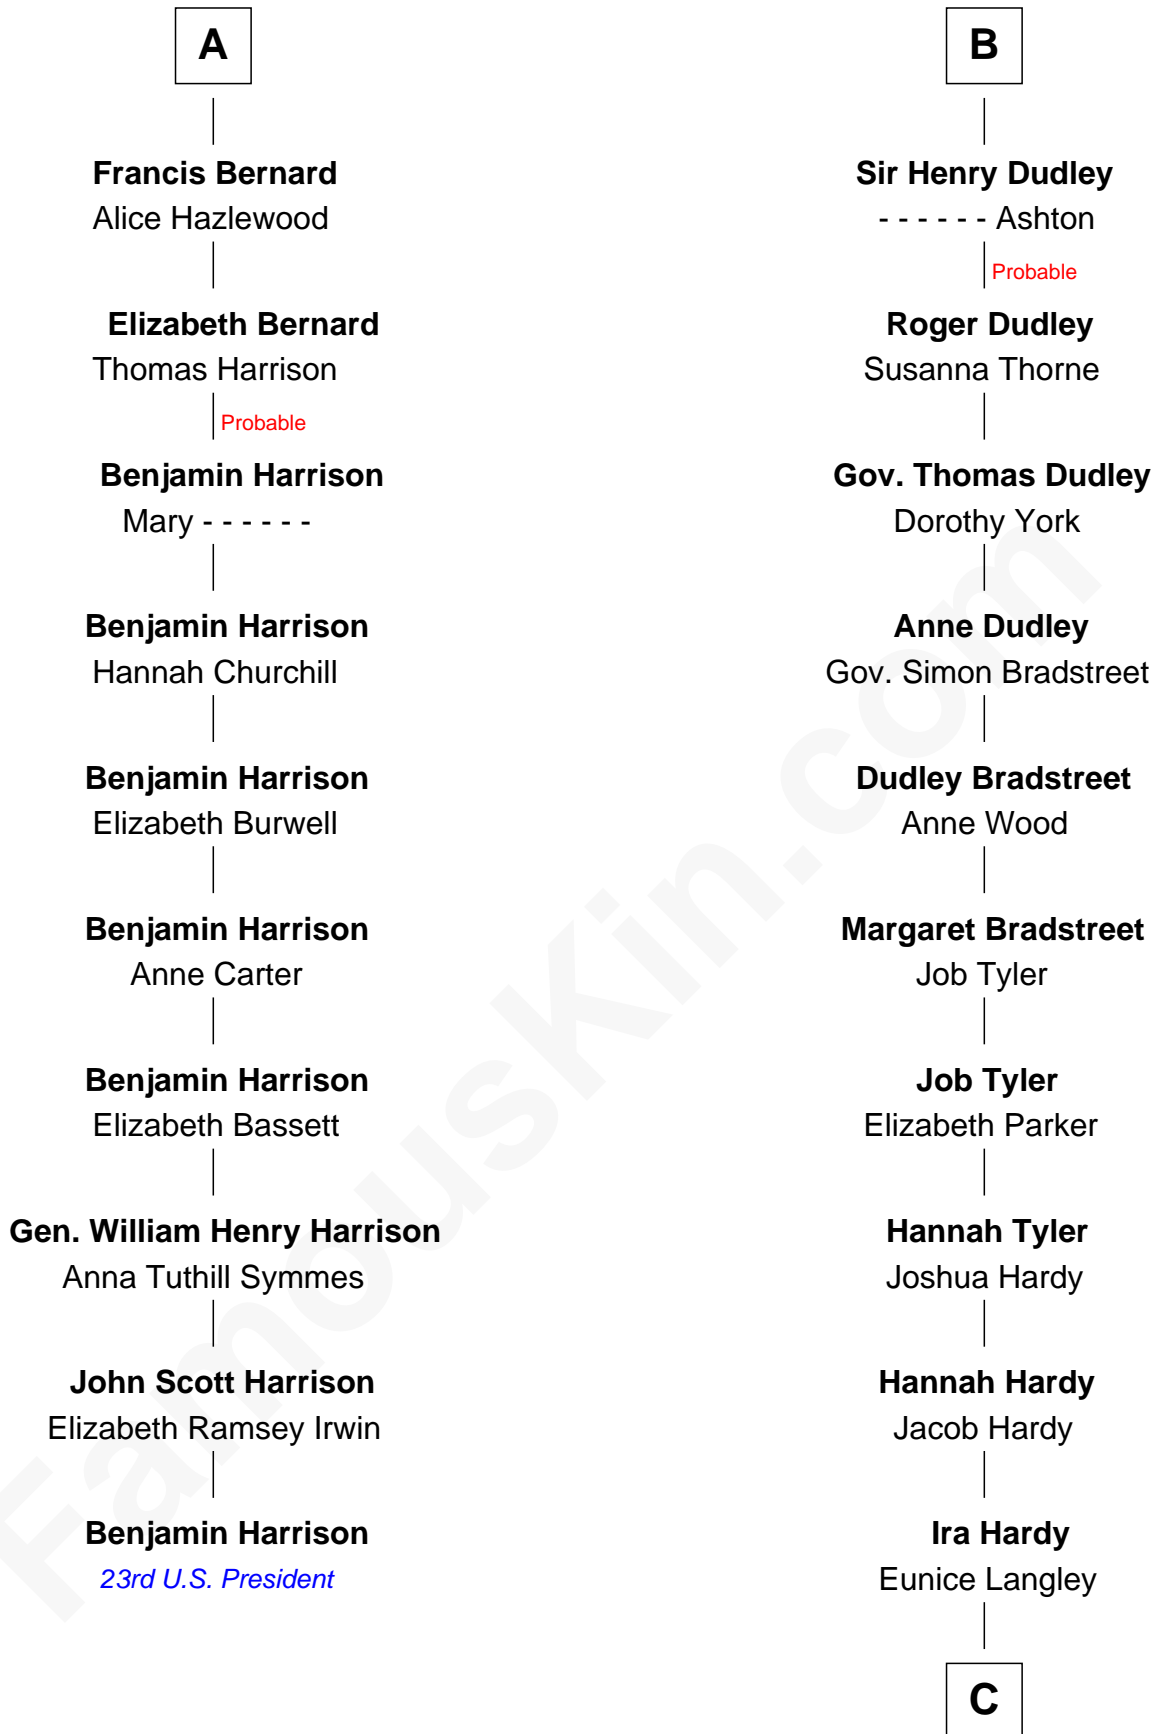

FamousKin.com
Relationship Chart of
Benjamin Harrison
23rd U.S. President

16th cousin 5 times removed of
James Taylor
Singer-Songwriter

C

—
Lovercia L. Hardy

Willard Knox
—

Fred Charles Knox

Ruth Elizabeth Collins
—

Ella Angelique Knox

Henry Herman Woodard
—

Gertrude Arline Woodard

Dr. Isaac Montrose Taylor
—

James Taylor

Singer-Songwriter

FamousKin.com