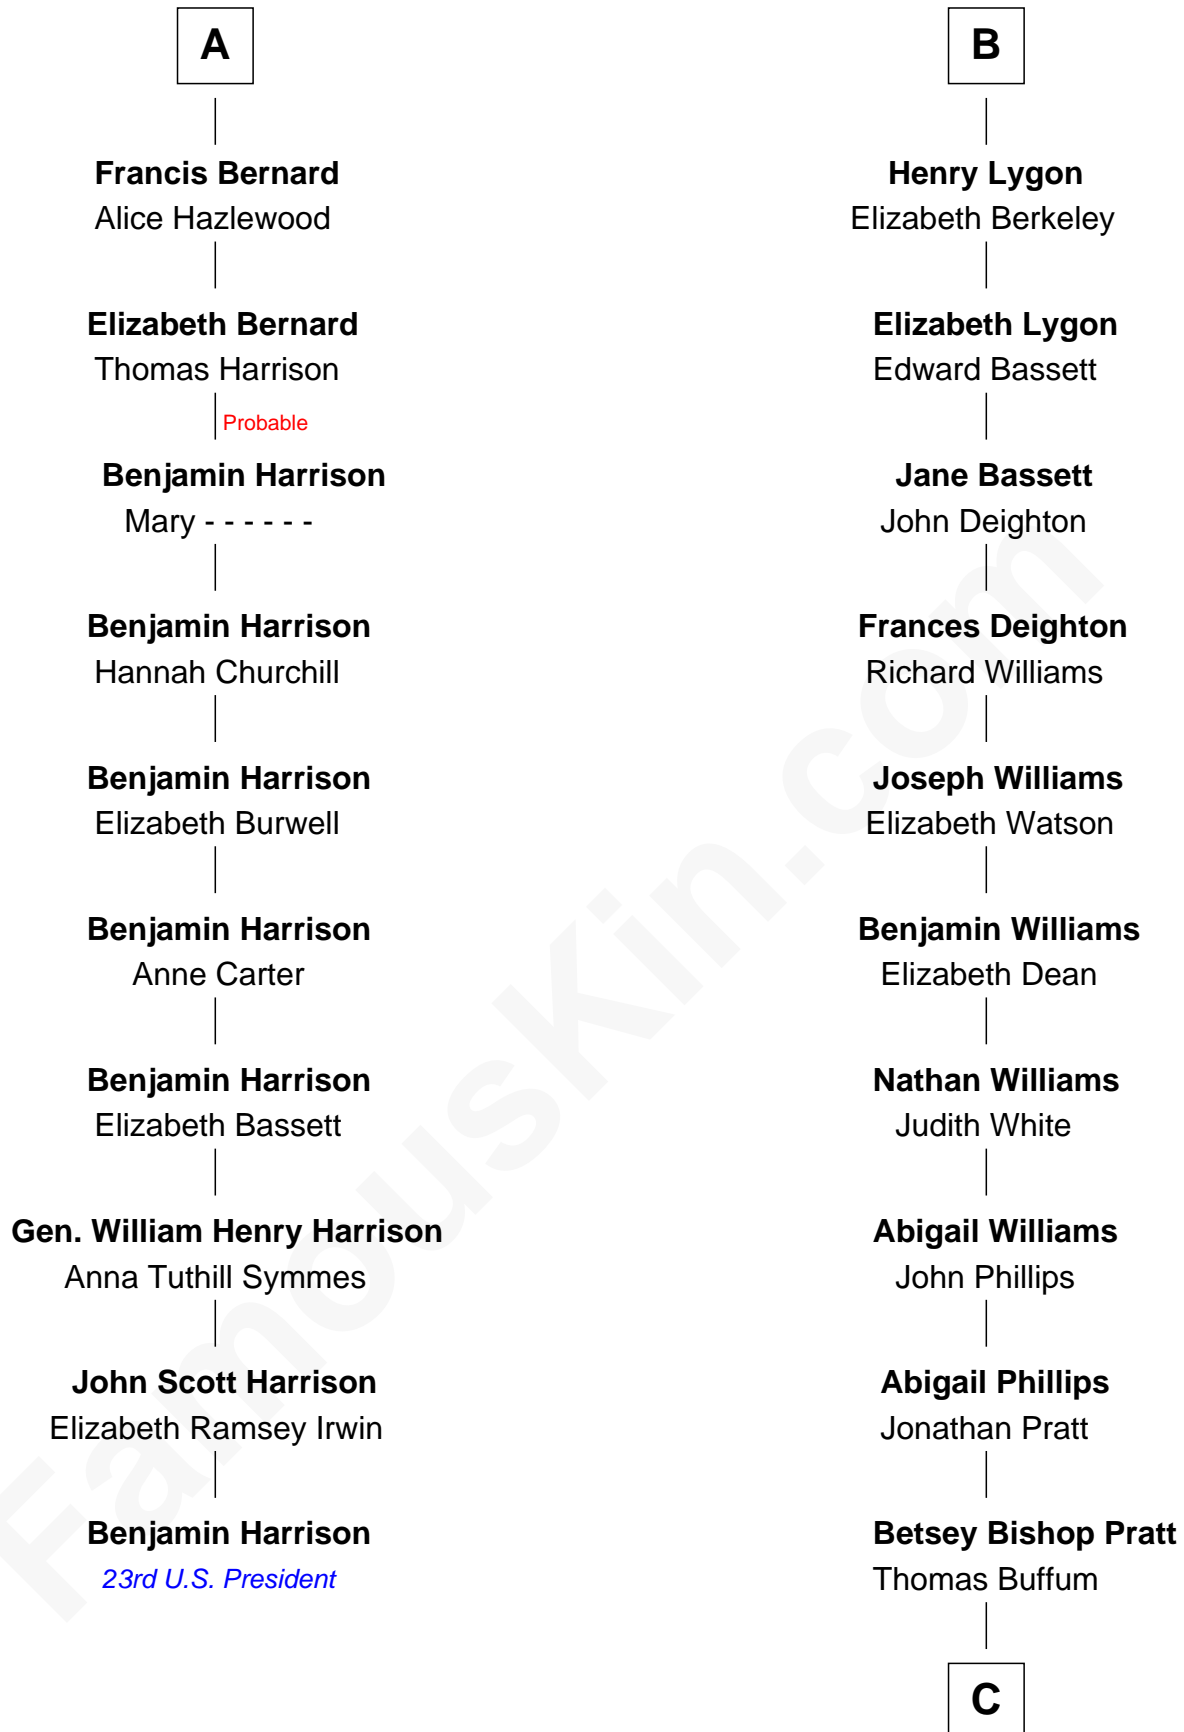

FamousKin.com
Relationship Chart of
Benjamin Harrison
23rd U.S. President

16th cousin 5 times removed of

James Taylor
Singer-Songwriter

Ralph de Stafford
 Margaret de Audley

C

Eliza Ann Buffum
Granville Hall Leonard

Emily Roxanna Leonard
Stanford Lyman Haynes

Theodosia Haynes
Alexander Taylor

Dr. Isaac Montrose Taylor
Gertrude Arline Woodard

James Taylor
Singer-Songwriter