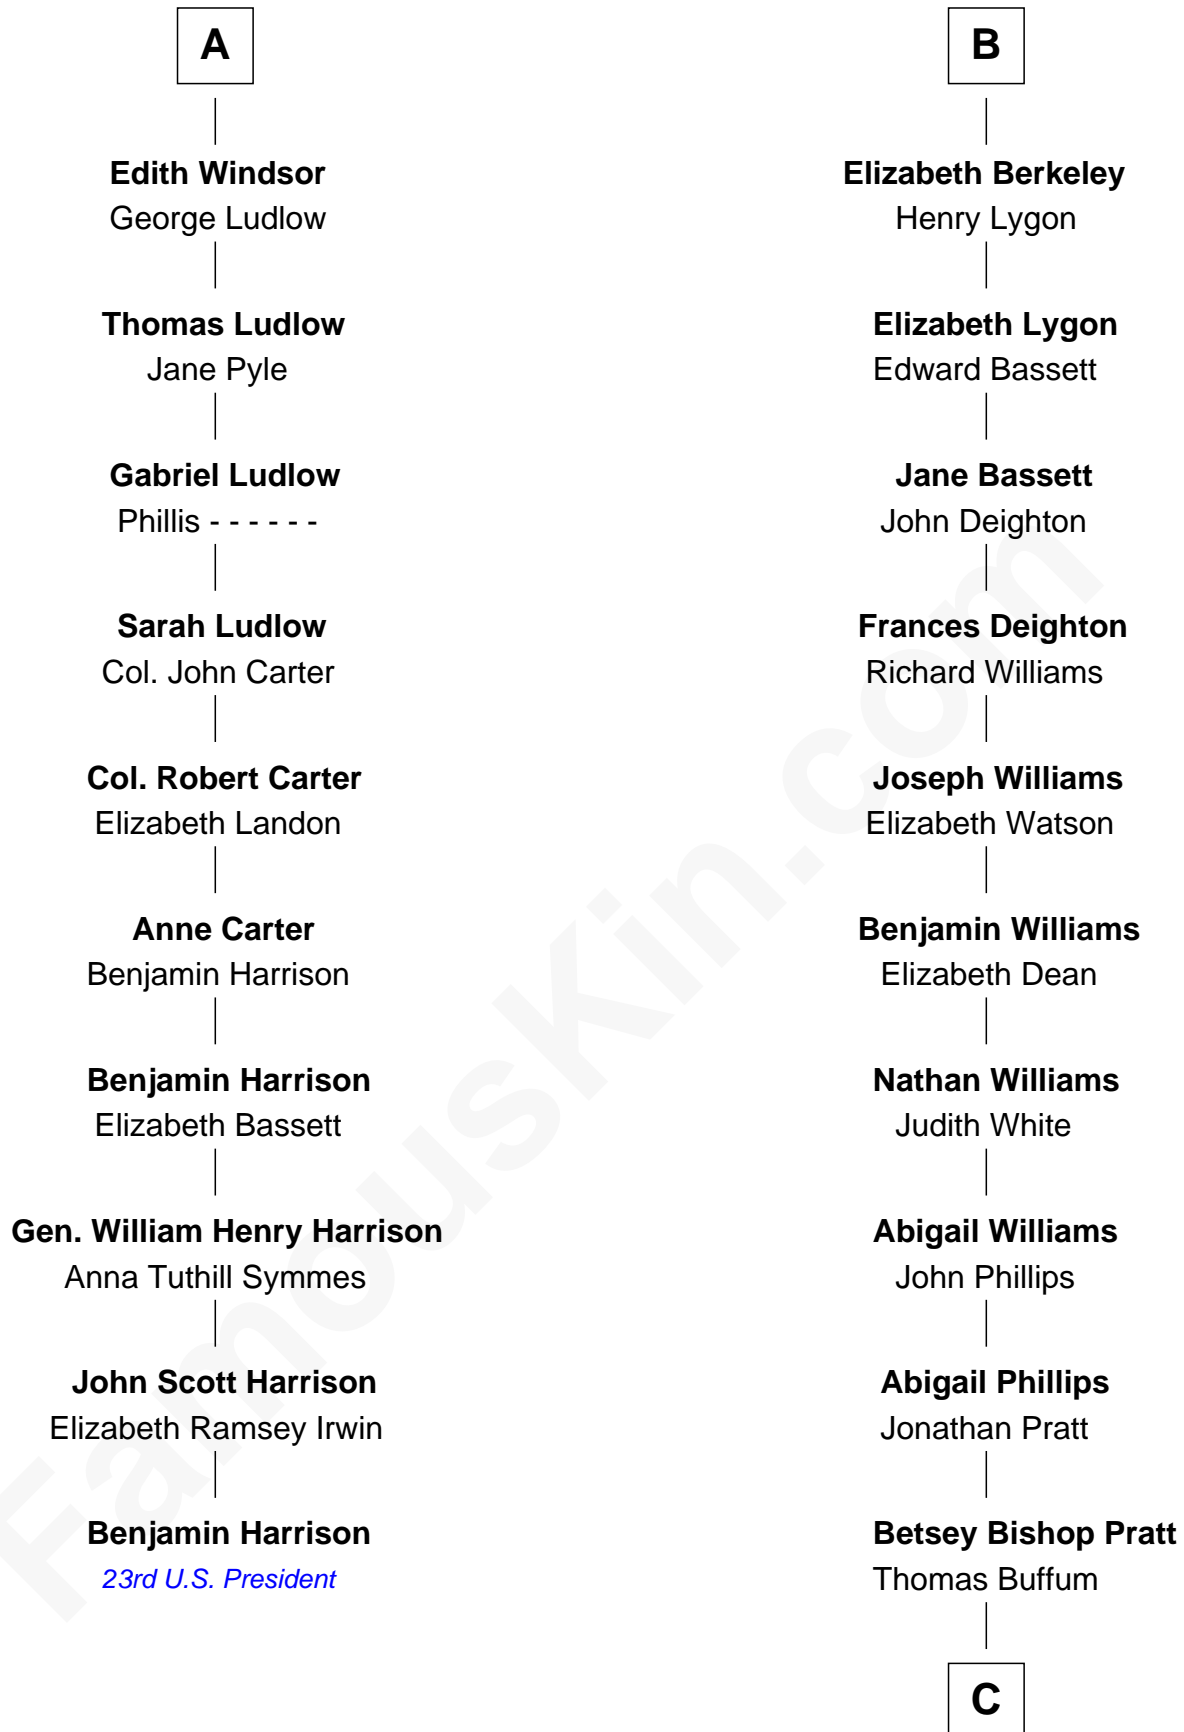

FamousKin.com

Relationship Chart of

Benjamin Harrison

23rd U.S. President

16th cousin 5 times removed of

James Taylor
Singer-Songwriter

Humphrey de Bohun
Elizabeth Plantagenet

C

Eliza Ann Buffum
Granville Hall Leonard

Emily Roxanna Leonard
Stanford Lyman Haynes

Theodosia Haynes
Alexander Taylor

Dr. Isaac Montrose Taylor
Gertrude Arline Woodard

James Taylor
Singer-Songwriter

FamousKin.com