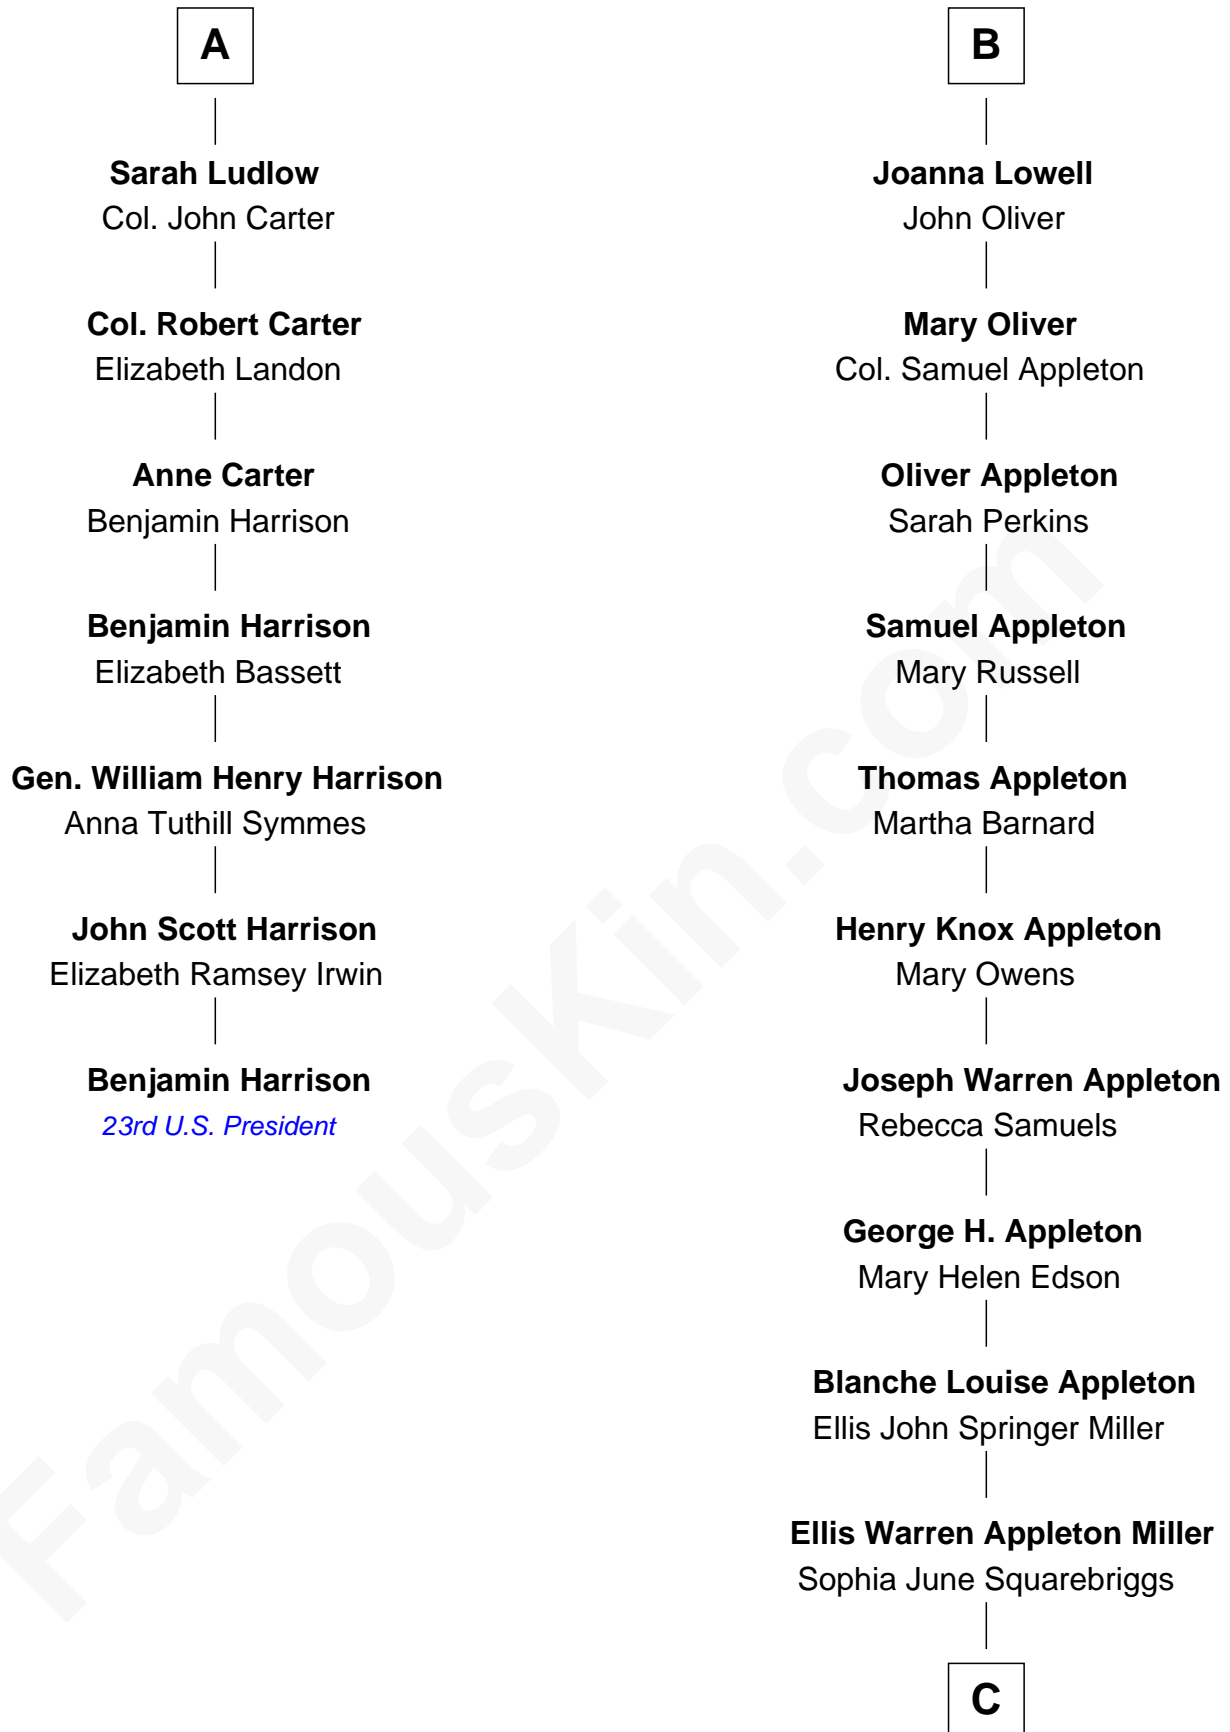

FamousKin.com
Relationship Chart of
Benjamin Harrison
23rd U.S. President

13th cousin 5 times removed of
Marie-Chantal Miller
Crown Princess of Greece

C

Robert Warren Miller
Marie Clara Pesantes

Marie-Chantal Miller
Crown Princess of Greece

FamousKin.com