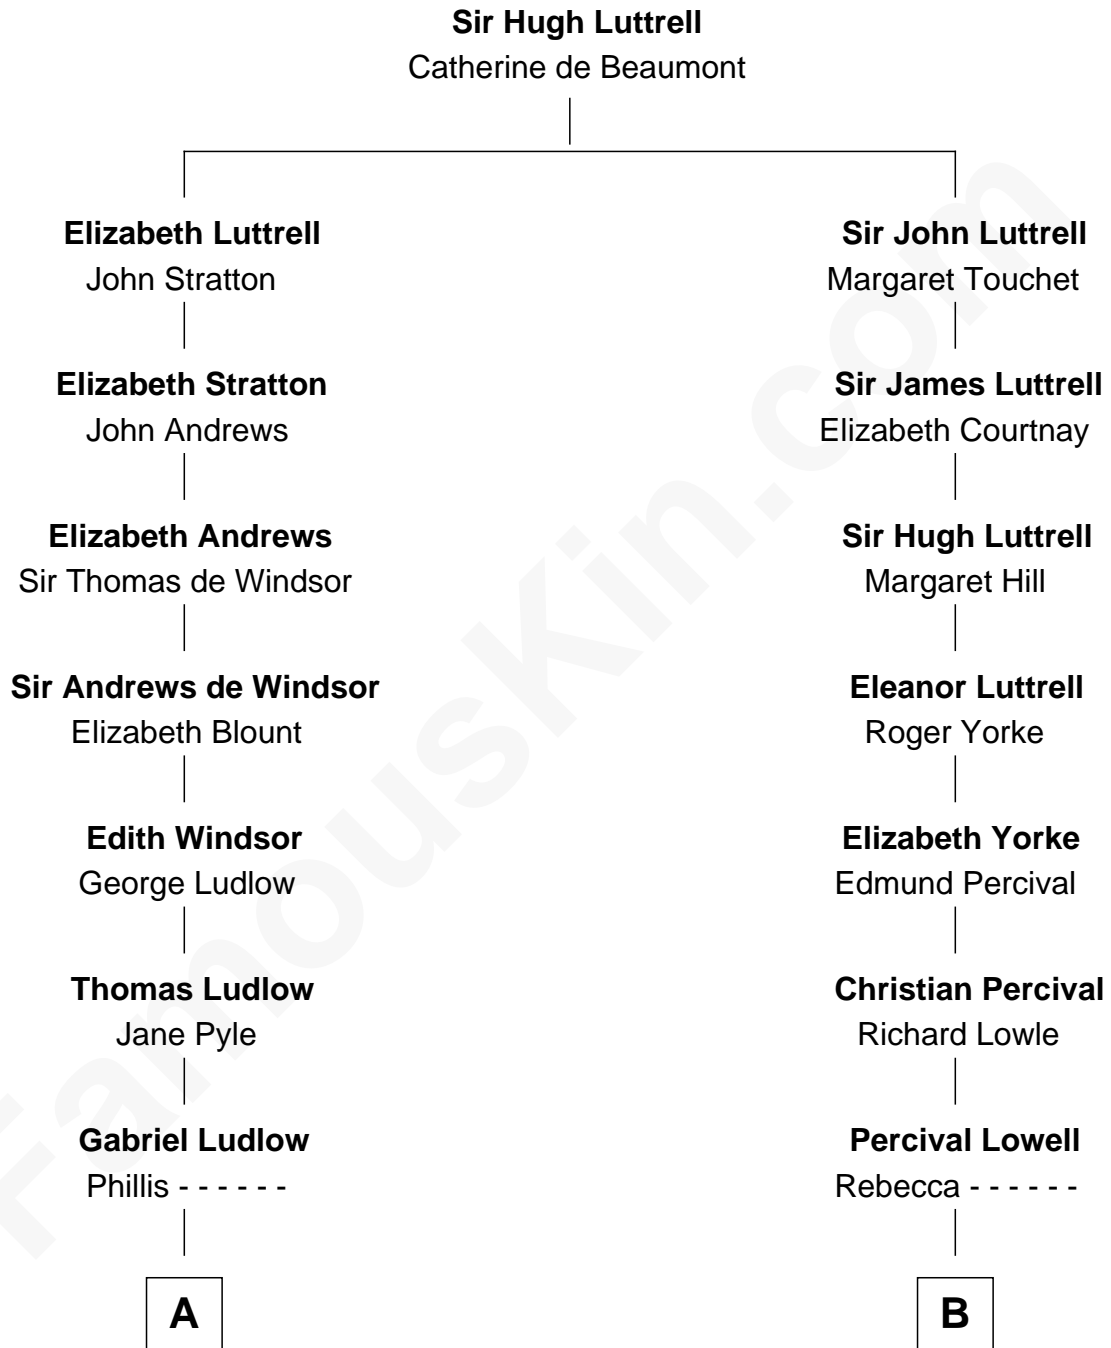

FamousKin.com
Relationship Chart of
Benjamin Harrison
23rd U.S. President

13th cousin 5 times removed of
Marie-Chantal Miller
Crown Princess of Greece

C

Robert Warren Miller
Marie Clara Pesantes

Marie-Chantal Miller
Crown Princess of Greece

FamousKin.com