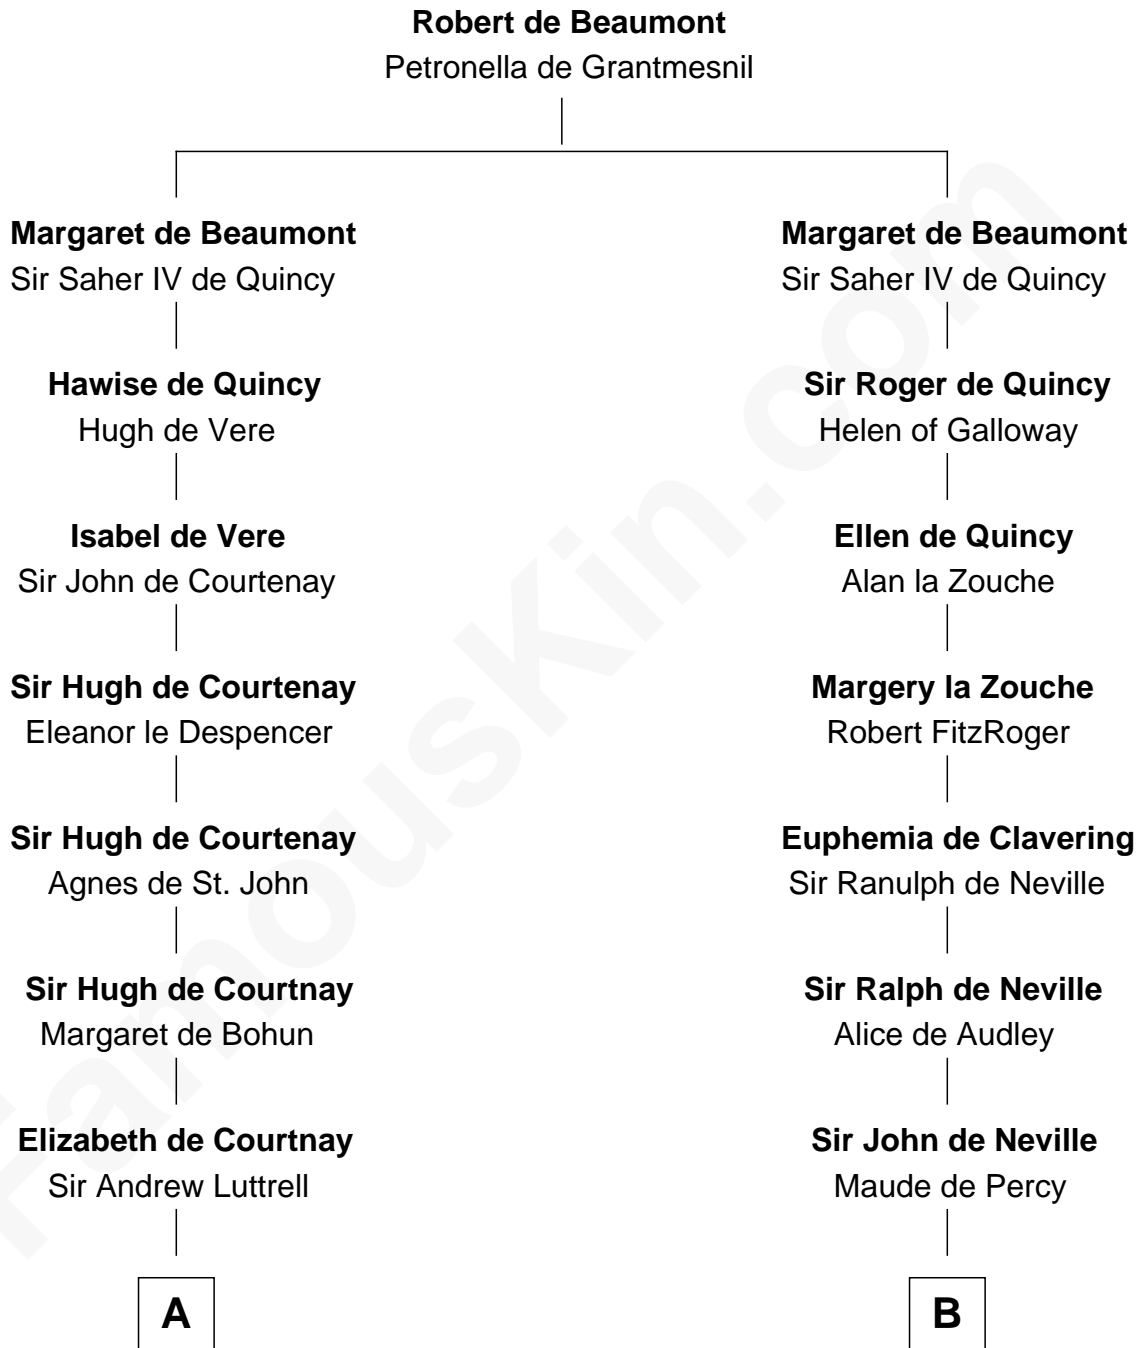

FamousKin.com
Relationship Chart of
Benjamin Harrison
23rd U.S. President

19th cousin 2 times removed of
James Madison
4th U.S. President

C

Anne Carter
Benjamin Harrison

Benjamin Harrison
Elizabeth Bassett

Gen. William Henry Harrison
Anna Tuthill Symmes

John Scott Harrison
Elizabeth Ramsey Irwin

Benjamin Harrison
23rd U.S. President

D

Rebecca Catlett
Francis Conway

Eleanor Rose Conway
James Madison

James Madison
4th U.S. President