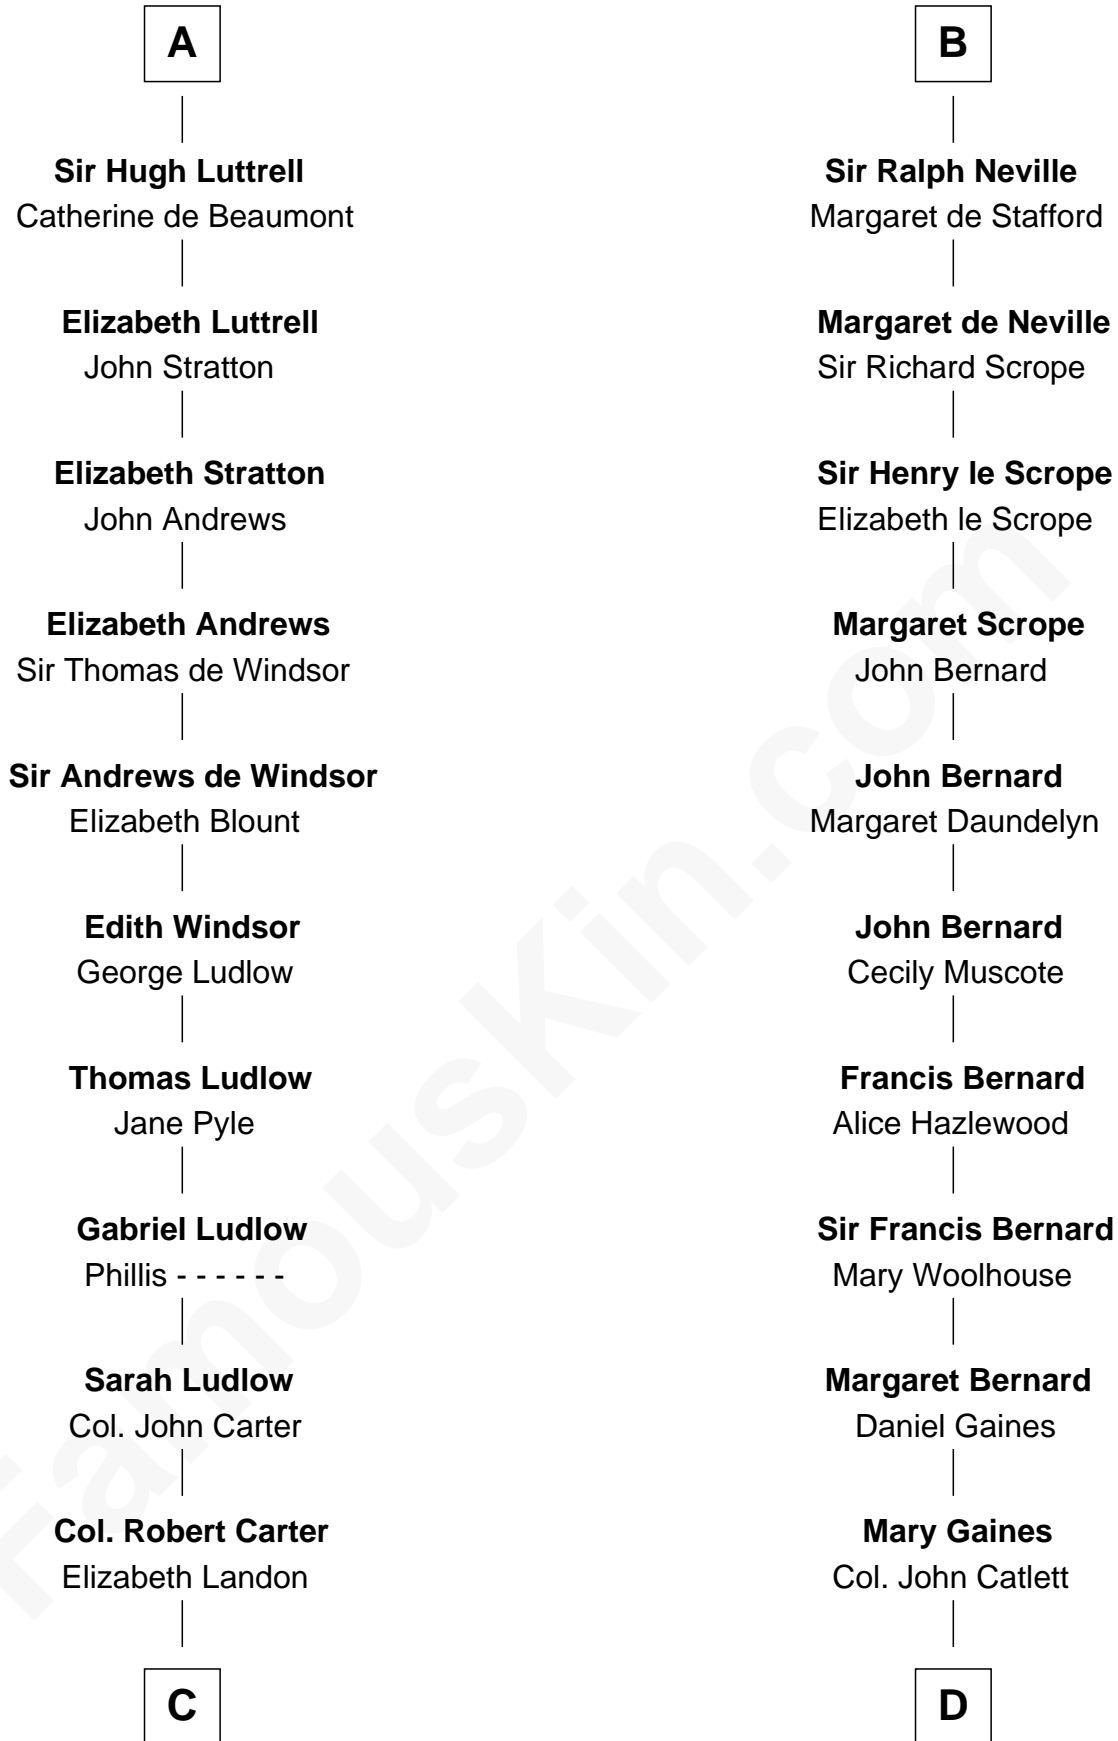

FamousKin.com
Relationship Chart of
Benjamin Harrison
23rd U.S. President

19th cousin 2 times removed of
James Madison
4th U.S. President

C

Anne Carter
Benjamin Harrison

Benjamin Harrison
Elizabeth Bassett

Gen. William Henry Harrison
Anna Tuthill Symmes

John Scott Harrison
Elizabeth Ramsey Irwin

Benjamin Harrison
23rd U.S. President

D

Rebecca Catlett
Francis Conway

Eleanor Rose Conway
James Madison

James Madison
4th U.S. President