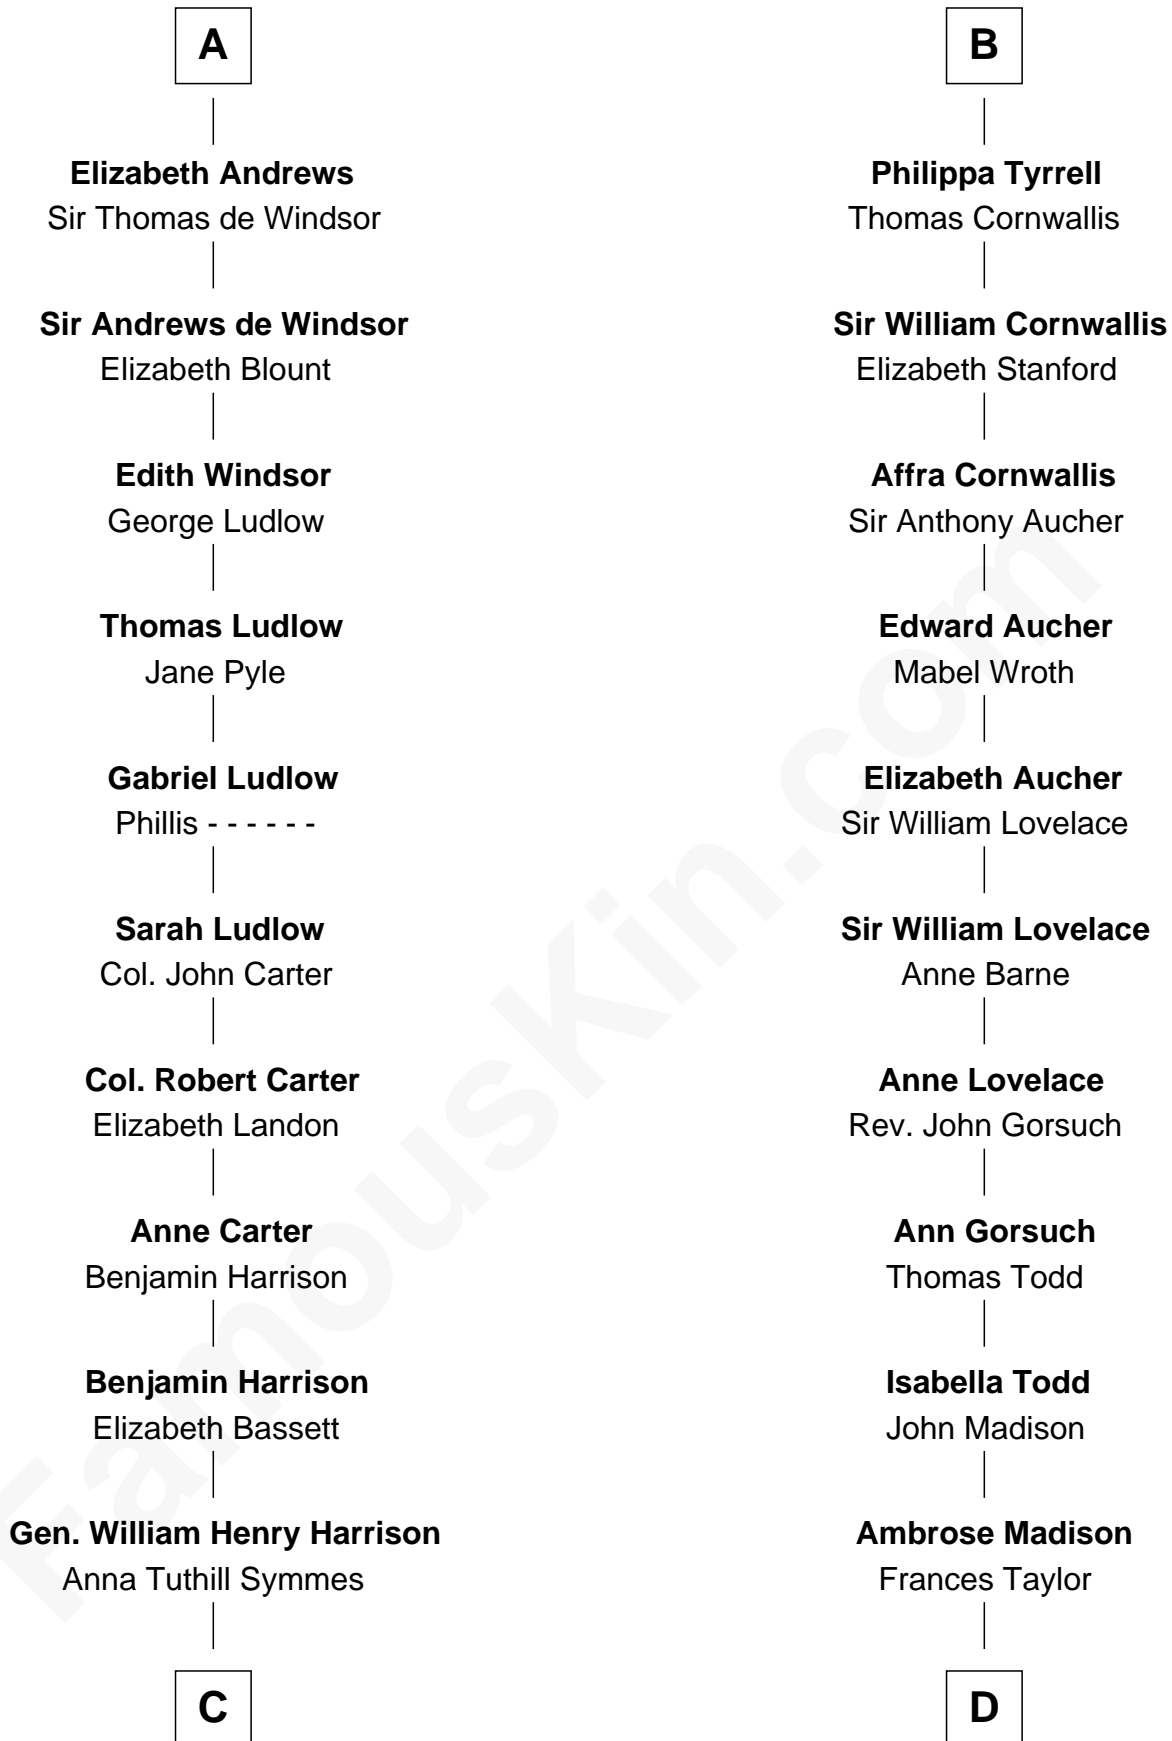

FamousKin.com Relationship Chart of

Benjamin Harrison

23rd U.S. President

18th cousin of

James Madison

4th U.S. President

Sir Hugh le Despencer

Aveline Basset

Isabella de Beauchamp

Hugh le Despencer

Eleanor de Clare

Isabel le Despencer

Richard Fitzalan

Sir Edmund Fitzalan

Sibyl de Montagu

Philippe Fitzalan

Sir Richard Sergeaux

Philippa Sergeaux

Sir Robert Pashley

Anne Pashley

Edward Tyrrell

B

C

John Scott Harrison
Elizabeth Ramsey Irwin

Benjamin Harrison
23rd U.S. President

D

James Madison
Eleanor Rose Conway

James Madison
4th U.S. President

FamousKin.com