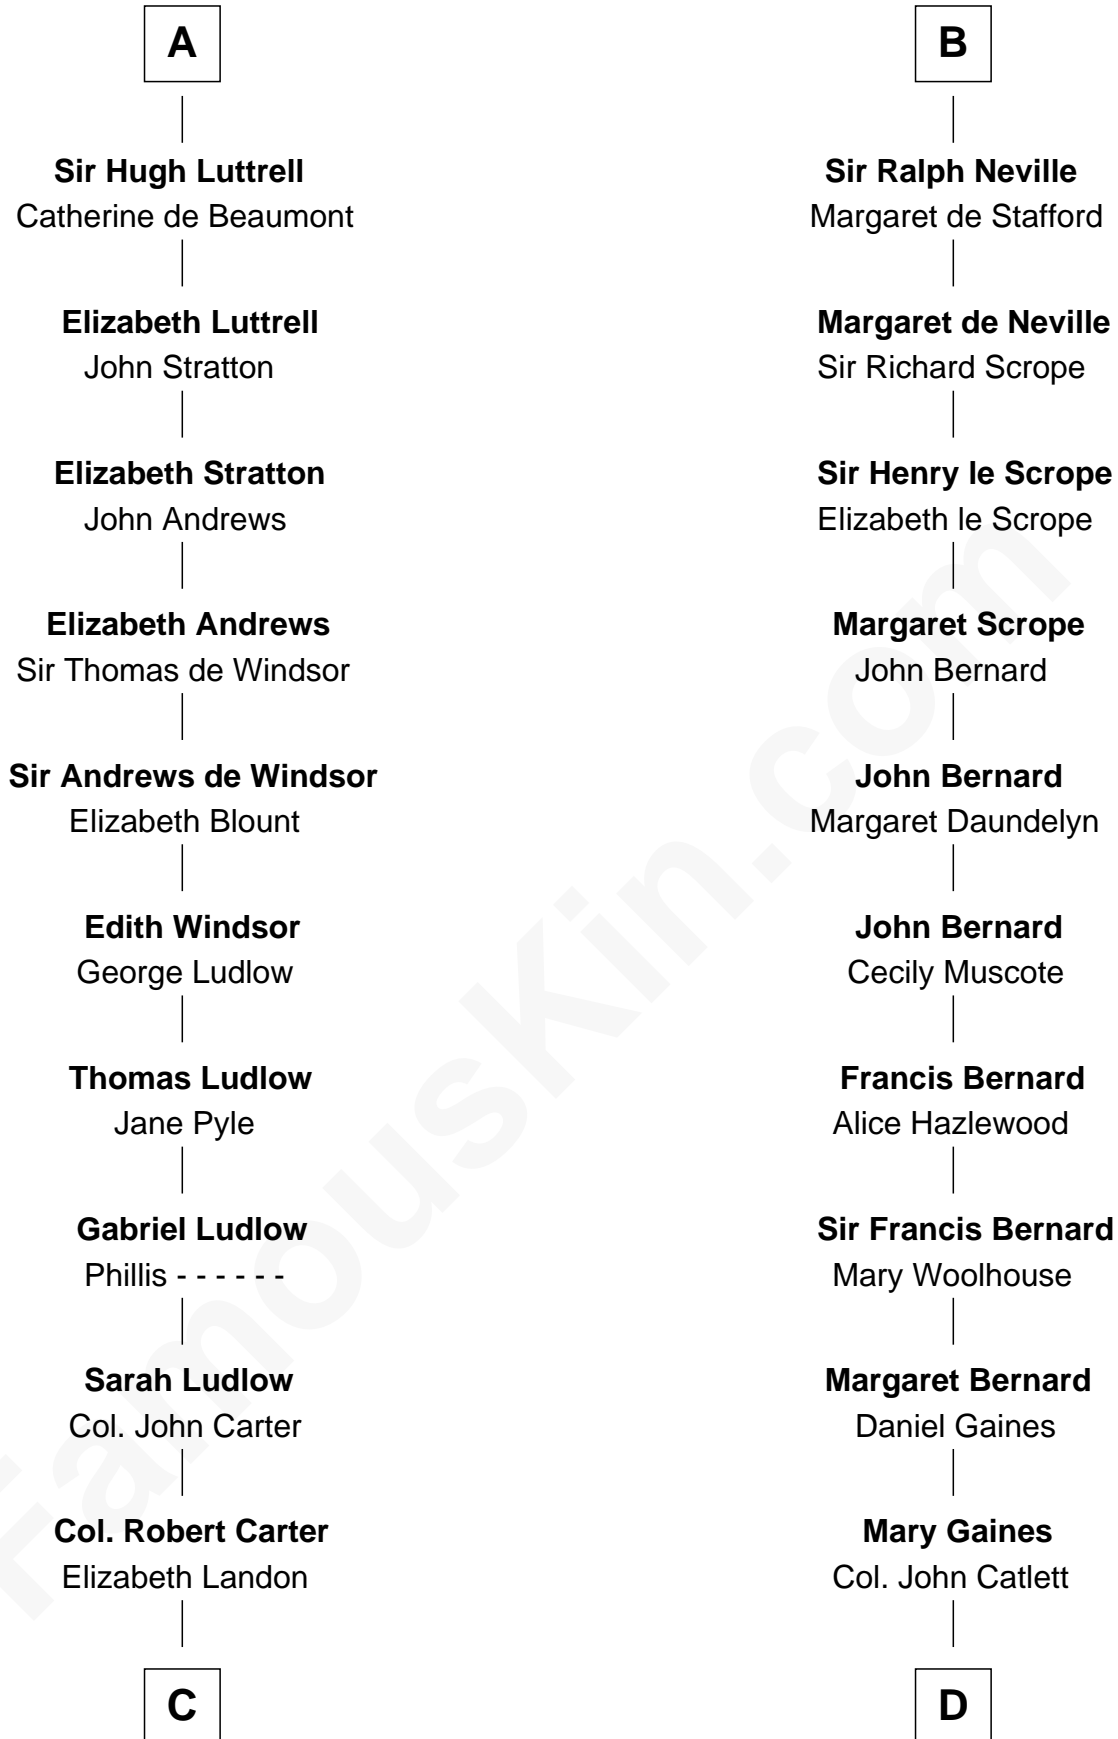

FamousKin.com
Relationship Chart of
Benjamin Harrison
23rd U.S. President

19th cousin 2 times removed of
James Madison
4th U.S. President

Robert de Quincy
 Orabel FitzNess

Sir Saher IV de Quincy
 Margaret de Beaumont

A

Sir Saher IV de Quincy
 Margaret de Beaumont

Sir Roger de Quincy
 Helen of Galloway

Ellen de Quincy
 Alan la Zouche

Margery la Zouche
 Robert FitzRoger

Euphemia de Clavering
 Sir Ranulph de Neville

Sir Ralph de Neville
 Alice de Audley

Sir John de Neville
 Maude de Percy

B

C

Anne Carter
Benjamin Harrison

Benjamin Harrison
Elizabeth Bassett

Gen. William Henry Harrison
Anna Tuthill Symmes

John Scott Harrison
Elizabeth Ramsey Irwin

Benjamin Harrison
23rd U.S. President