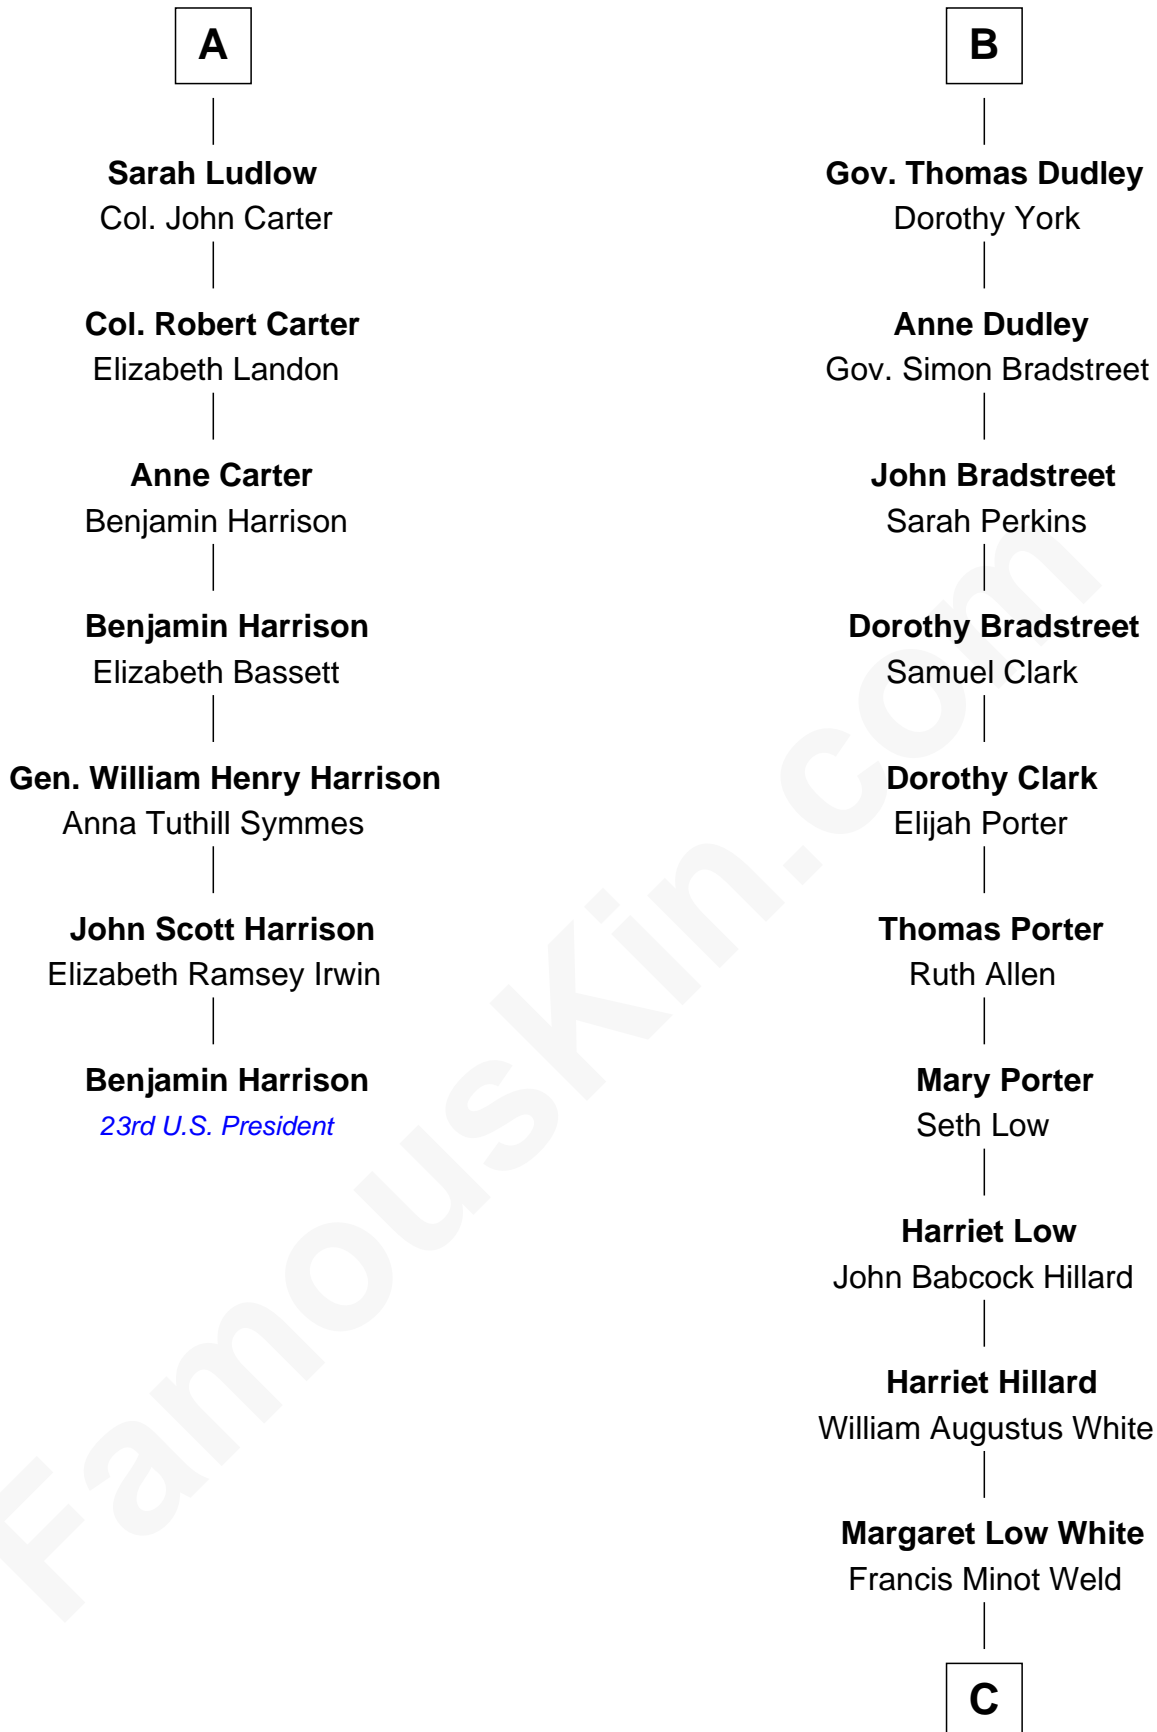

**FamousKin.com**  
**Relationship Chart of**  
**Benjamin Harrison**  
*23rd U.S. President*

**13th cousin 5 times removed of**  
**Bill Weld**  
*68th Governor of Massachusetts*

**Sir Walter Blount**  
 Sancha de Ayala

**Sir Thomas Blount**  
 Margaret de Gresley

**Constance Blount**  
 Sir John Sutton

**Sir Walter Blount**  
 Helena Byron

**Sir John Sutton**  
 Elizabeth Berkeley

**Sir William Blount**  
 Margaret Echyngham

**Sir Edmund Sutton**  
 Joyce Tiptoft

**Elizabeth Blount**  
 Sir Andrews de Windsor

**Sir Edward Sutton**  
 Cecily Willoughby

**Edith Windsor**  
 George Ludlow

**Sir John Sutton**  
 Cecily Grey

**Thomas Ludlow**  
 Jane Pyle

**Sir Henry Dudley**  
 ----- Ashton

**Gabriel Ludlow**  
 Phillis -----

**Roger Dudley**  
 Susanna Thorne

**A**

**B**

C

David Weld  
Mary Blake Nichols

Bill Weld  
*68th Governor of Massachusetts*