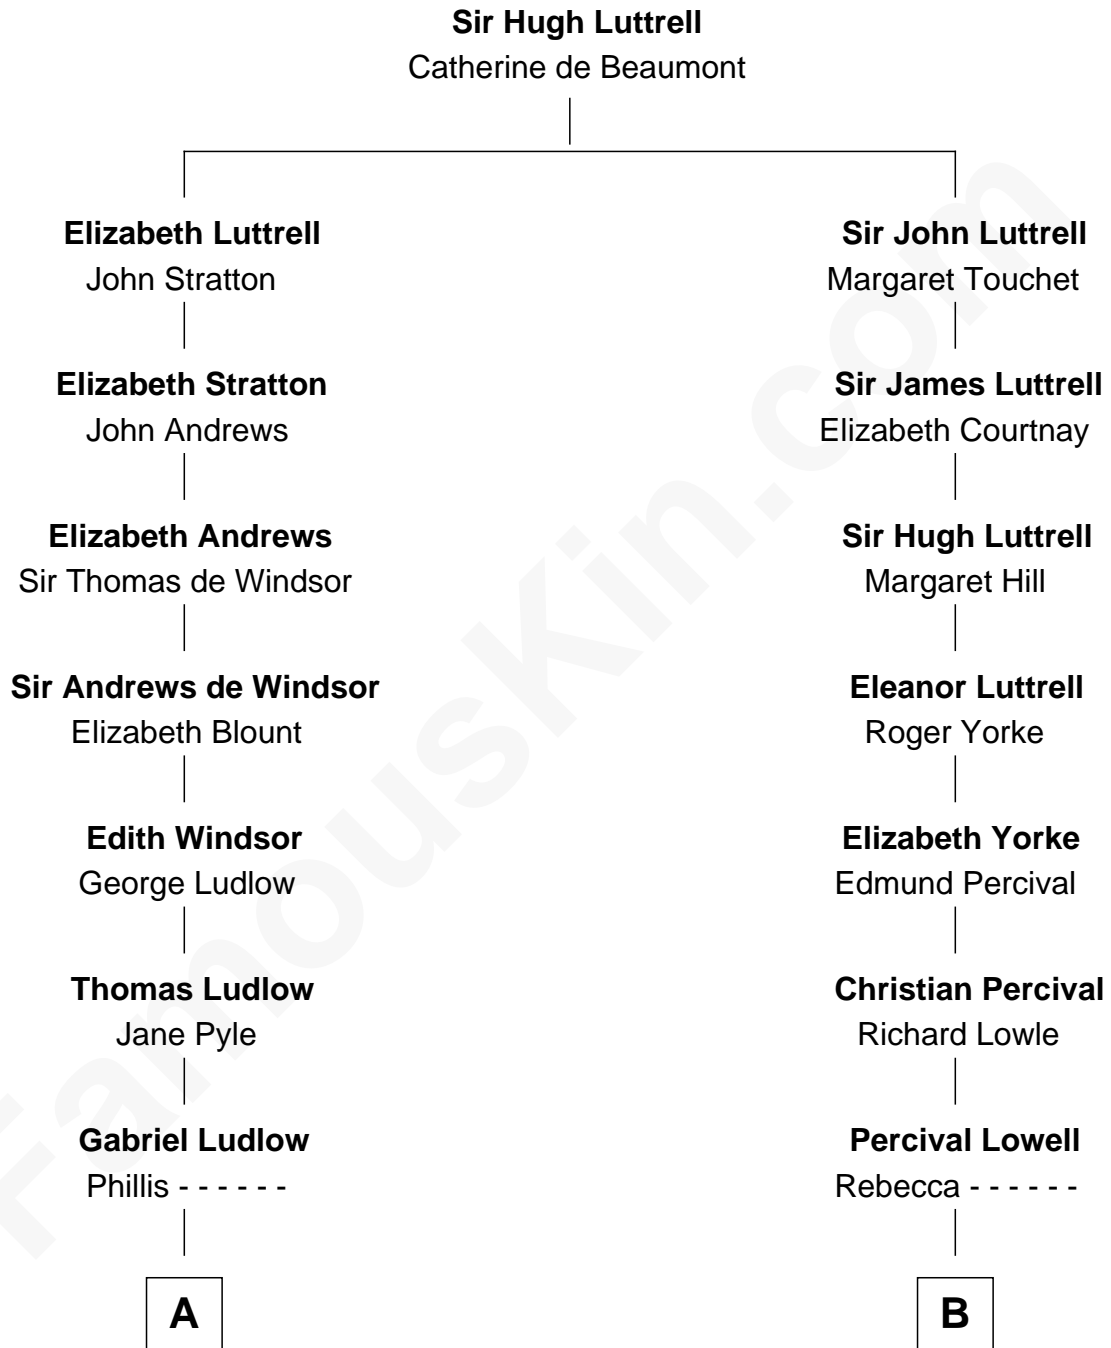

**FamousKin.com**  
**Relationship Chart of**  
**Benjamin Harrison**  
*23rd U.S. President*

**13th cousin 5 times removed of**  
**Bill Weld**  
*68th Governor of Massachusetts*

**C**

|  
**Mary Blake Nichols**

David Weld

|  
**Bill Weld**

*68th Governor of Massachusetts*

FamousKin.com