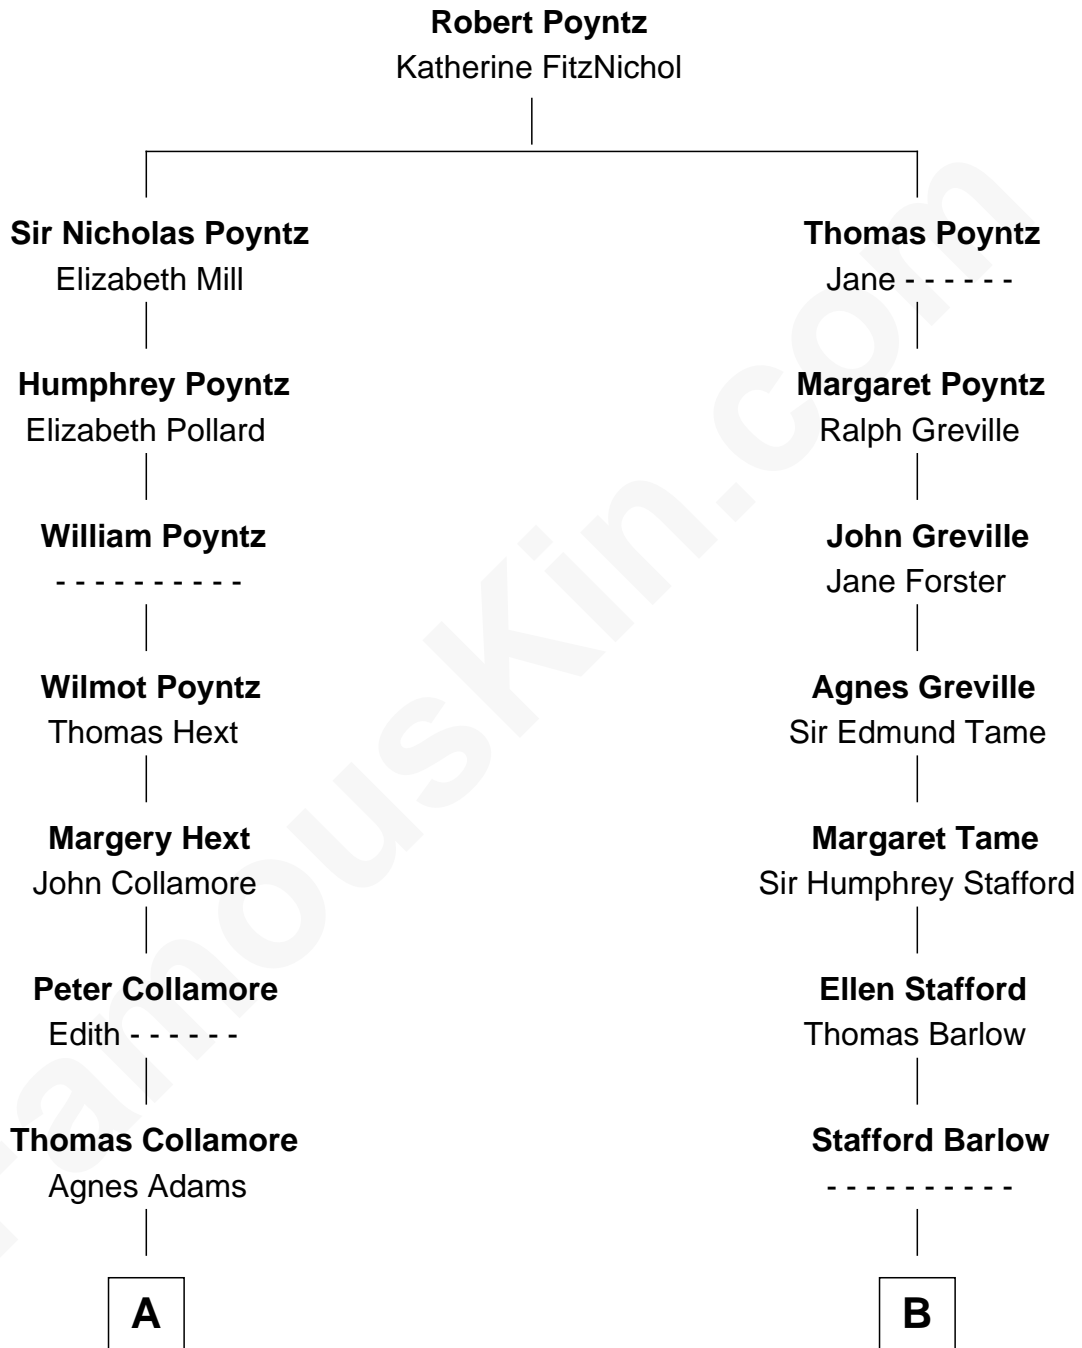

**FamousKin.com**  
**Relationship Chart of**  
**Benjamin Harrison**  
*23rd U.S. President*

**14th cousin 5 times removed of**  
**Bill Weld**  
*68th Governor of Massachusetts*

**C**

—  
**Margaret Low White**  
Francis Minot Weld

—  
**David Weld**  
Mary Blake Nichols

—  
**Bill Weld**  
*68th Governor of Massachusetts*

FamousKin.com