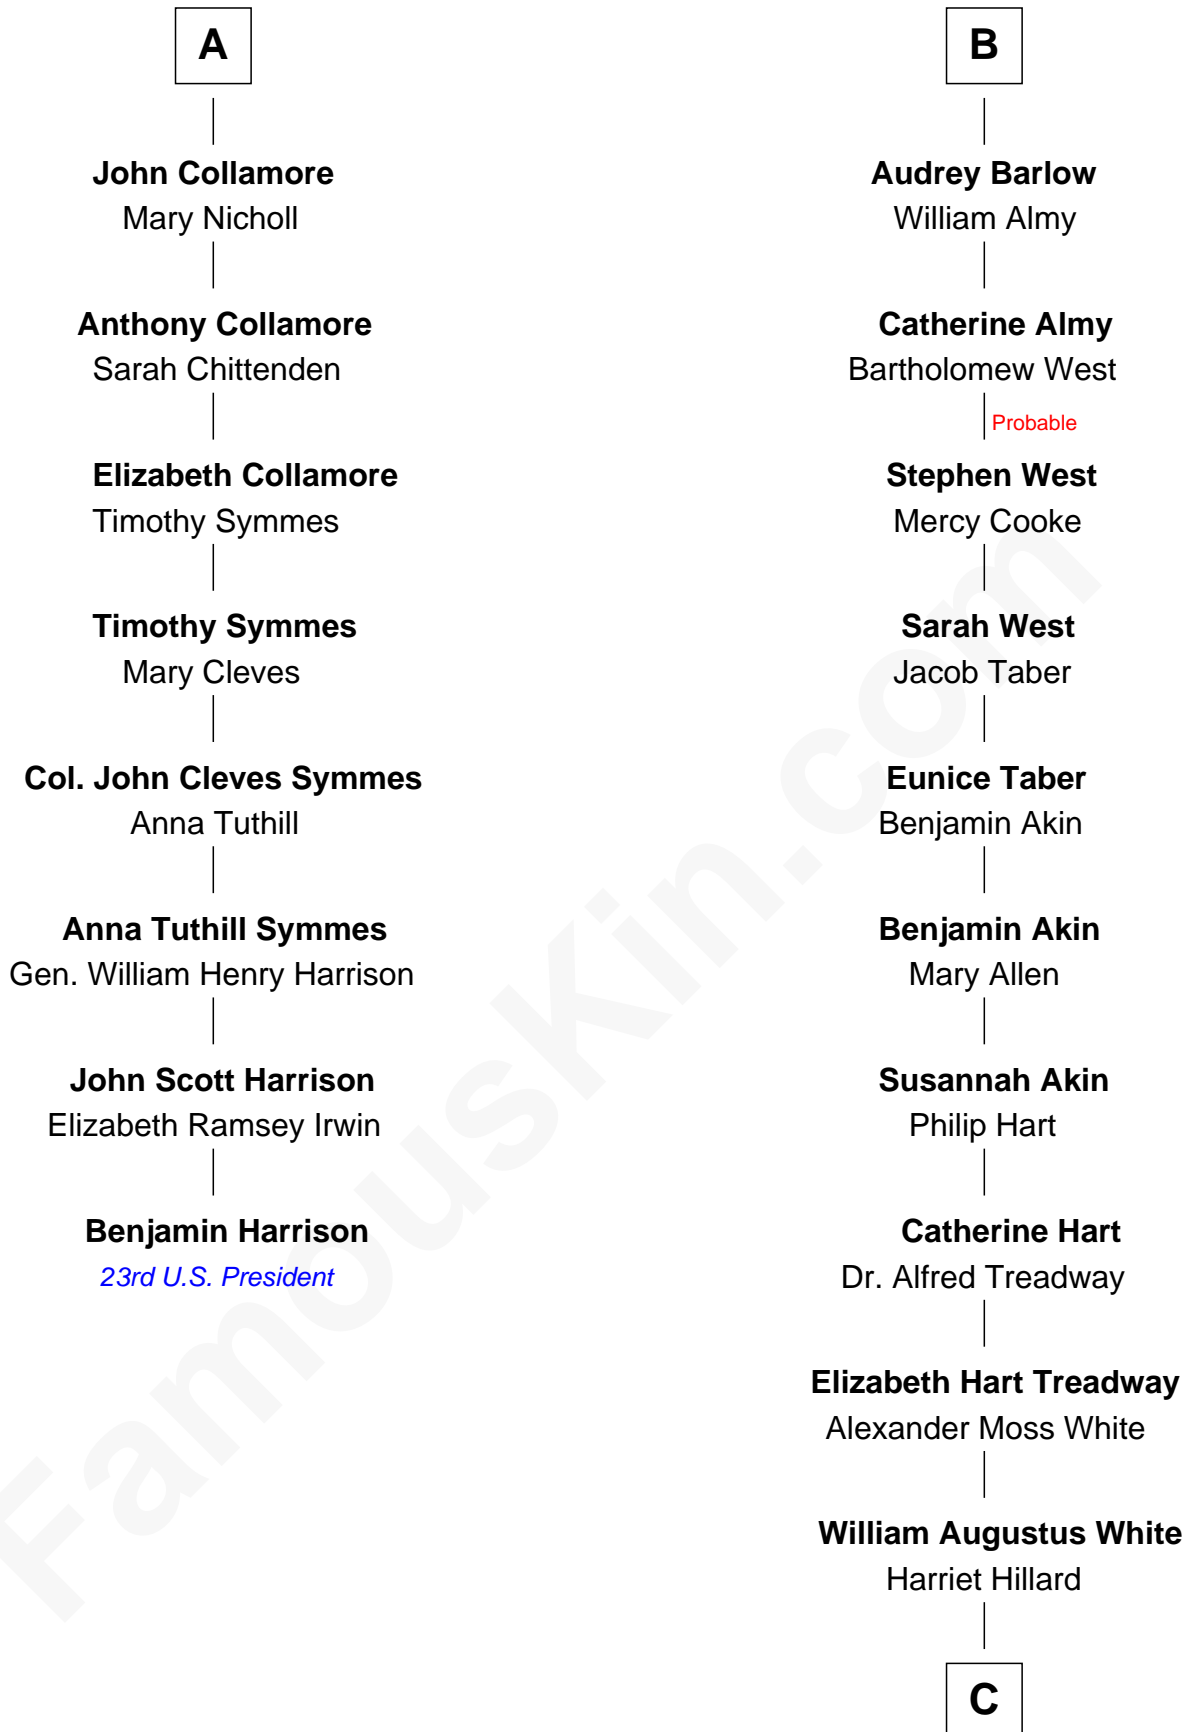

**FamousKin.com**  
**Relationship Chart of**  
**Benjamin Harrison**  
*23rd U.S. President*

**14th cousin 5 times removed of**  
**Bill Weld**  
*68th Governor of Massachusetts*

**C**

—  
**Margaret Low White**  
Francis Minot Weld

—  
**David Weld**  
Mary Blake Nichols

—  
**Bill Weld**  
*68th Governor of Massachusetts*

FamousKin.com