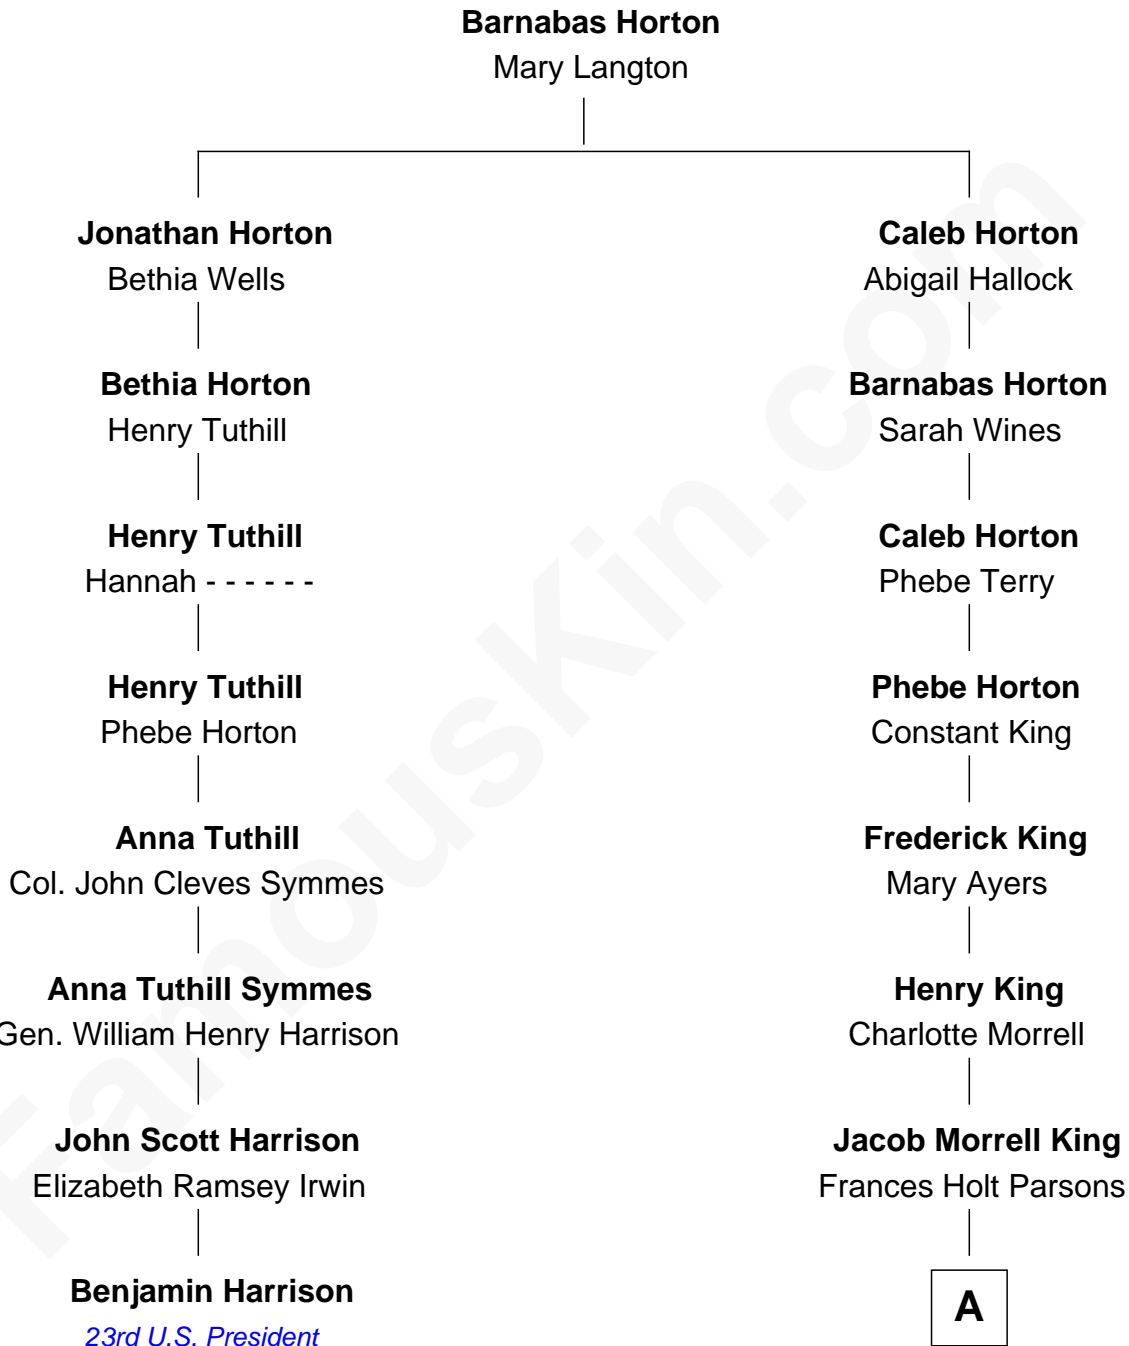

FamousKin.com
Relationship Chart of
Benjamin Harrison
23rd U.S. President

7th cousin 3 times removed of
Tuesday Weld
TV and Movie Actress

A

George Parsons King
Sarah Williams Lothrop

Sarah Lothrop King
Edward Motley Weld

Lothrop Motley Weld
Yosene Balfour Ker

Tuesday Weld
TV and Movie Actress

FamousKin.com