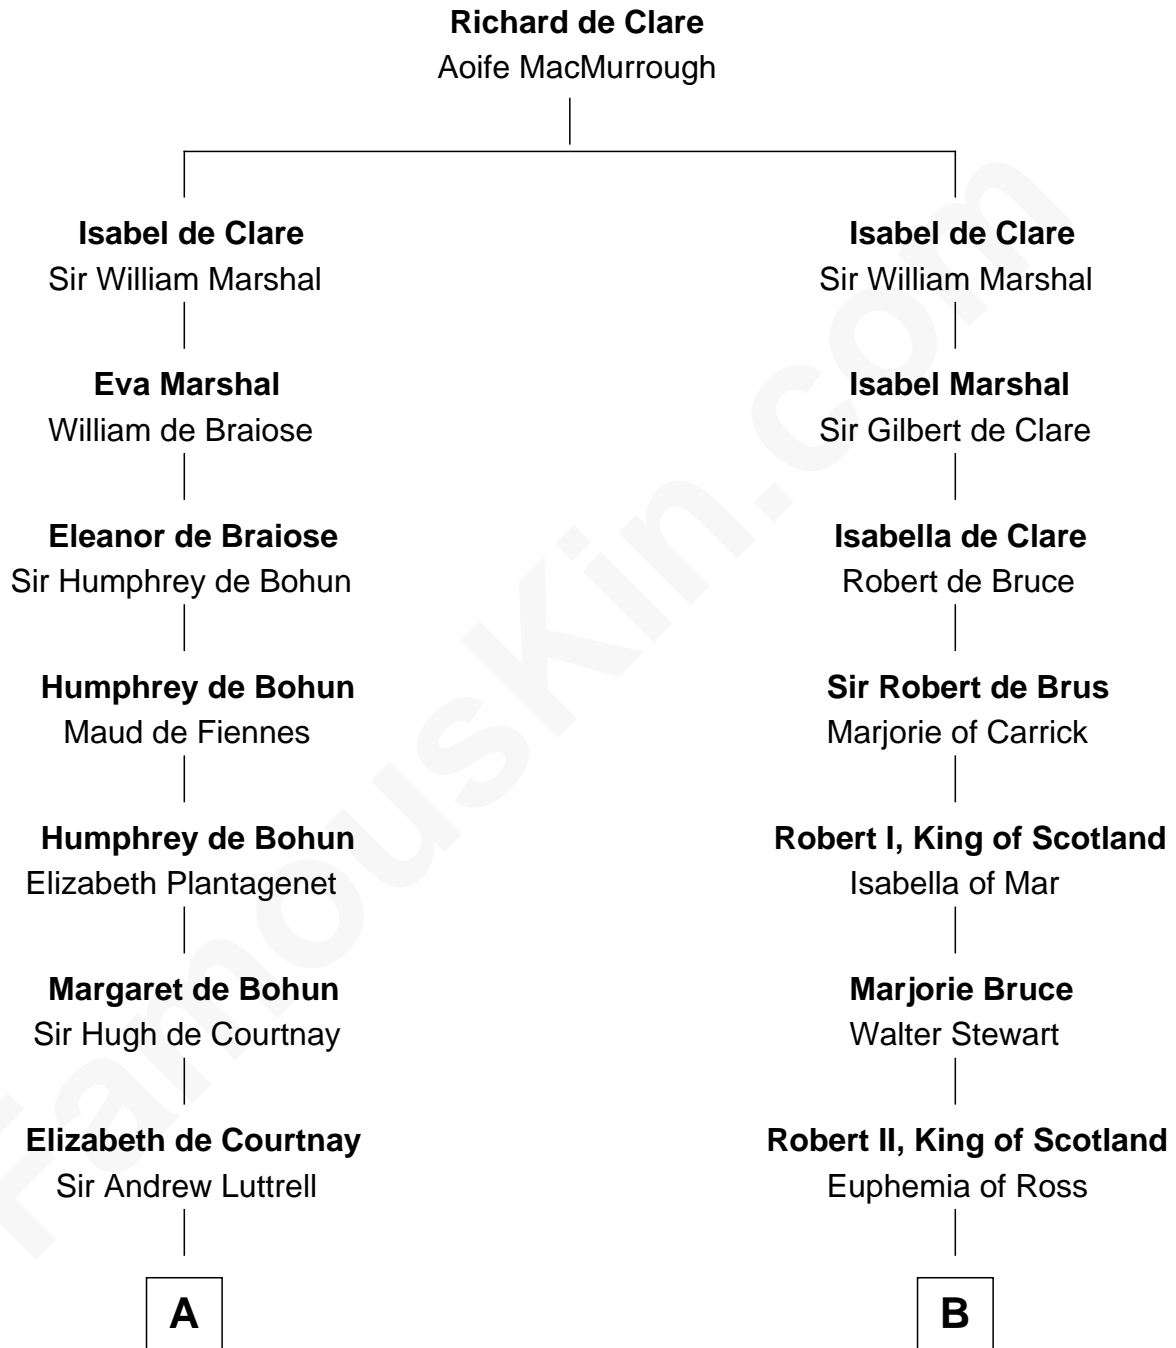

FamousKin.com
Relationship Chart of
Benjamin Harrison
23rd U.S. President

18th cousin 3 times removed of
Philip Livingston
Signer of the Declaration of Independence

C

Anne Carter
Benjamin Harrison

Benjamin Harrison
Elizabeth Bassett

Gen. William Henry Harrison
Anna Tuthill Symmes

John Scott Harrison
Elizabeth Ramsey Irwin

Benjamin Harrison
23rd U.S. President

D

Philip Livingston
Catrina Van Brugh

Philip Livingston
Signer of Declaration of Independence