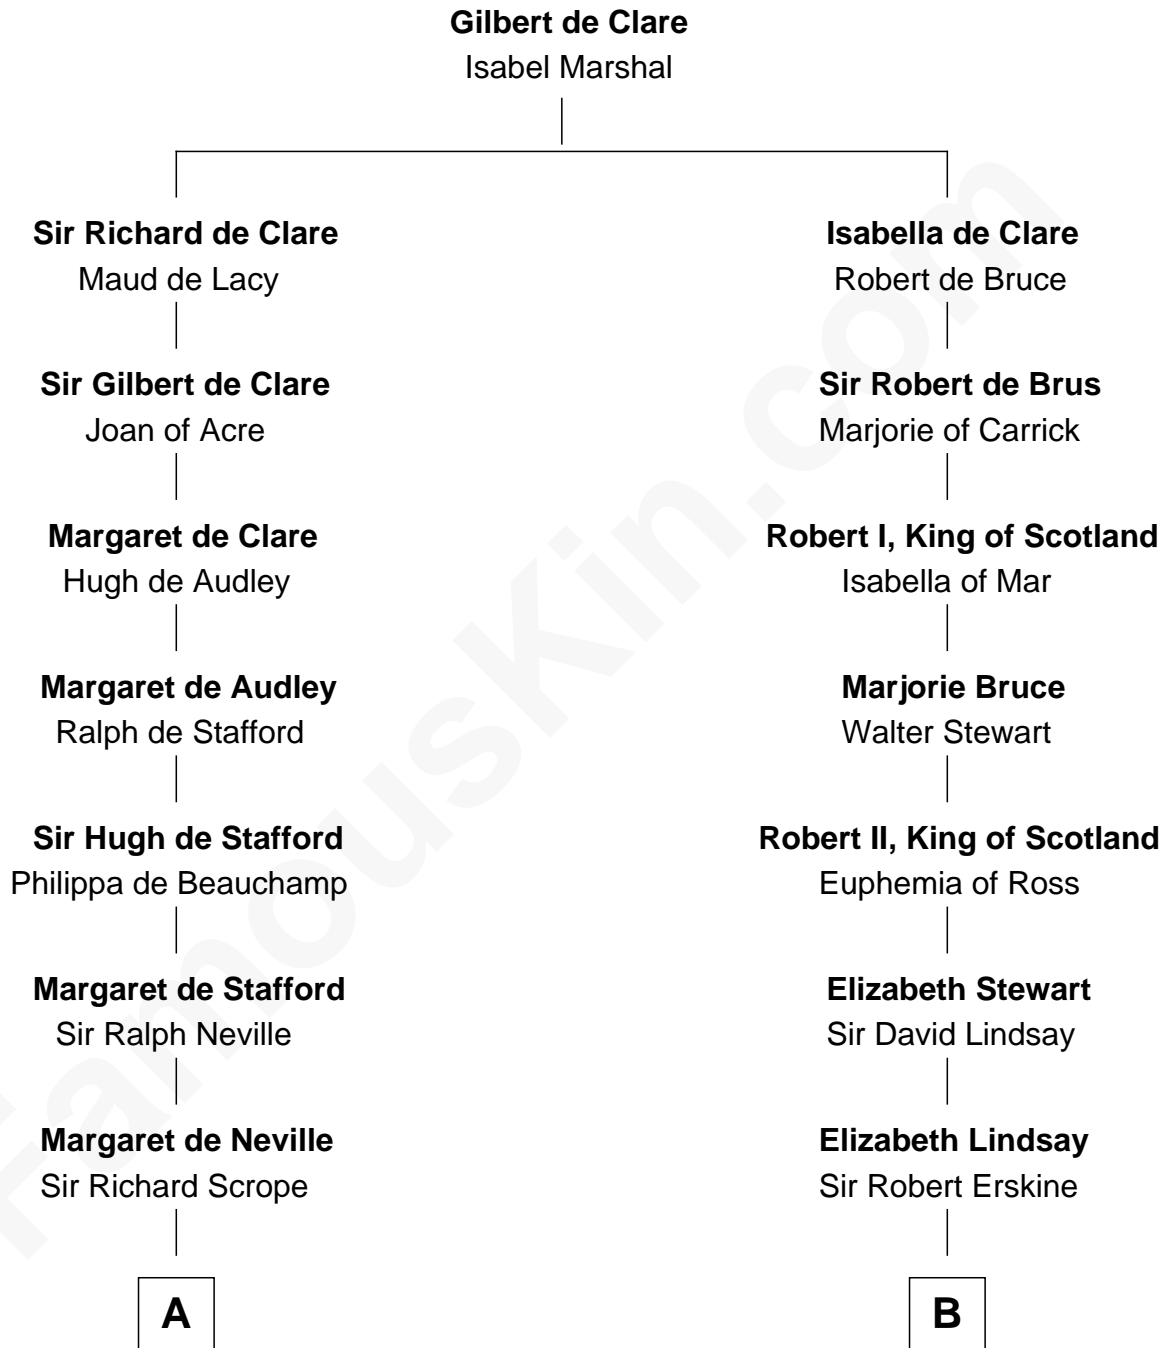

FamousKin.com
Relationship Chart of
Benjamin Harrison
23rd U.S. President

16th cousin 4 times removed of
Philip Livingston
Signer of the Declaration of Independence

C

—
Benjamin Harrison

Elizabeth Bassett

—
Gen. William Henry Harrison

Anna Tuthill Symmes

—
John Scott Harrison

Elizabeth Ramsey Irwin

—
Benjamin Harrison

23rd U.S. President

FamousKin.com