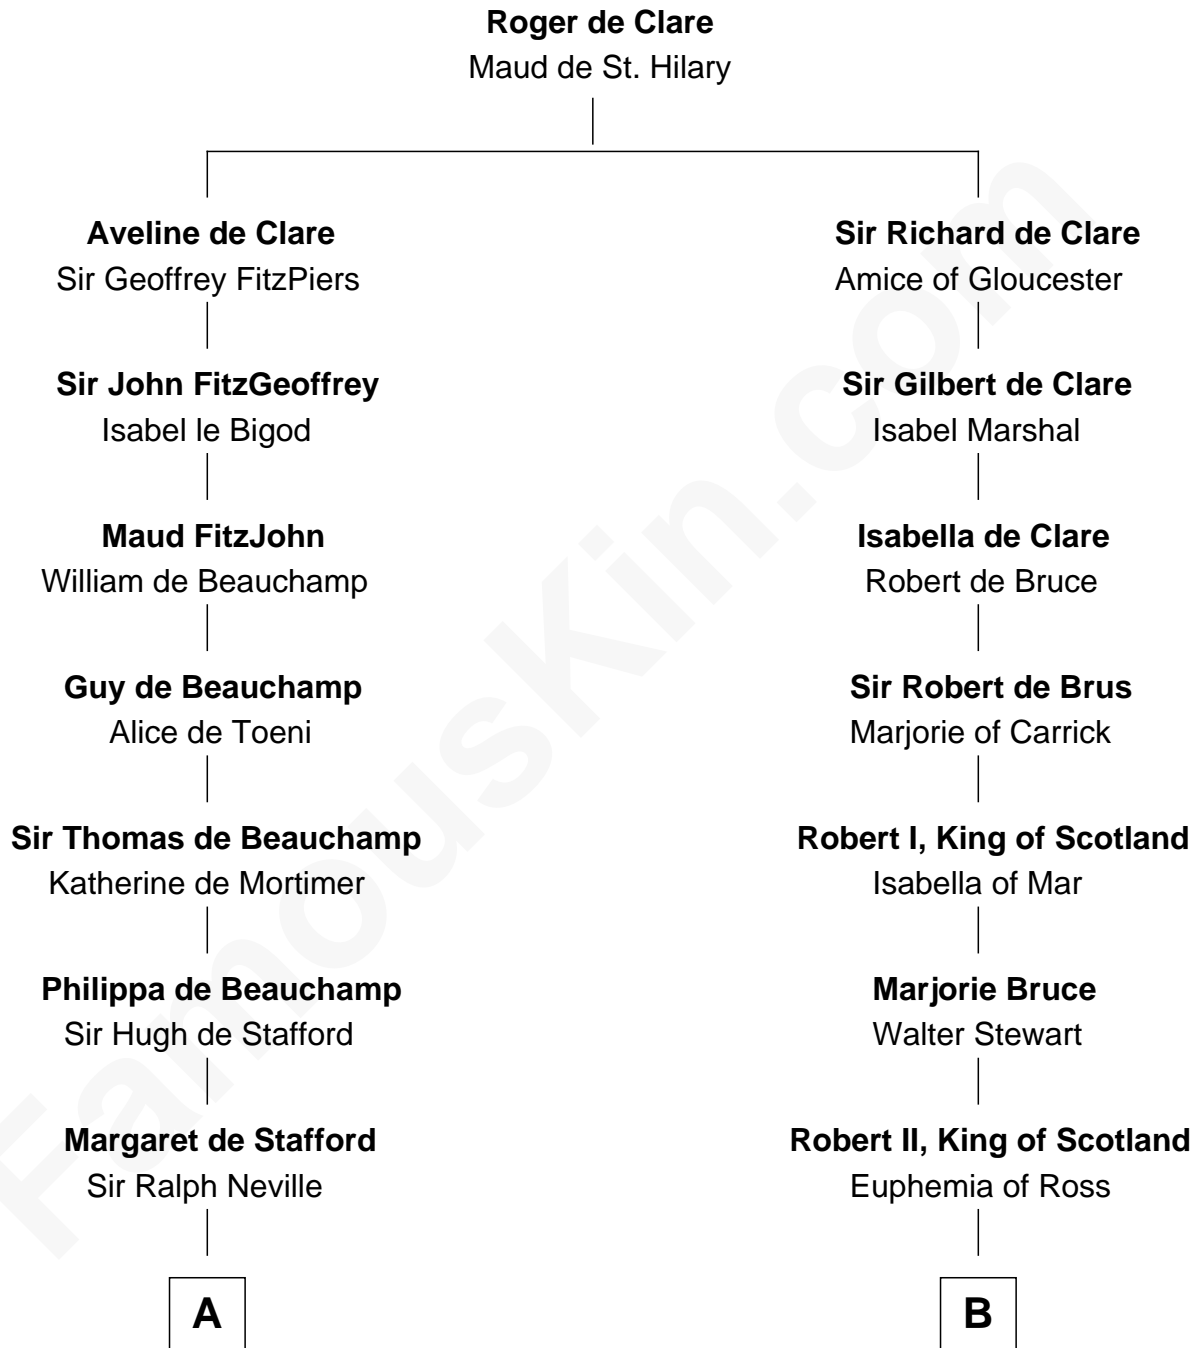

**FamousKin.com**  
**Relationship Chart of**  
**Benjamin Harrison**  
*23rd U.S. President*

**18th cousin 3 times removed of**  
**Philip Livingston**  
*Signer of the Declaration of Independence*

**C**

**Benjamin Harrison**

Anne Carter

**Benjamin Harrison**

Elizabeth Bassett

**Gen. William Henry Harrison**

Anna Tuthill Symmes

**John Scott Harrison**

Elizabeth Ramsey Irwin