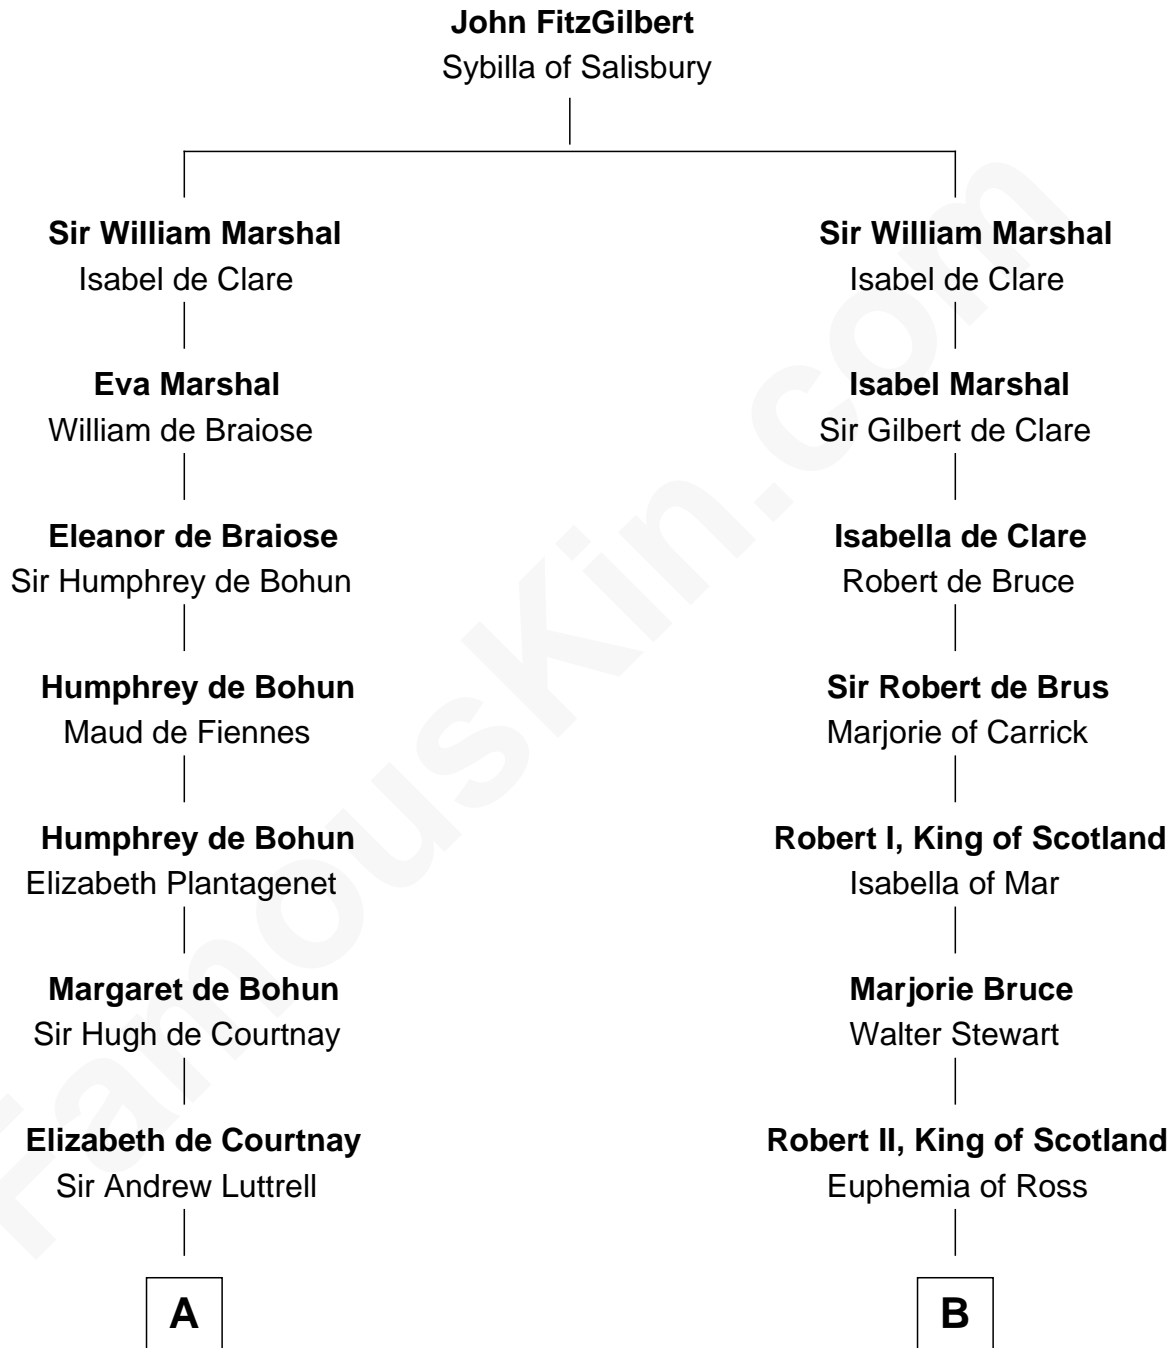

FamousKin.com
Relationship Chart of
Benjamin Harrison
23rd U.S. President

18th cousin 3 times removed of
Philip Livingston
Signer of the Declaration of Independence

C

Anne Carter
Benjamin Harrison

Benjamin Harrison
Elizabeth Bassett

Gen. William Henry Harrison
Anna Tuthill Symmes

John Scott Harrison
Elizabeth Ramsey Irwin

Benjamin Harrison
23rd U.S. President

D

Philip Livingston
Catrina Van Brugh

Philip Livingston
Signer of Declaration of Independence