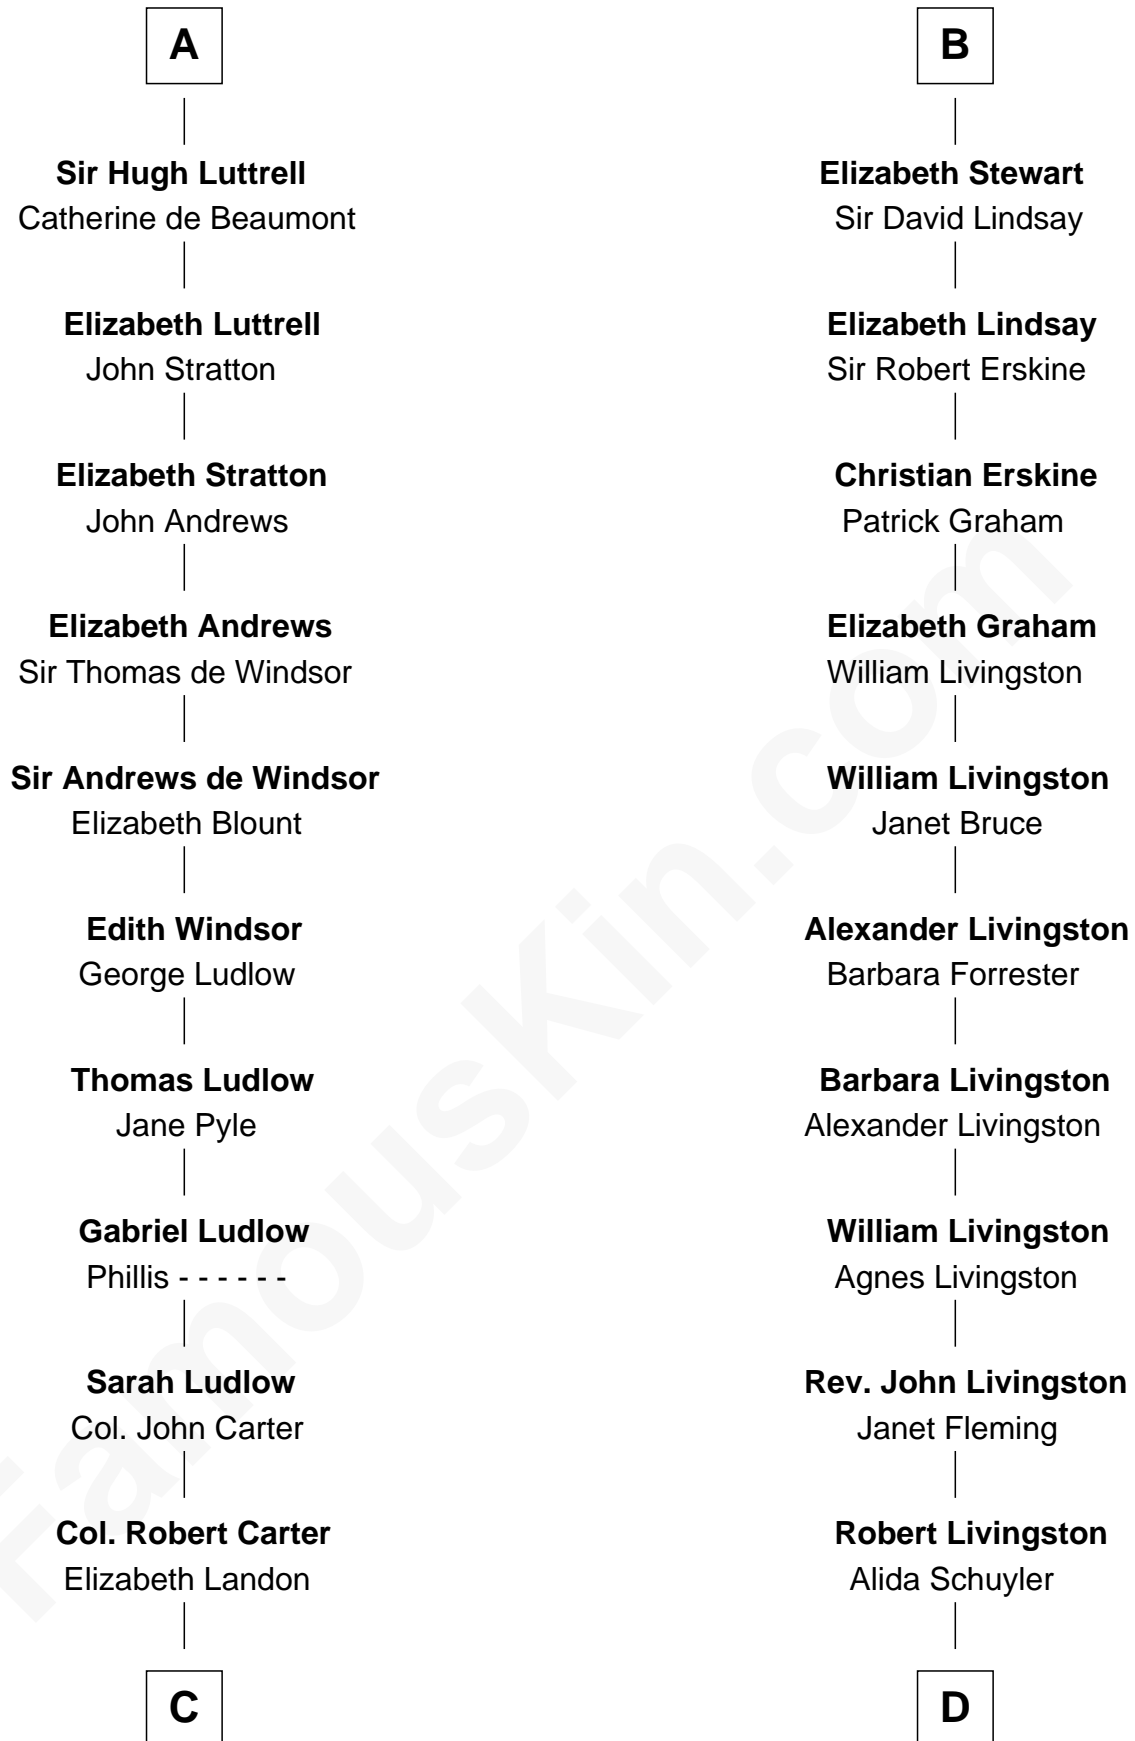

FamousKin.com
Relationship Chart of
Benjamin Harrison
23rd U.S. President

18th cousin 3 times removed of
Philip Livingston
Signer of the Declaration of Independence

C

Anne Carter
Benjamin Harrison

Benjamin Harrison
Elizabeth Bassett

Gen. William Henry Harrison
Anna Tuthill Symmes

John Scott Harrison
Elizabeth Ramsey Irwin

Benjamin Harrison
23rd U.S. President

D

Philip Livingston
Catrina Van Brugh

Philip Livingston
Signer of Declaration of Independence