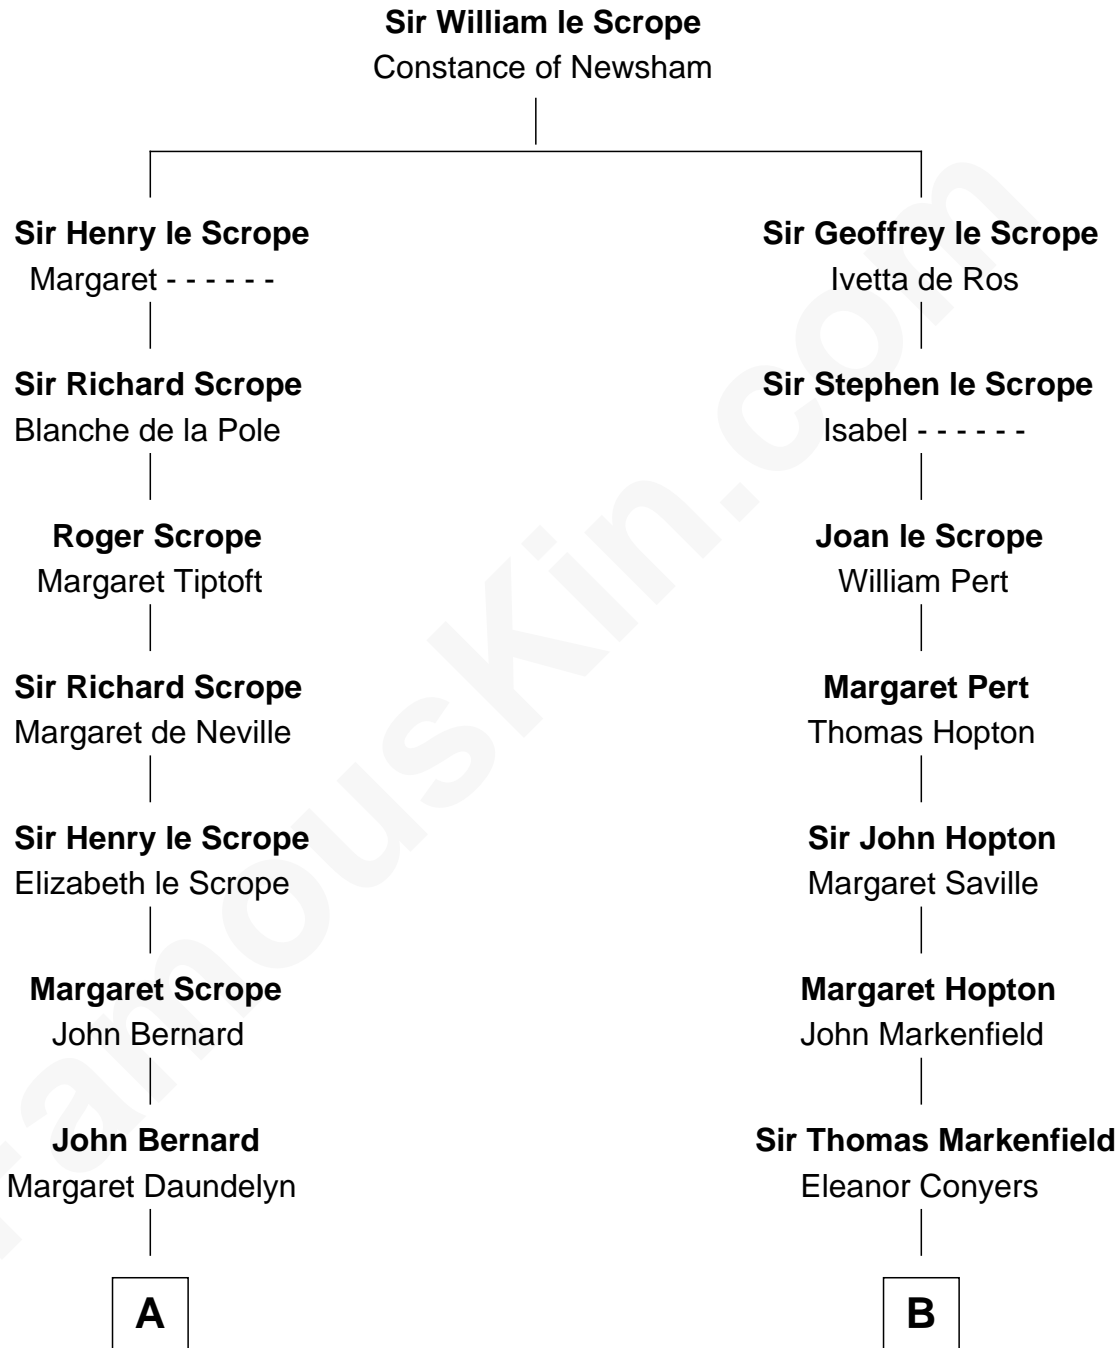

**FamousKin.com**  
**Relationship Chart of**  
**Benjamin Harrison**  
*23rd U.S. President*

**17th cousin 3 times removed of**  
**Leverett Saltonstall**  
*55th Governor of Massachusetts*

**C**

**Leverett Saltonstall**  
Mary Elizabeth Sanders

**Leverett Saltonstall**  
Rose Smith Lee

**Richard Middlecott Saltonstall**  
Eleanor Brooks

**Leverett Saltonstall**  
*55th Governor of Massachusetts*

FamousKin.com