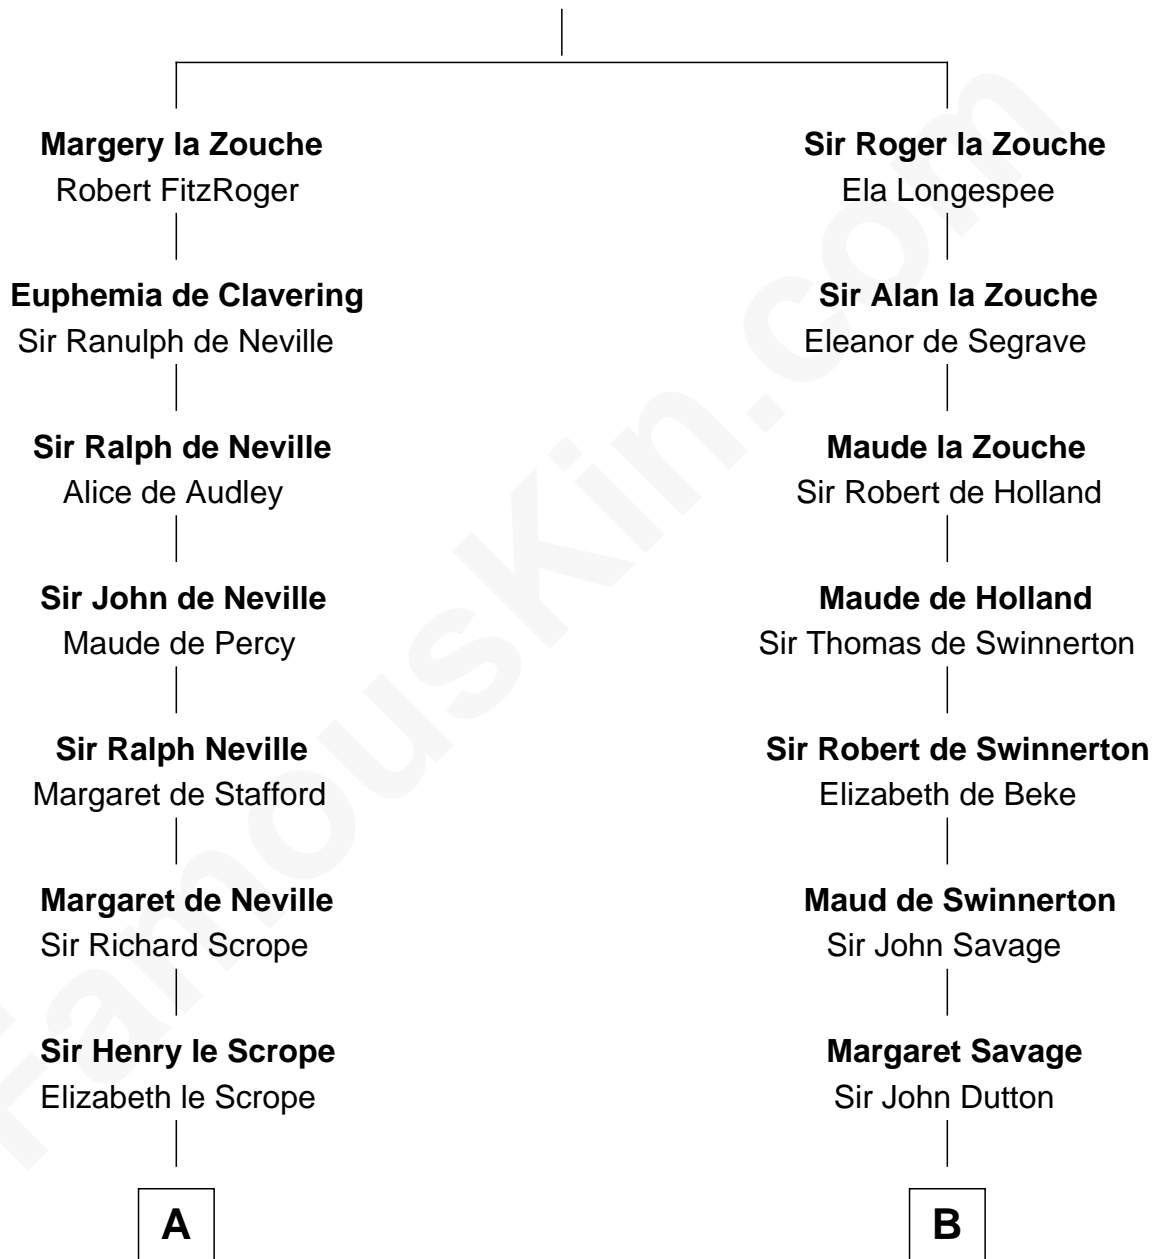

**FamousKin.com**  
**Relationship Chart of**  
**Benjamin Harrison**  
*23rd U.S. President*

18th cousin 1 time removed of  
**Abraham Baldwin**  
*Signer of the U.S. Constitution*

**Alan la Zouche**  
 Ellen de Quincy

**C**

**Gen. William Henry Harrison**

Anna Tuthill Symmes

**John Scott Harrison**

Elizabeth Ramsey Irwin

**Benjamin Harrison**

*23rd U.S. President*

**D**

**Michael Baldwin**

Lucy Dudley

**Abraham Baldwin**

*Signer of the U.S. Constitution*

FamousKin.com