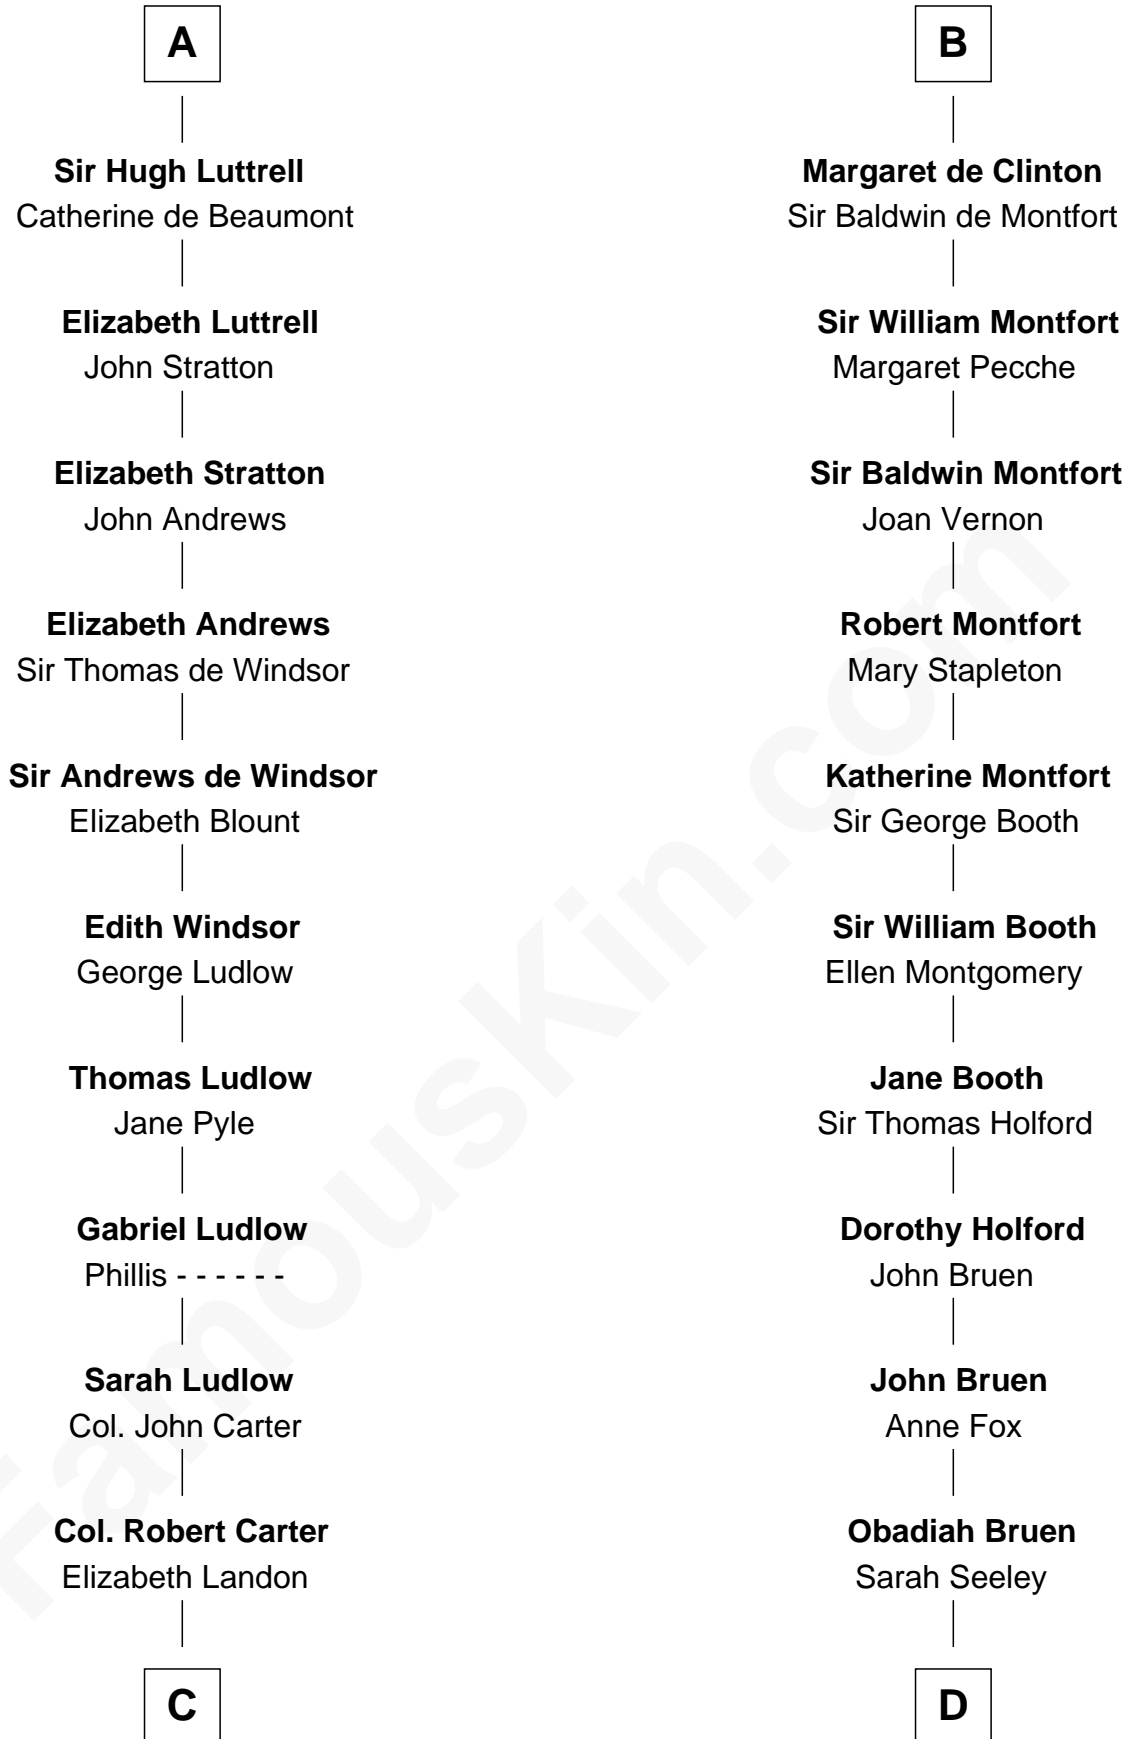

FamousKin.com Relationship Chart of

Benjamin Harrison

23rd U.S. President

21st cousin of

Abraham Baldwin

Signer of the U.S. Constitution

Henri de Eu
Maud de Warenne

C

Anne Carter
Benjamin Harrison

Benjamin Harrison
Elizabeth Bassett

Gen. William Henry Harrison
Anna Tuthill Symmes

John Scott Harrison
Elizabeth Ramsey Irwin

Benjamin Harrison
23rd U.S. President

D

Mary Bruen
John Baldwin

Abigail Baldwin
Samuel Baldwin

Timothy Baldwin
Bathsheba Stone

Michael Baldwin
Lucy Dudley

Abraham Baldwin
Signer of the U.S. Constitution