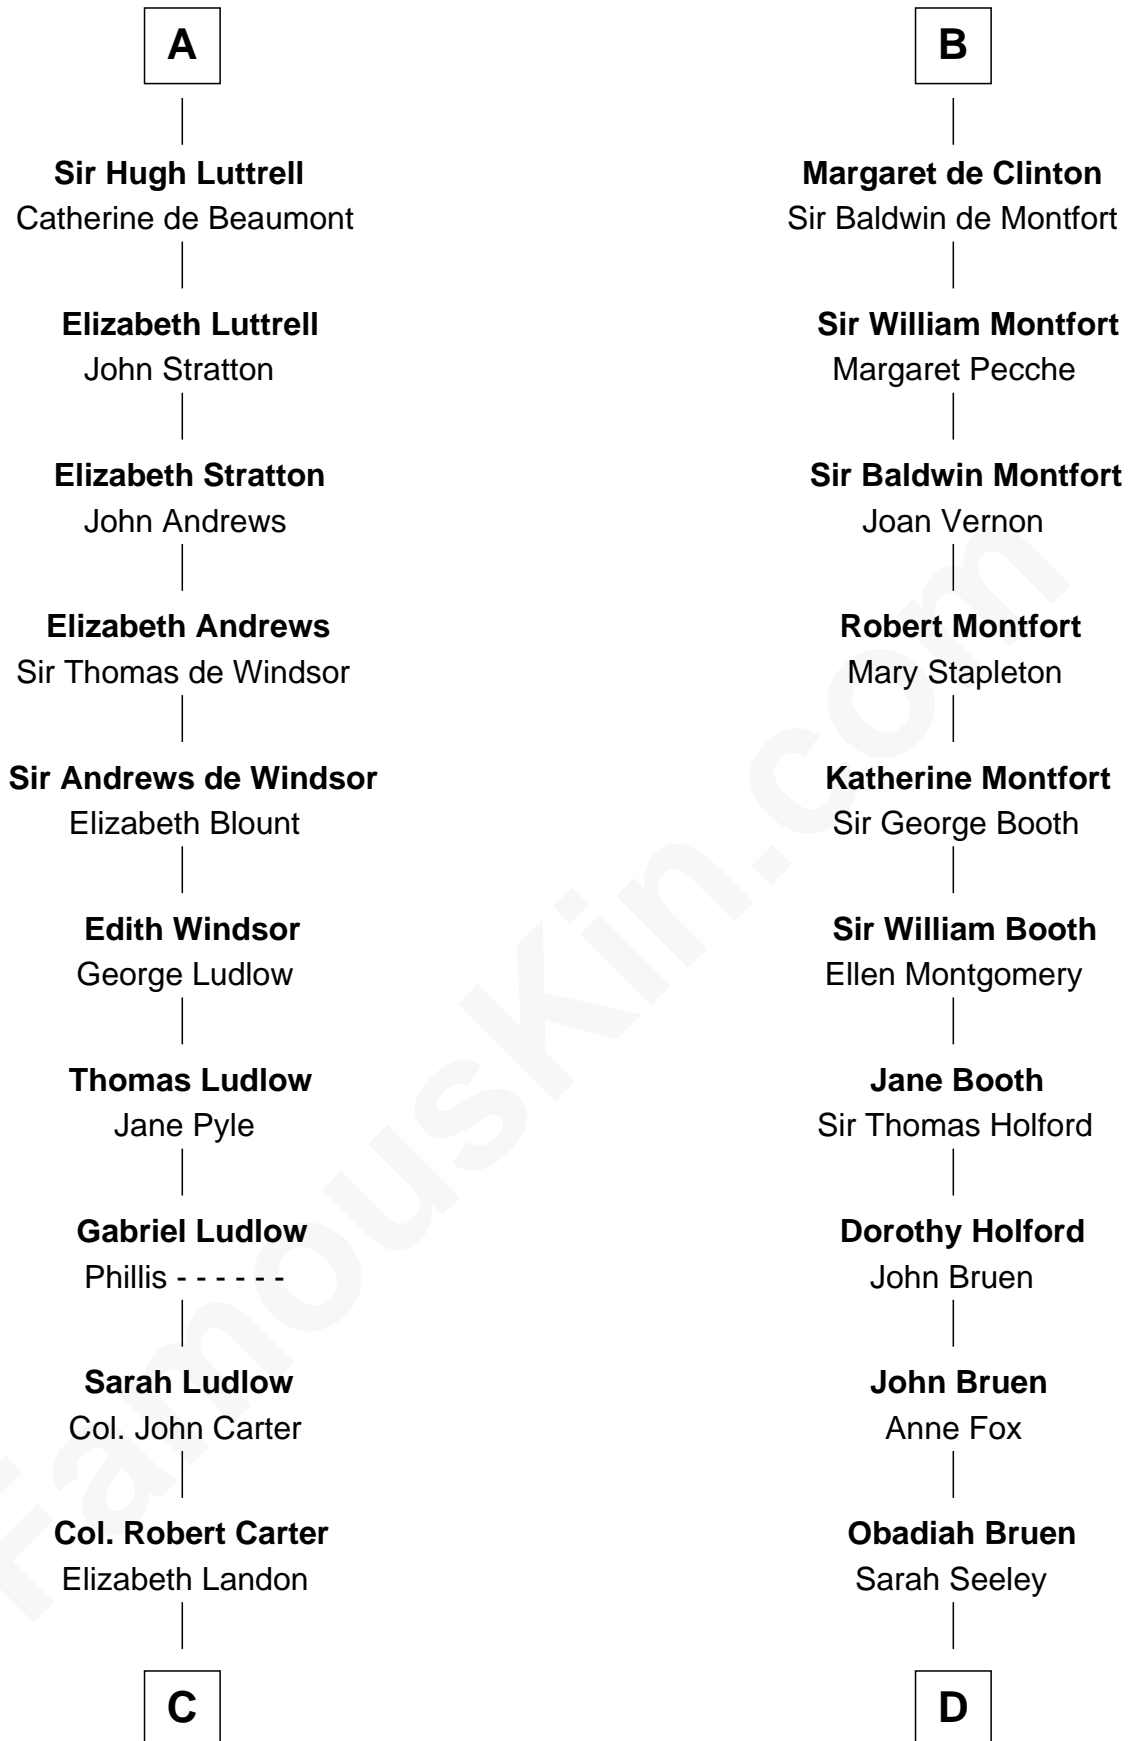

FamousKin.com Relationship Chart of

Benjamin Harrison

23rd U.S. President

21st cousin of

Abraham Baldwin

Signer of the U.S. Constitution

C

Anne Carter
Benjamin Harrison

Benjamin Harrison
Elizabeth Bassett

Gen. William Henry Harrison
Anna Tuthill Symmes

John Scott Harrison
Elizabeth Ramsey Irwin

Benjamin Harrison
23rd U.S. President

D

Mary Bruen
John Baldwin

Abigail Baldwin
Samuel Baldwin

Timothy Baldwin
Bathsheba Stone

Michael Baldwin
Lucy Dudley

Abraham Baldwin
Signer of the U.S. Constitution