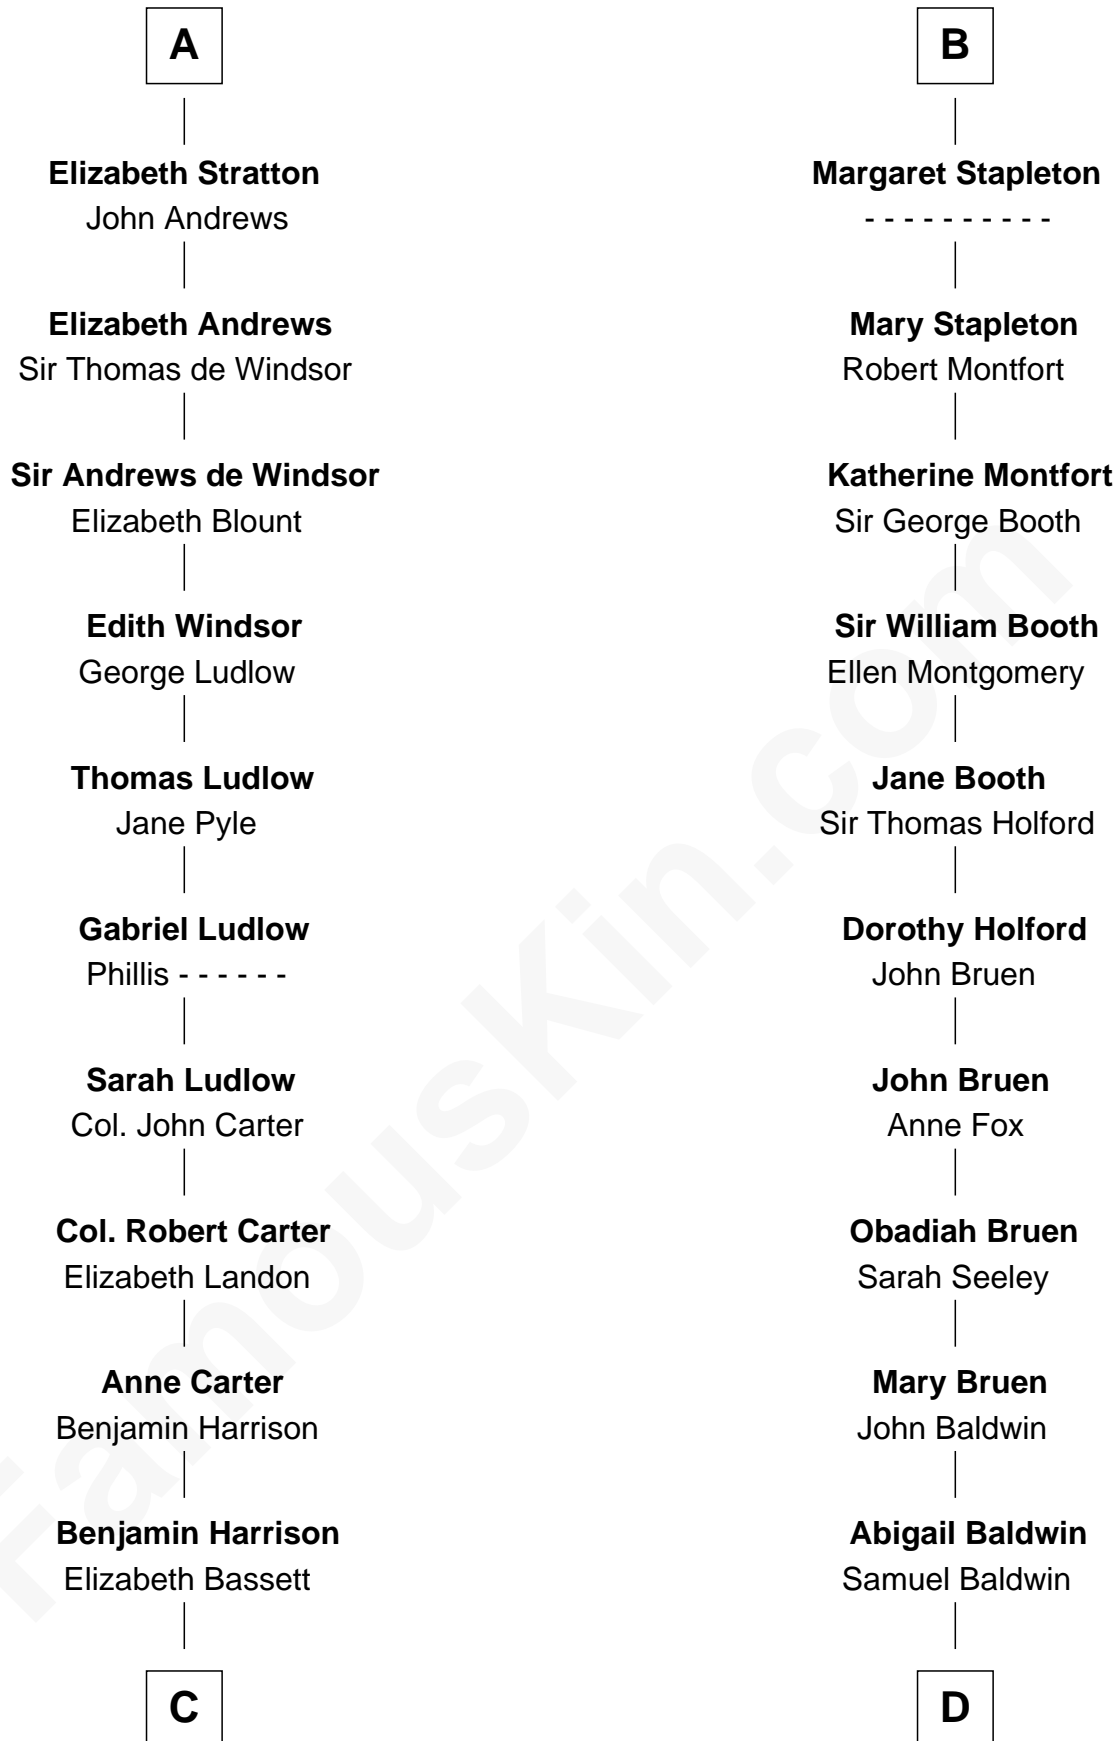

FamousKin.com Relationship Chart of

Benjamin Harrison

23rd U.S. President

19th cousin of

Abraham Baldwin

Signer of the U.S. Constitution

C

Gen. William Henry Harrison

Anna Tuthill Symmes

John Scott Harrison

Elizabeth Ramsey Irwin

Benjamin Harrison

23rd U.S. President

D

Timothy Baldwin

Bathsheba Stone