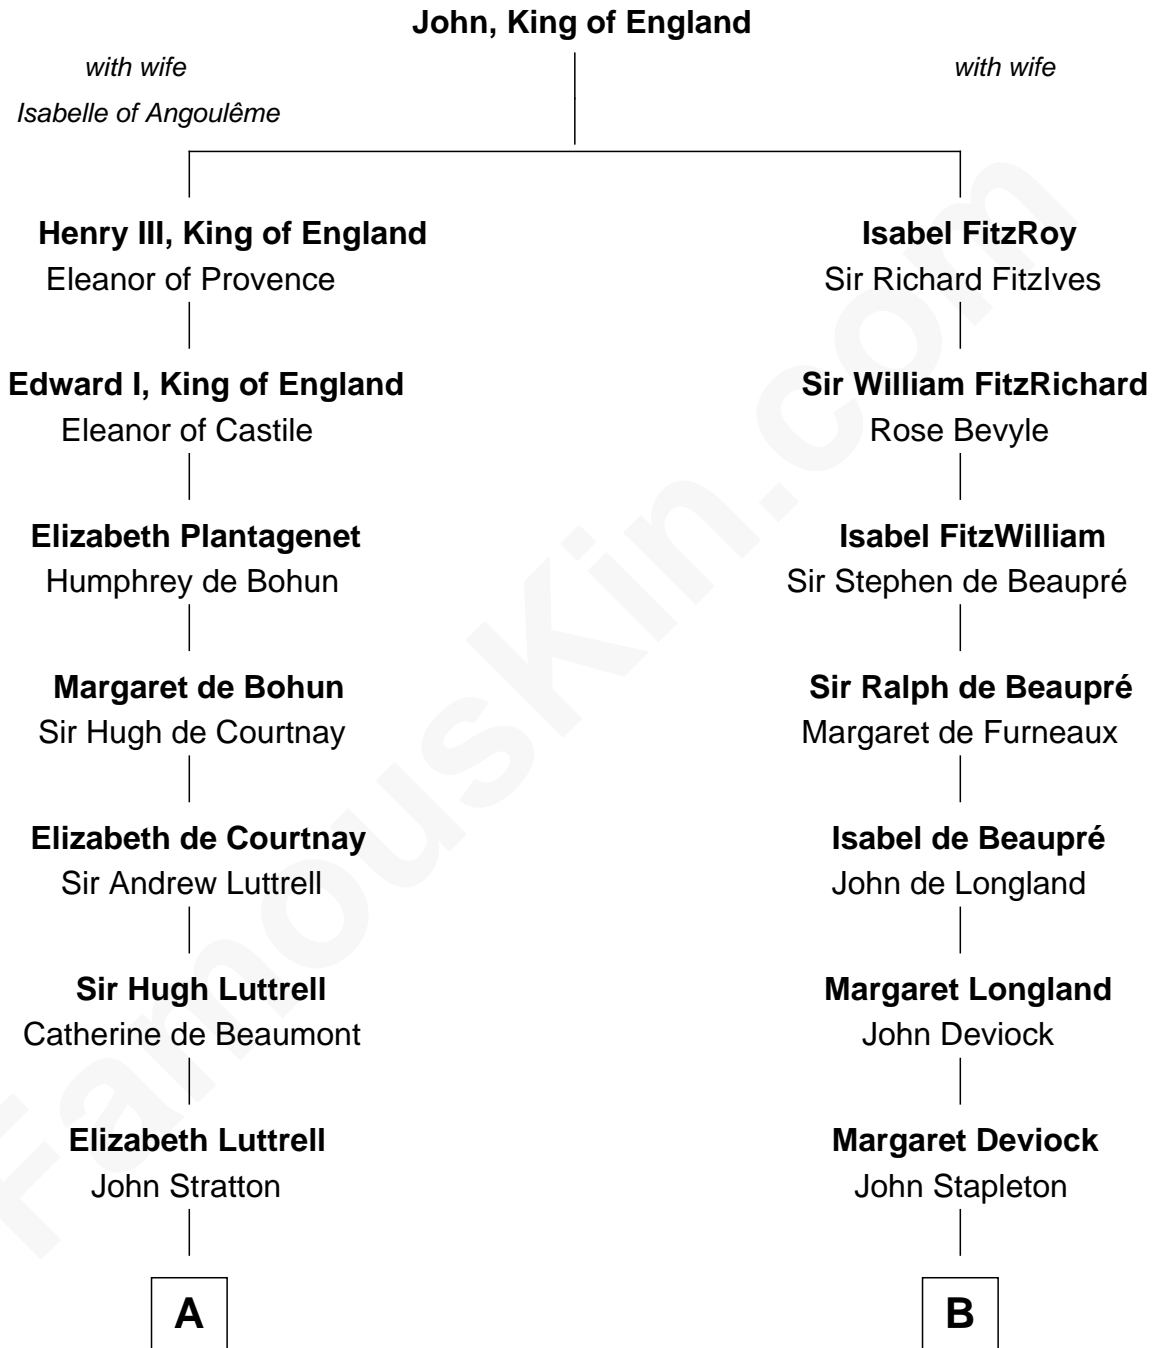

FamousKin.com Relationship Chart of

Benjamin Harrison

23rd U.S. President

19th cousin of

Abraham Baldwin

Signer of the U.S. Constitution

C

Gen. William Henry Harrison

Anna Tuthill Symmes

John Scott Harrison

Elizabeth Ramsey Irwin

Benjamin Harrison

23rd U.S. President

D

Timothy Baldwin

Bathsheba Stone