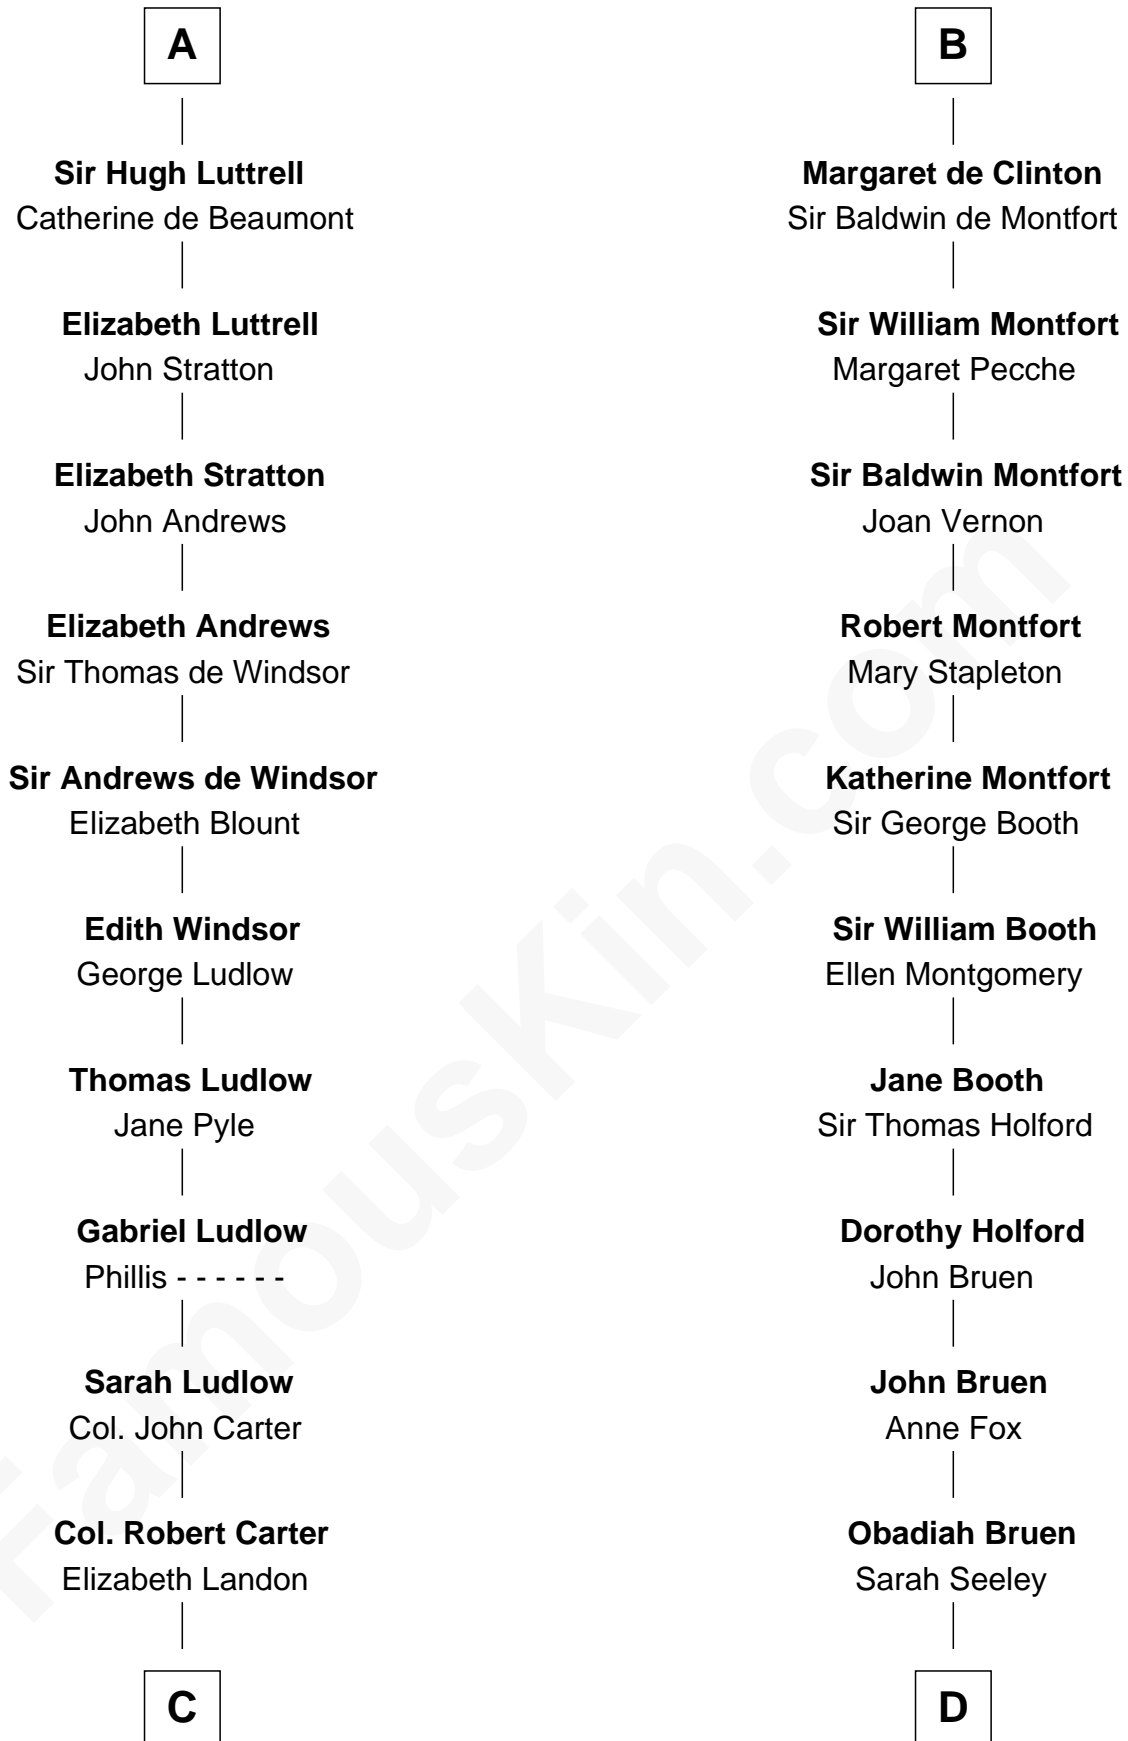

FamousKin.com Relationship Chart of

Benjamin Harrison

23rd U.S. President

21st cousin of

Abraham Baldwin

Signer of the U.S. Constitution

Richard de Clare

Aoife MacMurrough

C

Anne Carter
Benjamin Harrison

Benjamin Harrison
Elizabeth Bassett

Gen. William Henry Harrison
Anna Tuthill Symmes

John Scott Harrison
Elizabeth Ramsey Irwin

Benjamin Harrison
23rd U.S. President

D

Mary Bruen
John Baldwin

Abigail Baldwin
Samuel Baldwin

Timothy Baldwin
Bathsheba Stone

Michael Baldwin
Lucy Dudley

Abraham Baldwin
Signer of the U.S. Constitution