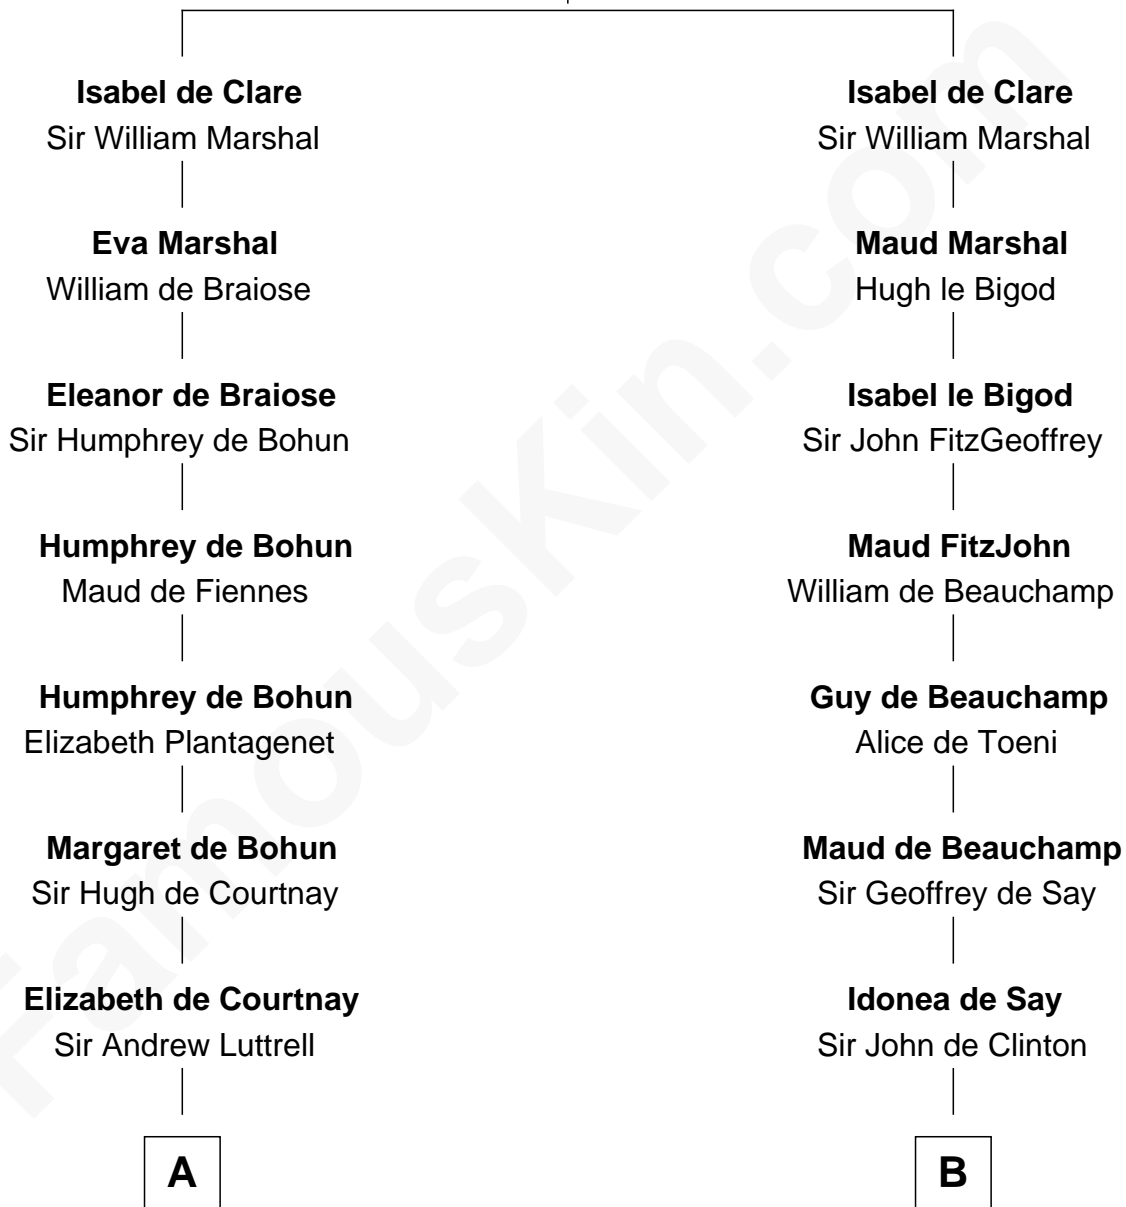

FamousKin.com Relationship Chart of

Benjamin Harrison

23rd U.S. President

21st cousin of

Abraham Baldwin

Signer of the U.S. Constitution

Richard de Clare

Aoife MacMurrough

C

Anne Carter
Benjamin Harrison

Benjamin Harrison
Elizabeth Bassett

Gen. William Henry Harrison
Anna Tuthill Symmes

John Scott Harrison
Elizabeth Ramsey Irwin

Benjamin Harrison
23rd U.S. President

D

Mary Bruen
John Baldwin

Abigail Baldwin
Samuel Baldwin

Timothy Baldwin
Bathsheba Stone

Michael Baldwin
Lucy Dudley

Abraham Baldwin
Signer of the U.S. Constitution