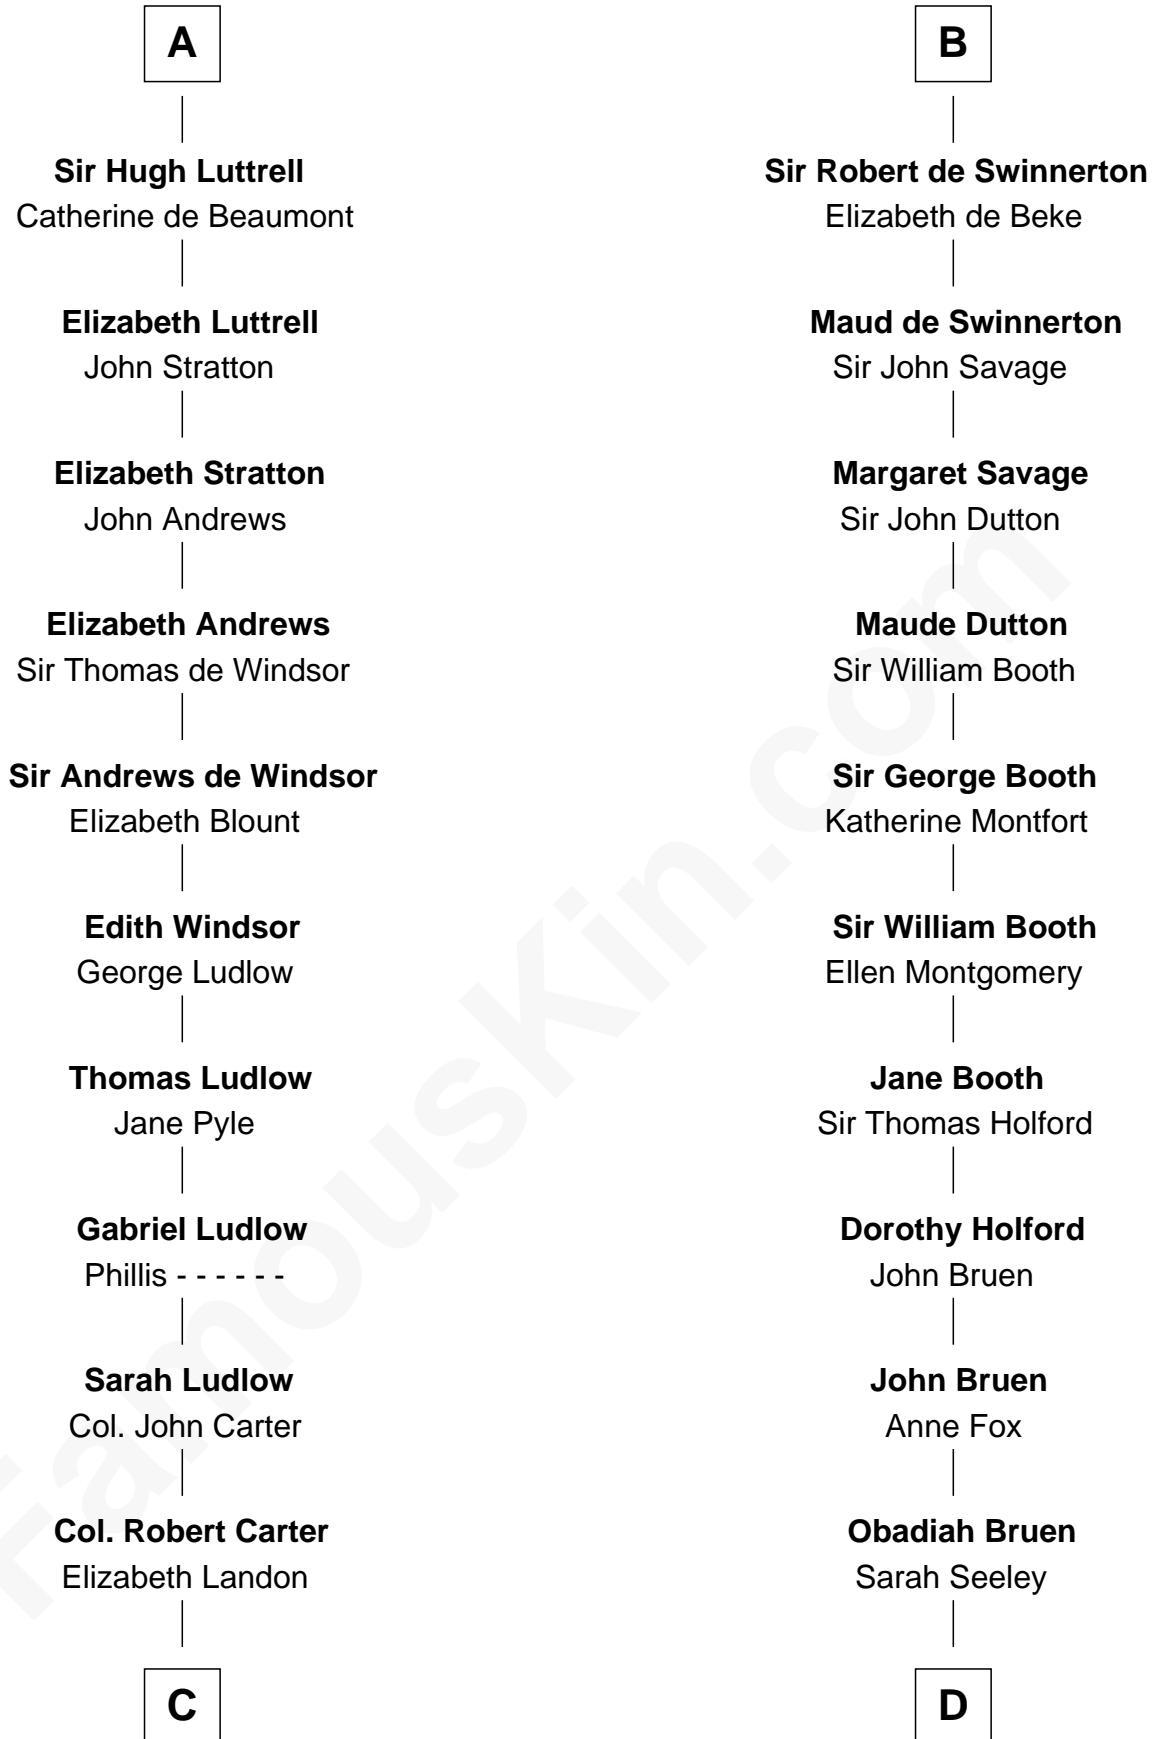

FamousKin.com Relationship Chart of

Benjamin Harrison

23rd U.S. President

21st cousin of

Abraham Baldwin

Signer of the U.S. Constitution

Robert de Quincy

Orabel FitzNess

Margaret de Beaumont

Sir Roger de Quincy

Helen of Galloway

Ellen de Quincy

Alan la Zouche

Sir Roger la Zouche

Ela Longespee

Sir Alan la Zouche

Eleanor de Segrave

Maude la Zouche

Sir Robert de Holland

Maude de Holland

Sir Thomas de Swinnerton

B

C

Anne Carter
Benjamin Harrison

Benjamin Harrison
Elizabeth Bassett

Gen. William Henry Harrison
Anna Tuthill Symmes

John Scott Harrison
Elizabeth Ramsey Irwin

Benjamin Harrison
23rd U.S. President

D

Mary Bruen
John Baldwin

Abigail Baldwin
Samuel Baldwin