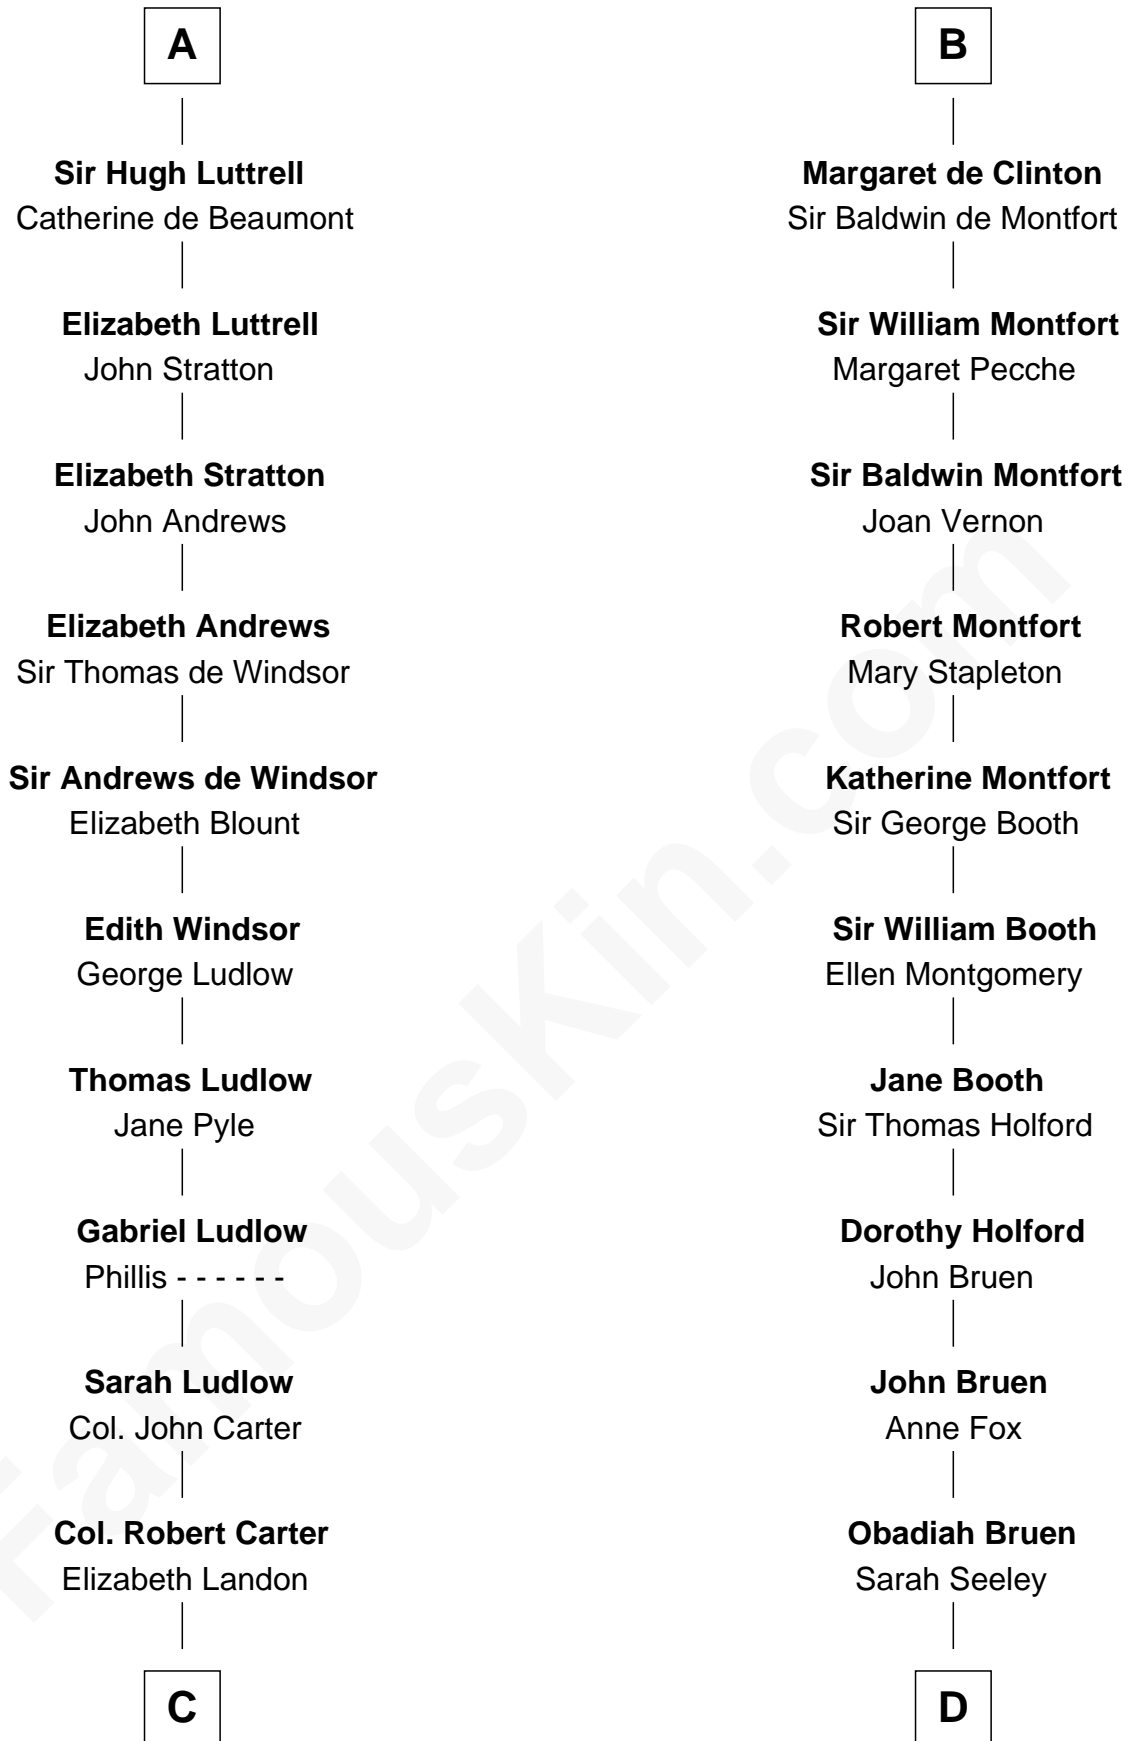

FamousKin.com Relationship Chart of

Benjamin Harrison

23rd U.S. President

21st cousin of

Abraham Baldwin

Signer of the U.S. Constitution

John FitzGilbert
Sybilla of Salisbury

C

Anne Carter
Benjamin Harrison

Benjamin Harrison
Elizabeth Bassett

Gen. William Henry Harrison
Anna Tuthill Symmes

John Scott Harrison
Elizabeth Ramsey Irwin

Benjamin Harrison
23rd U.S. President

D

Mary Bruen
John Baldwin