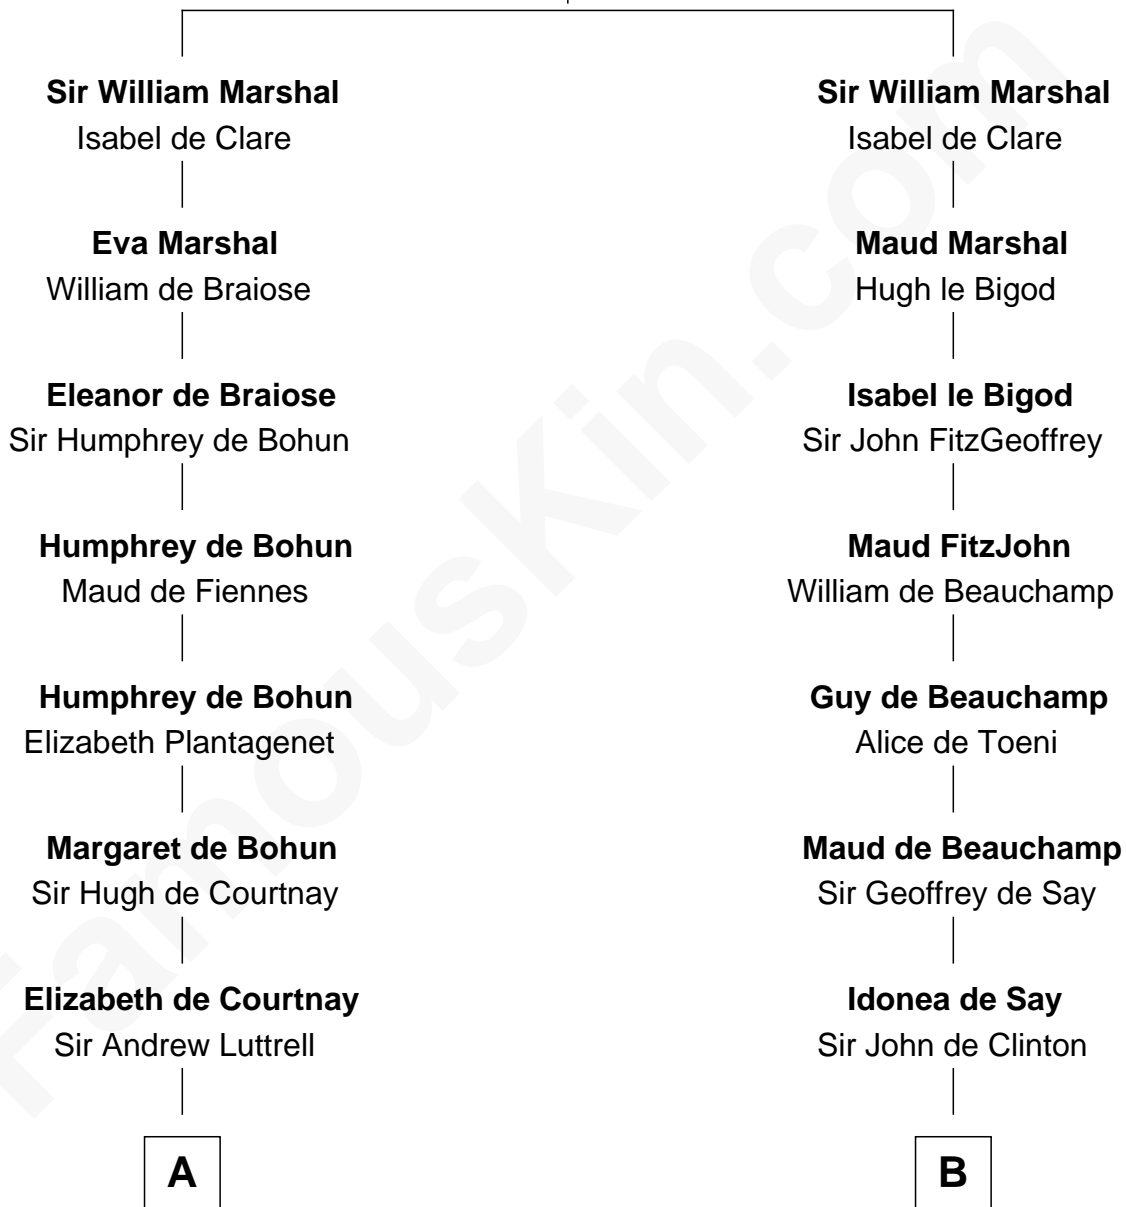

FamousKin.com Relationship Chart of

Benjamin Harrison

23rd U.S. President

21st cousin of

Abraham Baldwin

Signer of the U.S. Constitution

John FitzGilbert
Sybilla of Salisbury

C

Anne Carter
Benjamin Harrison

Benjamin Harrison
Elizabeth Bassett

Gen. William Henry Harrison
Anna Tuthill Symmes

John Scott Harrison
Elizabeth Ramsey Irwin

Benjamin Harrison
23rd U.S. President

D

Mary Bruen
John Baldwin

Abigail Baldwin
Samuel Baldwin

Timothy Baldwin
Bathsheba Stone

Michael Baldwin
Lucy Dudley

Abraham Baldwin
Signer of the U.S. Constitution

FamousKin.com