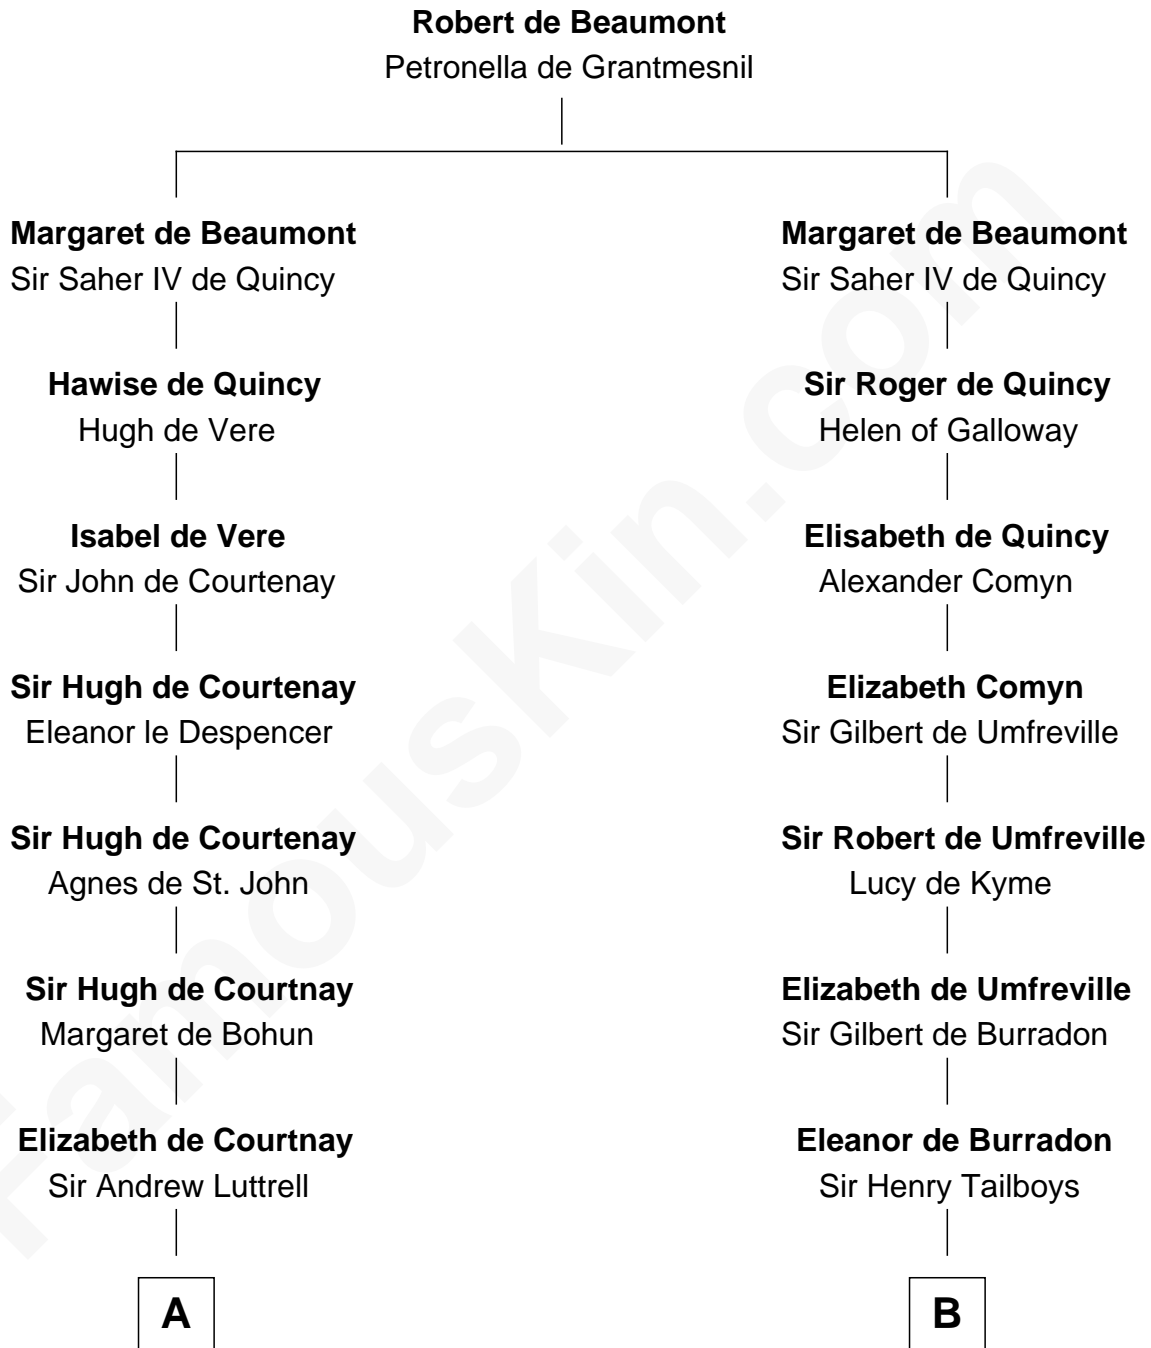

**FamousKin.com**  
**Relationship Chart of**  
**Benjamin Harrison**  
*23rd U.S. President*

**20th cousin 1 time removed of**  
**Charles Carroll**  
*Signer of the Declaration of Independence*

**C**

**Anne Carter**  
Benjamin Harrison

**Benjamin Harrison**  
Elizabeth Bassett

**Gen. William Henry Harrison**  
Anna Tuthill Symmes

**John Scott Harrison**  
Elizabeth Ramsey Irwin

**Benjamin Harrison**  
*23rd U.S. President*

**D**

**Nicholas Sewall**  
Susanna Burgess