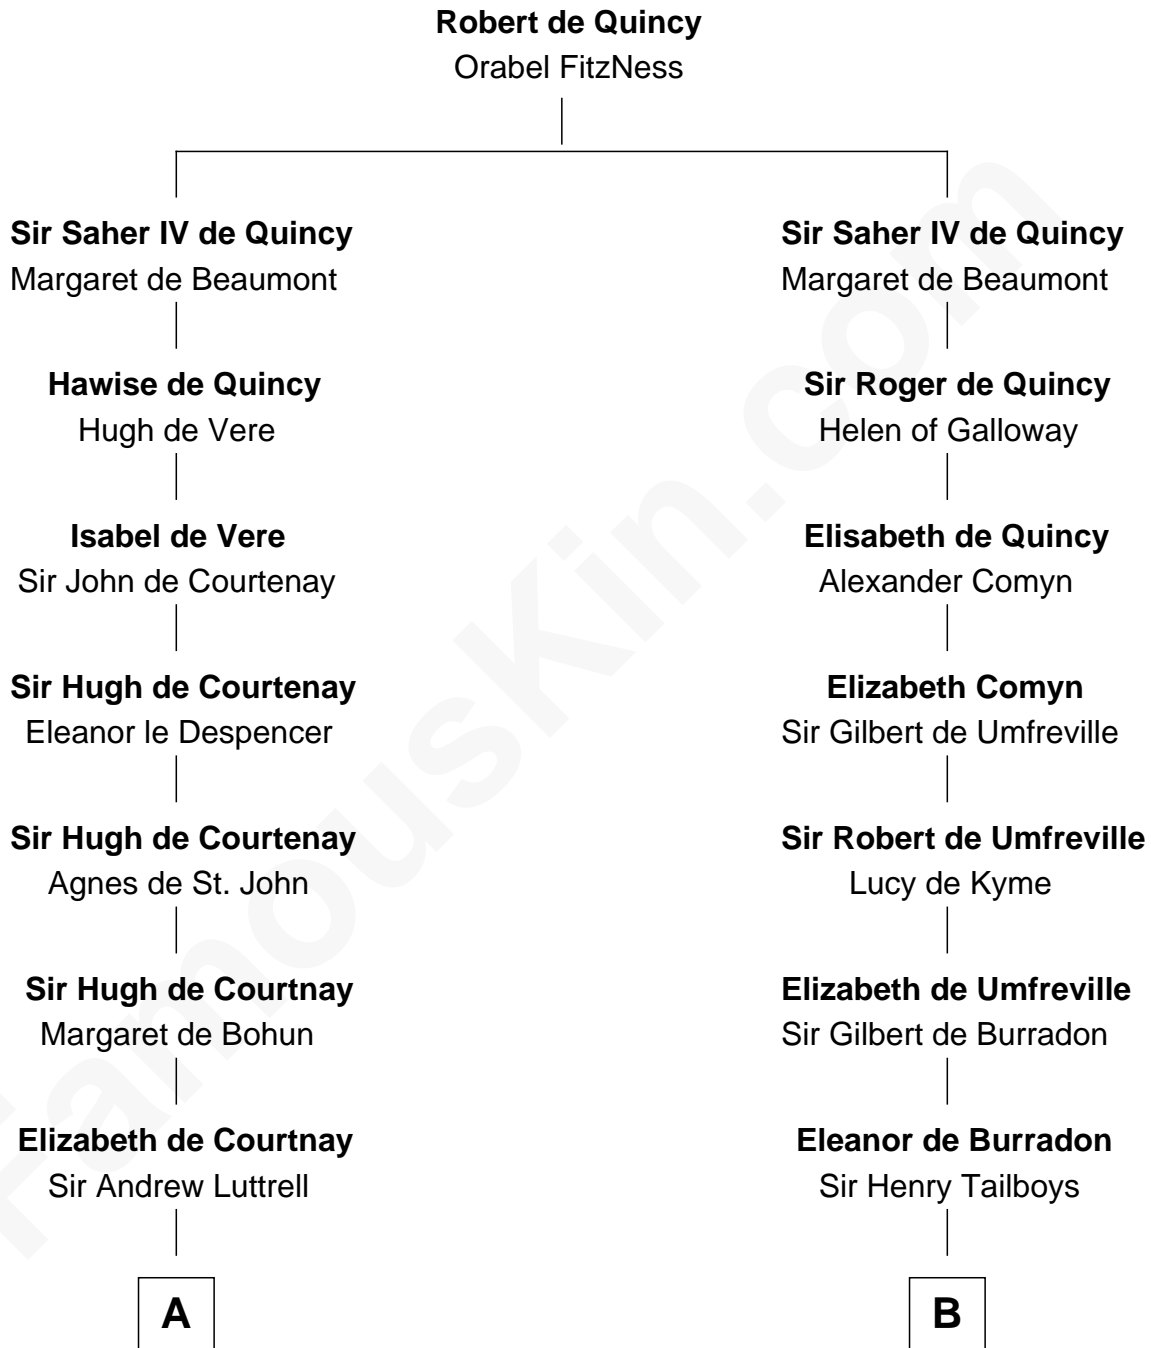

FamousKin.com
Relationship Chart of
Benjamin Harrison
23rd U.S. President

20th cousin 1 time removed of
Charles Carroll
Signer of the Declaration of Independence

C

Anne Carter
Benjamin Harrison

Benjamin Harrison
Elizabeth Bassett

Gen. William Henry Harrison
Anna Tuthill Symmes

John Scott Harrison
Elizabeth Ramsey Irwin

Benjamin Harrison
23rd U.S. President

D

Nicholas Sewall
Susanna Burgess

Jane Sewall
Clement Brooke

Elizabeth Brooke
Charles Carroll