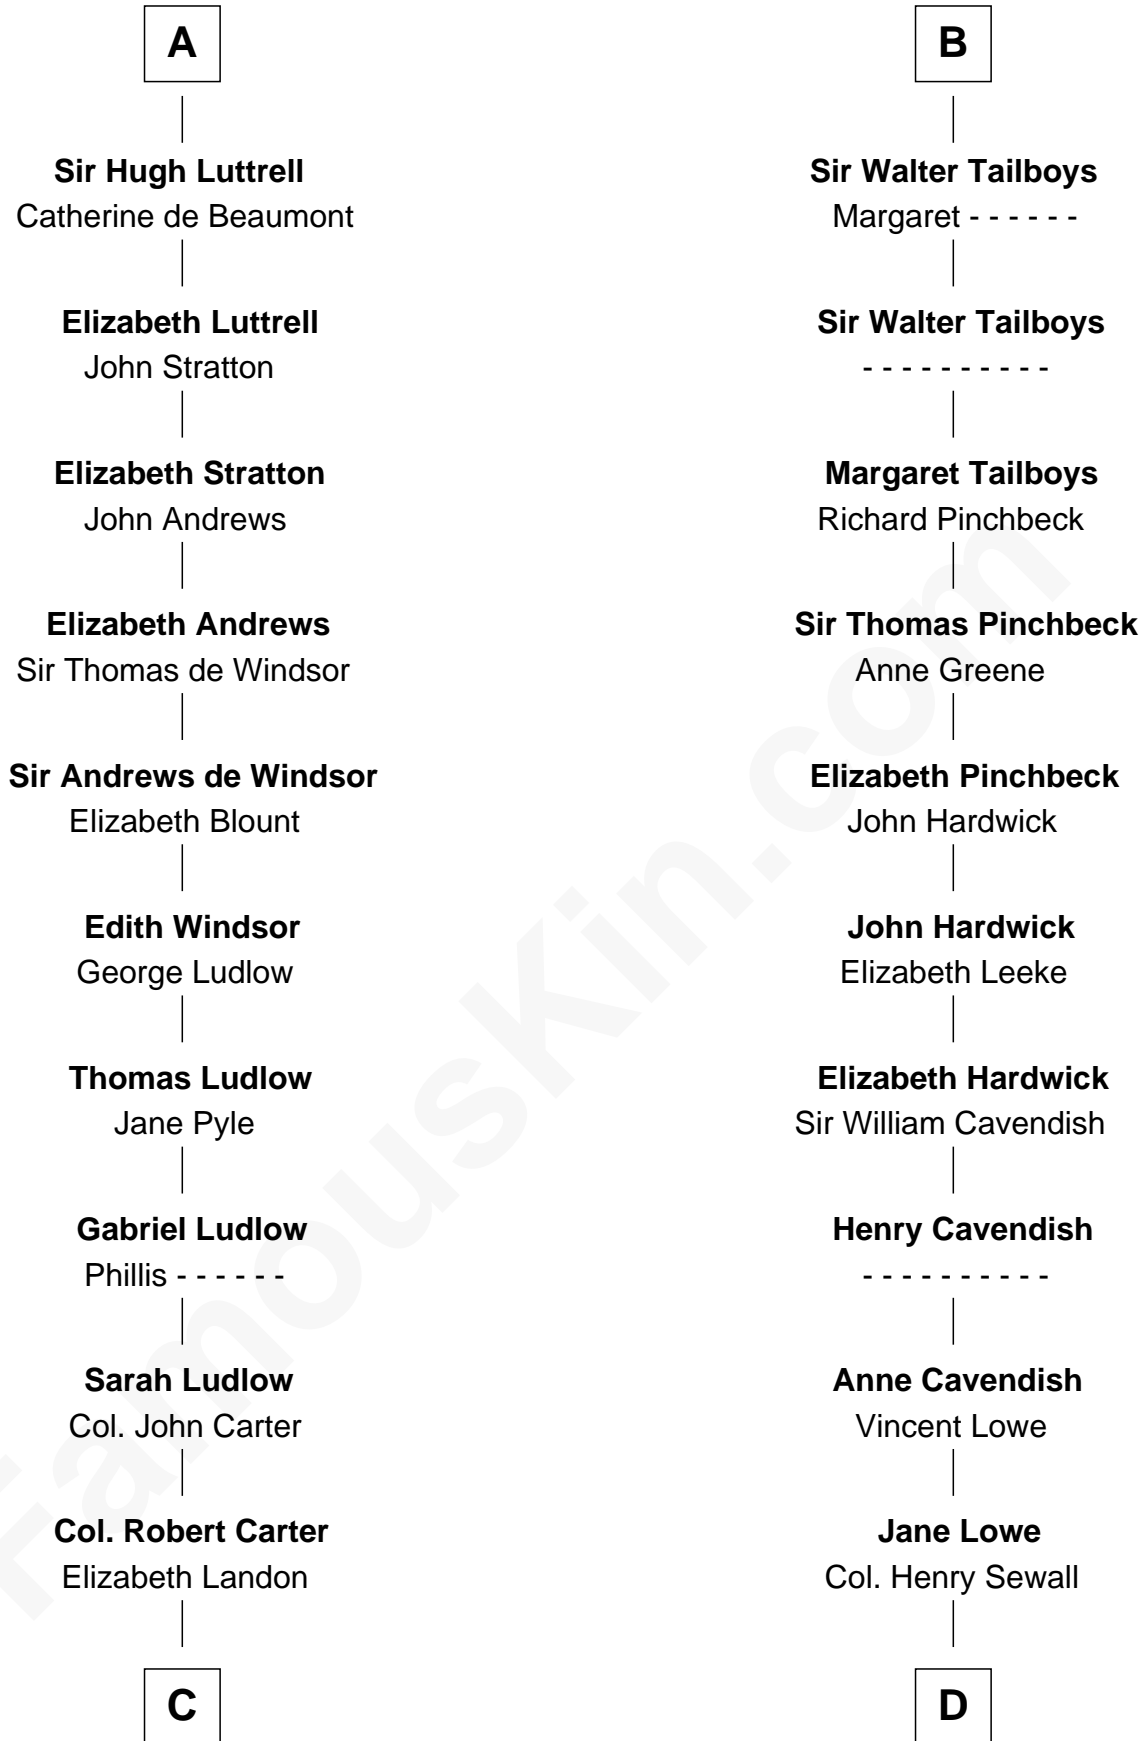

FamousKin.com
Relationship Chart of
Benjamin Harrison
23rd U.S. President

20th cousin 1 time removed of
Charles Carroll
Signer of the Declaration of Independence

C

Anne Carter
Benjamin Harrison

Benjamin Harrison
Elizabeth Bassett

Gen. William Henry Harrison
Anna Tuthill Symmes

John Scott Harrison
Elizabeth Ramsey Irwin

Benjamin Harrison
23rd U.S. President

D

Nicholas Sewall
Susanna Burgess

Jane Sewall
Clement Brooke

Elizabeth Brooke
Charles Carroll