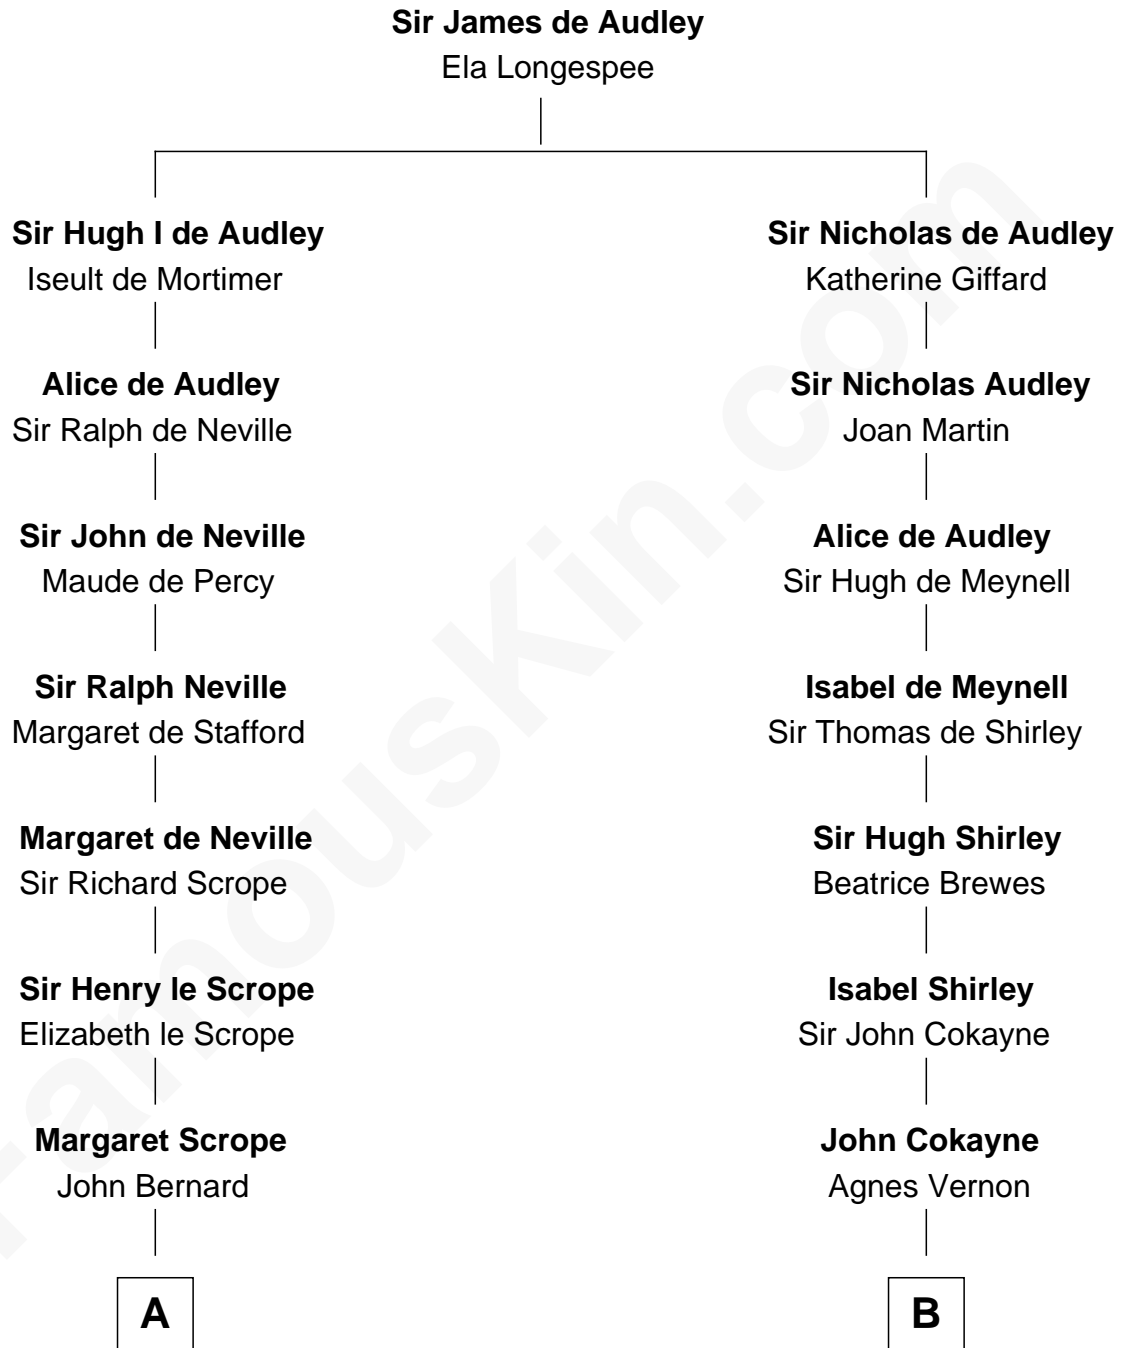

FamousKin.com
Relationship Chart of
Benjamin Harrison
23rd U.S. President

17th cousin 1 time removed of

Charles Carroll
Signer of the Declaration of Independence

C

John Scott Harrison
Elizabeth Ramsey Irwin

Benjamin Harrison
23rd U.S. President

FamousKin.com