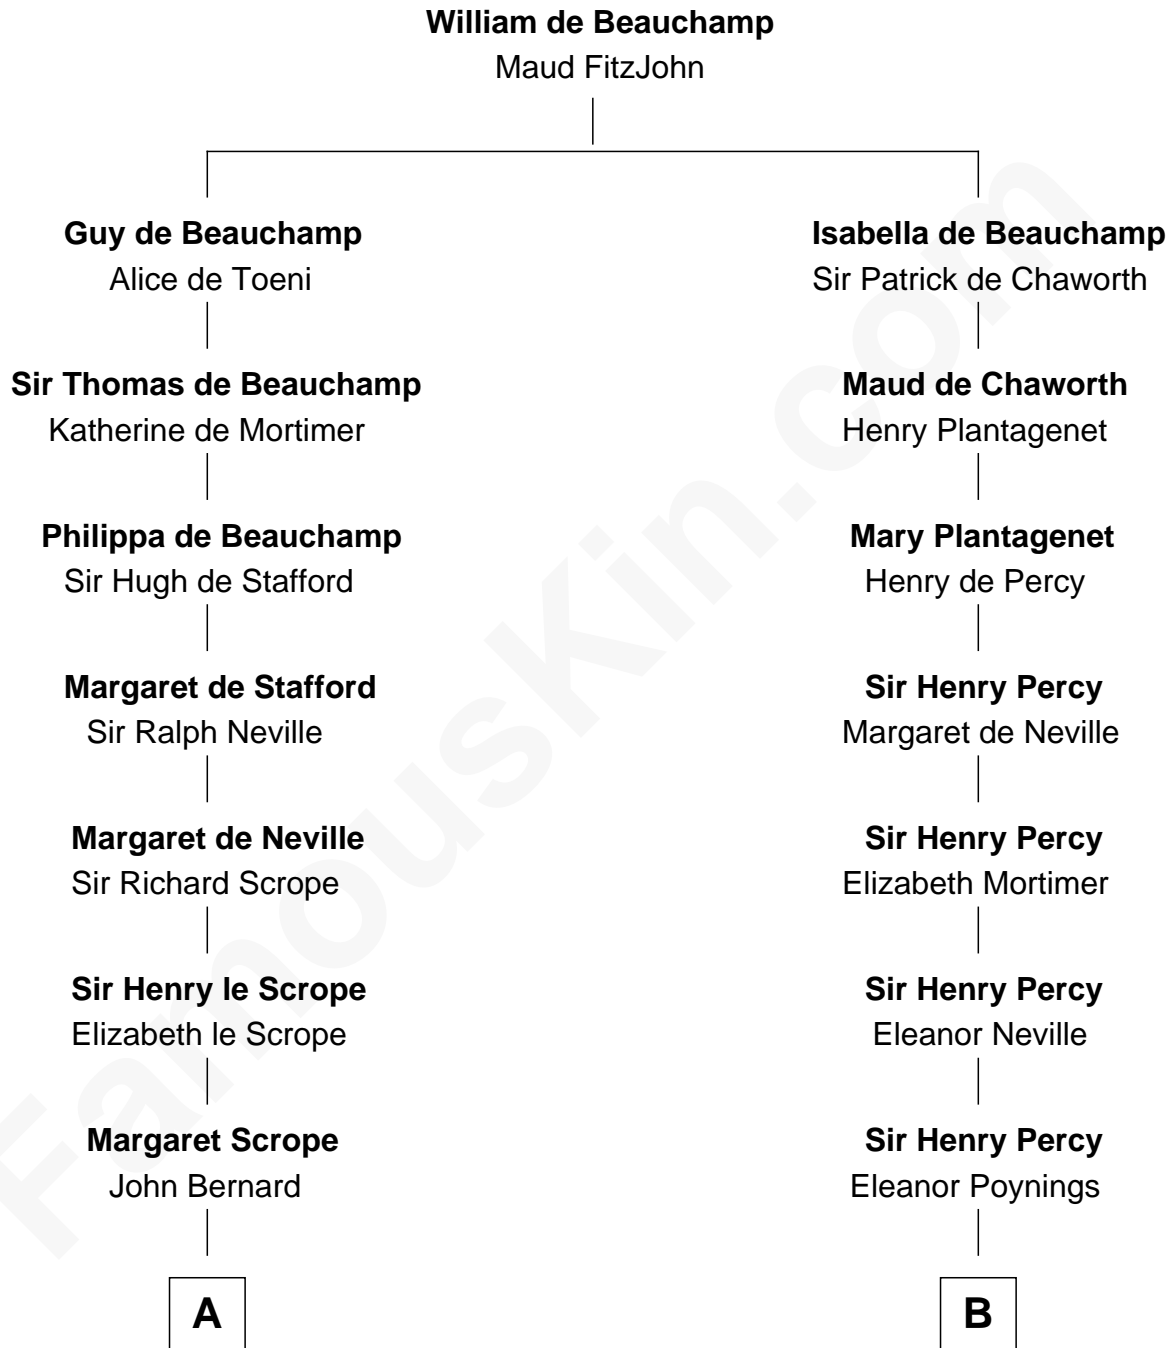

FamousKin.com
Relationship Chart of
Benjamin Harrison
23rd U.S. President

17th cousin 1 time removed of
Daniel Carroll
Signer of the U.S. Constitution

C

John Scott Harrison
Elizabeth Ramsey Irwin

Benjamin Harrison
23rd U.S. President

FamousKin.com