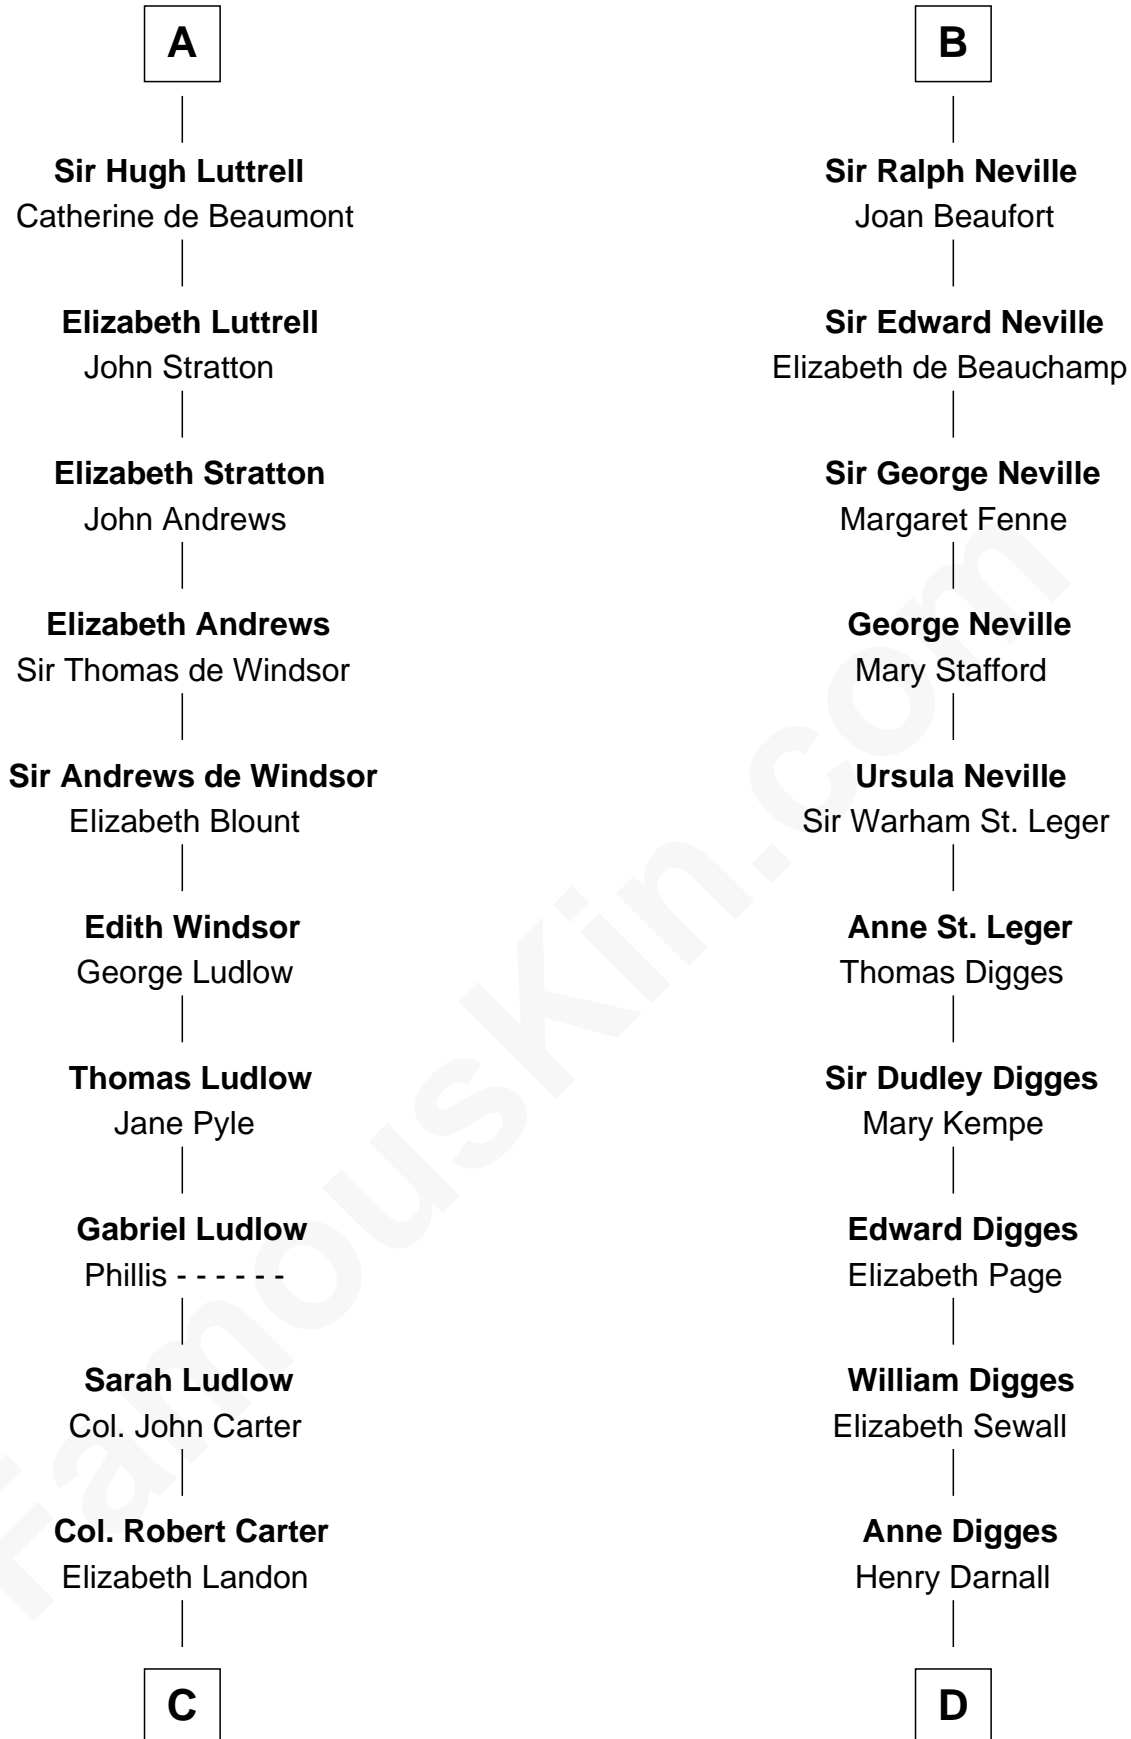

FamousKin.com
Relationship Chart of
Benjamin Harrison
23rd U.S. President

18th cousin 3 times removed of
Daniel Carroll
Signer of the U.S. Constitution

C

Anne Carter
Benjamin Harrison

Benjamin Harrison
Elizabeth Bassett

Gen. William Henry Harrison
Anna Tuthill Symmes

John Scott Harrison
Elizabeth Ramsey Irwin

Benjamin Harrison
23rd U.S. President

D

Eleanor Darnall
Daniel Carroll

Daniel Carroll
Signer of the U.S. Constitution