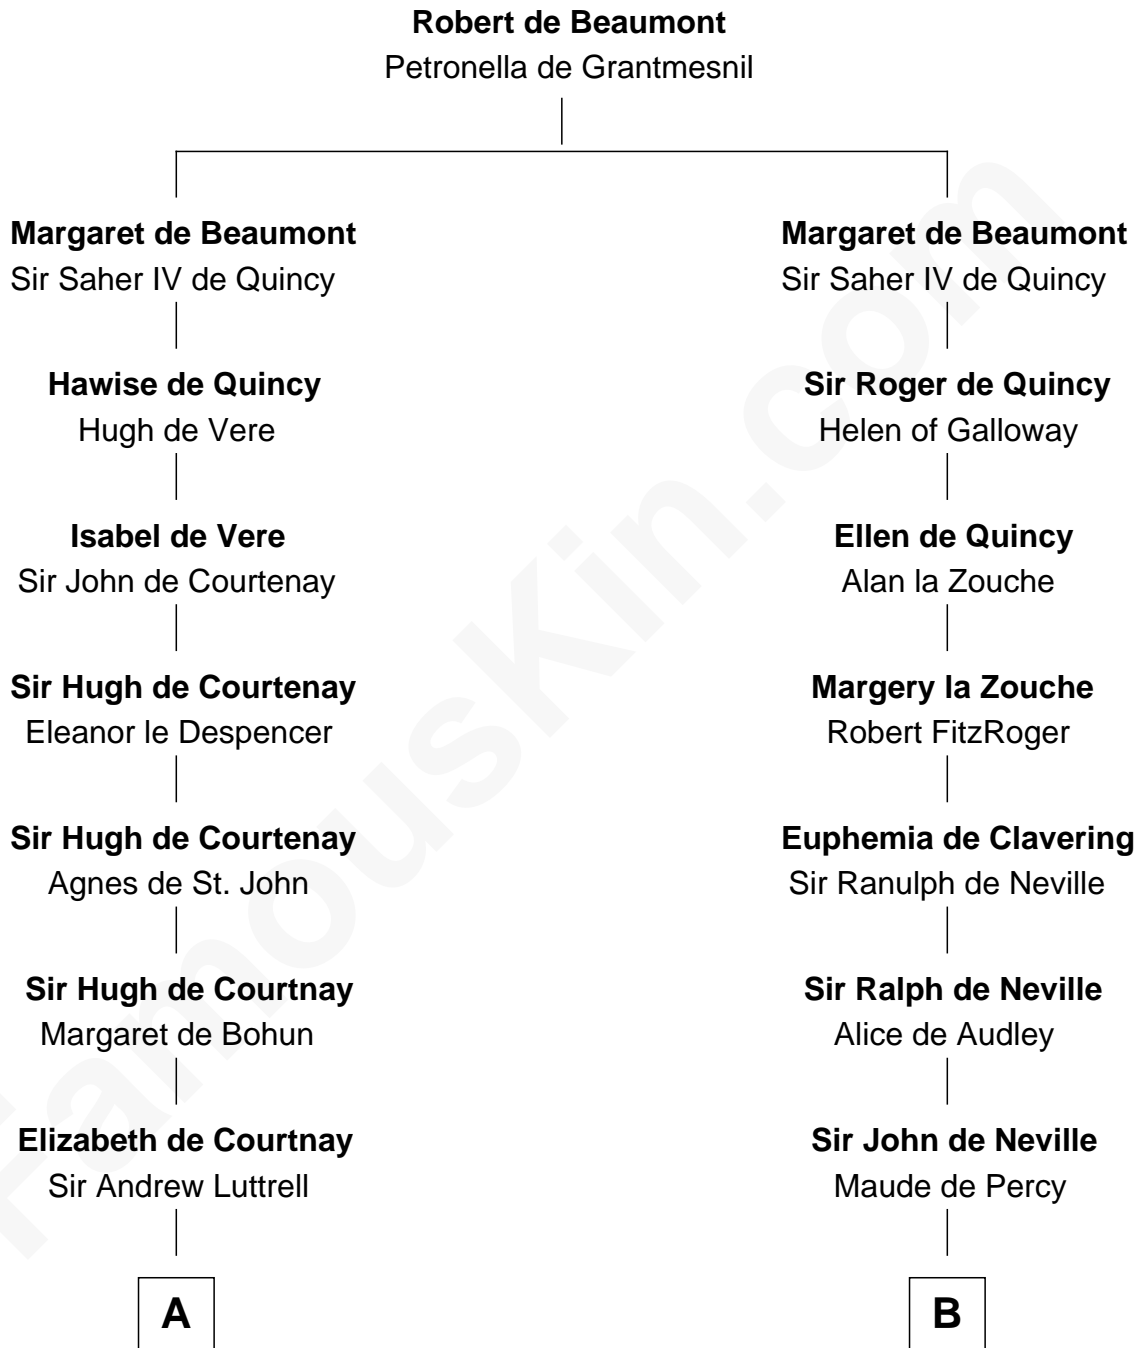

FamousKin.com
Relationship Chart of
Benjamin Harrison
23rd U.S. President

18th cousin 3 times removed of
Daniel Carroll
Signer of the U.S. Constitution

C

Anne Carter
Benjamin Harrison

Benjamin Harrison
Elizabeth Bassett

Gen. William Henry Harrison
Anna Tuthill Symmes

John Scott Harrison
Elizabeth Ramsey Irwin

Benjamin Harrison
23rd U.S. President

D

Eleanor Darnall
Daniel Carroll

Daniel Carroll
Signer of the U.S. Constitution