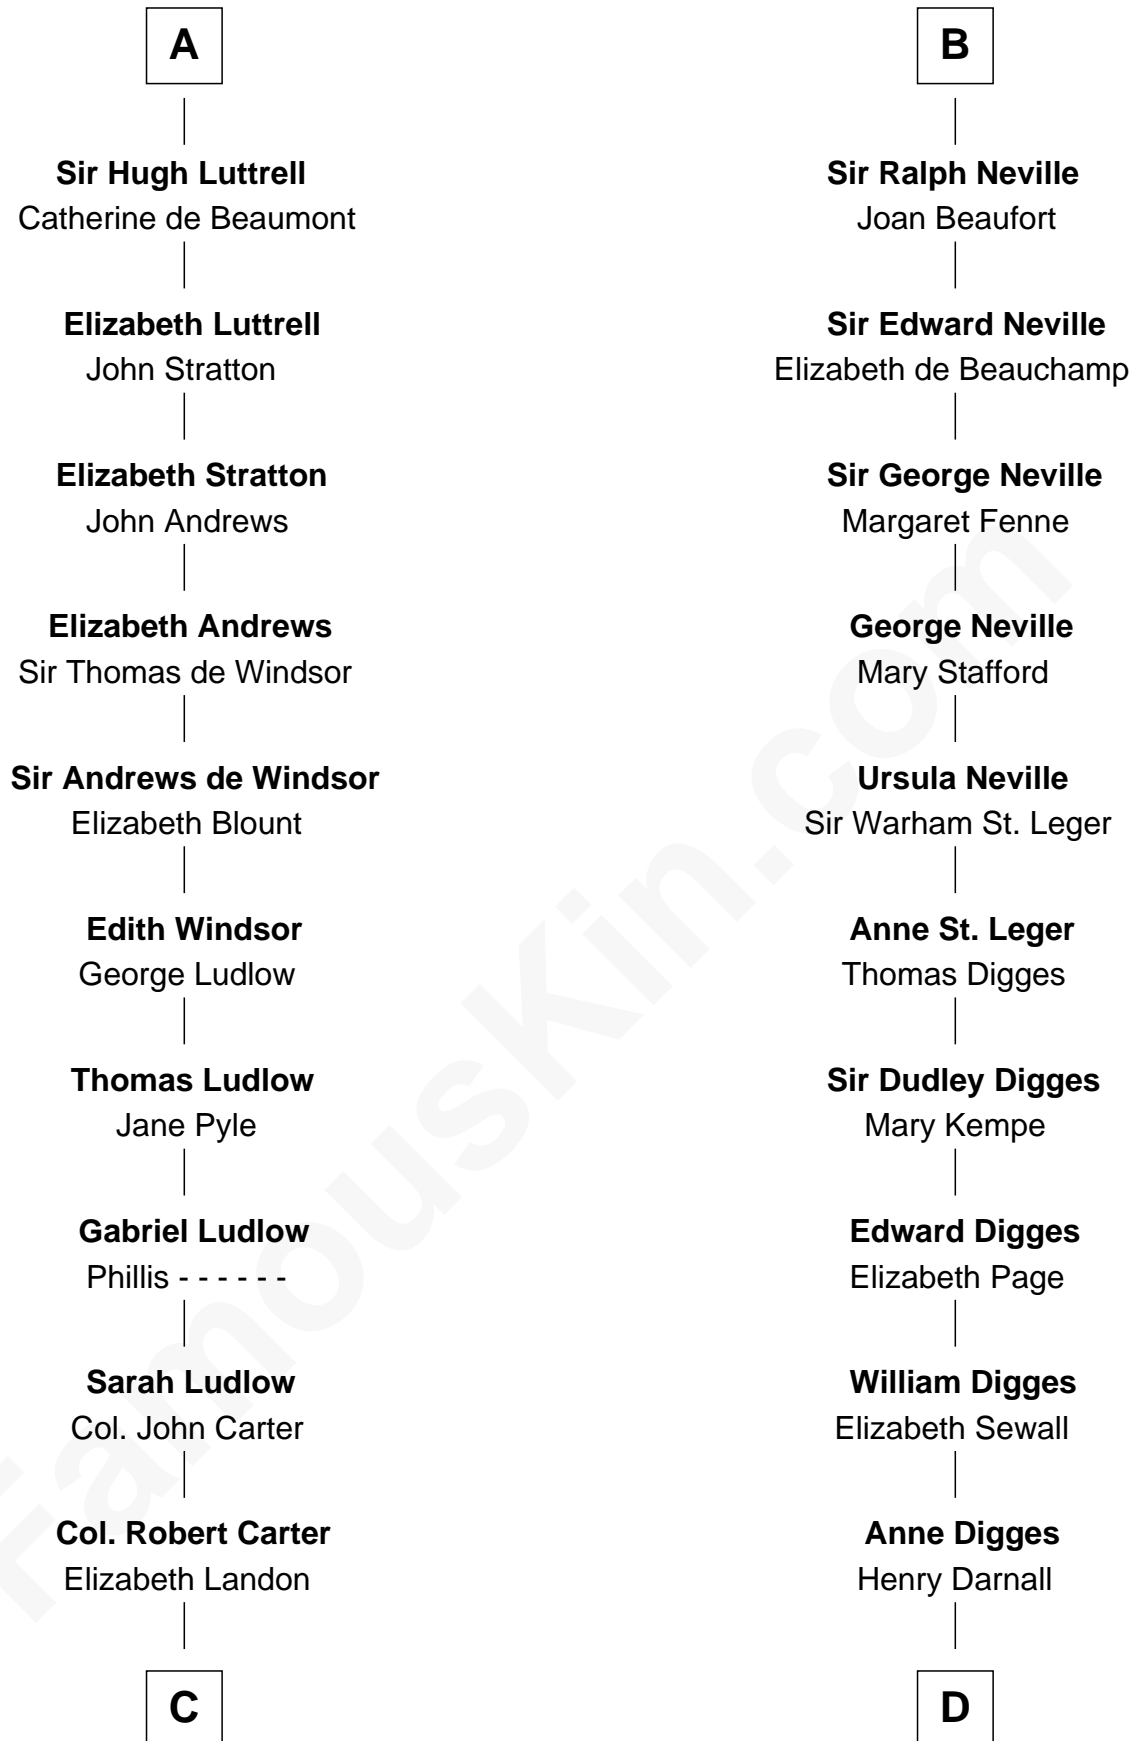

**FamousKin.com**  
**Relationship Chart of**  
**Benjamin Harrison**  
*23rd U.S. President*

**18th cousin 3 times removed of**  
**Daniel Carroll**  
*Signer of the U.S. Constitution*

**C**

**Anne Carter**  
Benjamin Harrison

**Benjamin Harrison**  
Elizabeth Bassett

**Gen. William Henry Harrison**  
Anna Tuthill Symmes

**John Scott Harrison**  
Elizabeth Ramsey Irwin

**Benjamin Harrison**  
*23rd U.S. President*

**D**

**Eleanor Darnall**  
Daniel Carroll