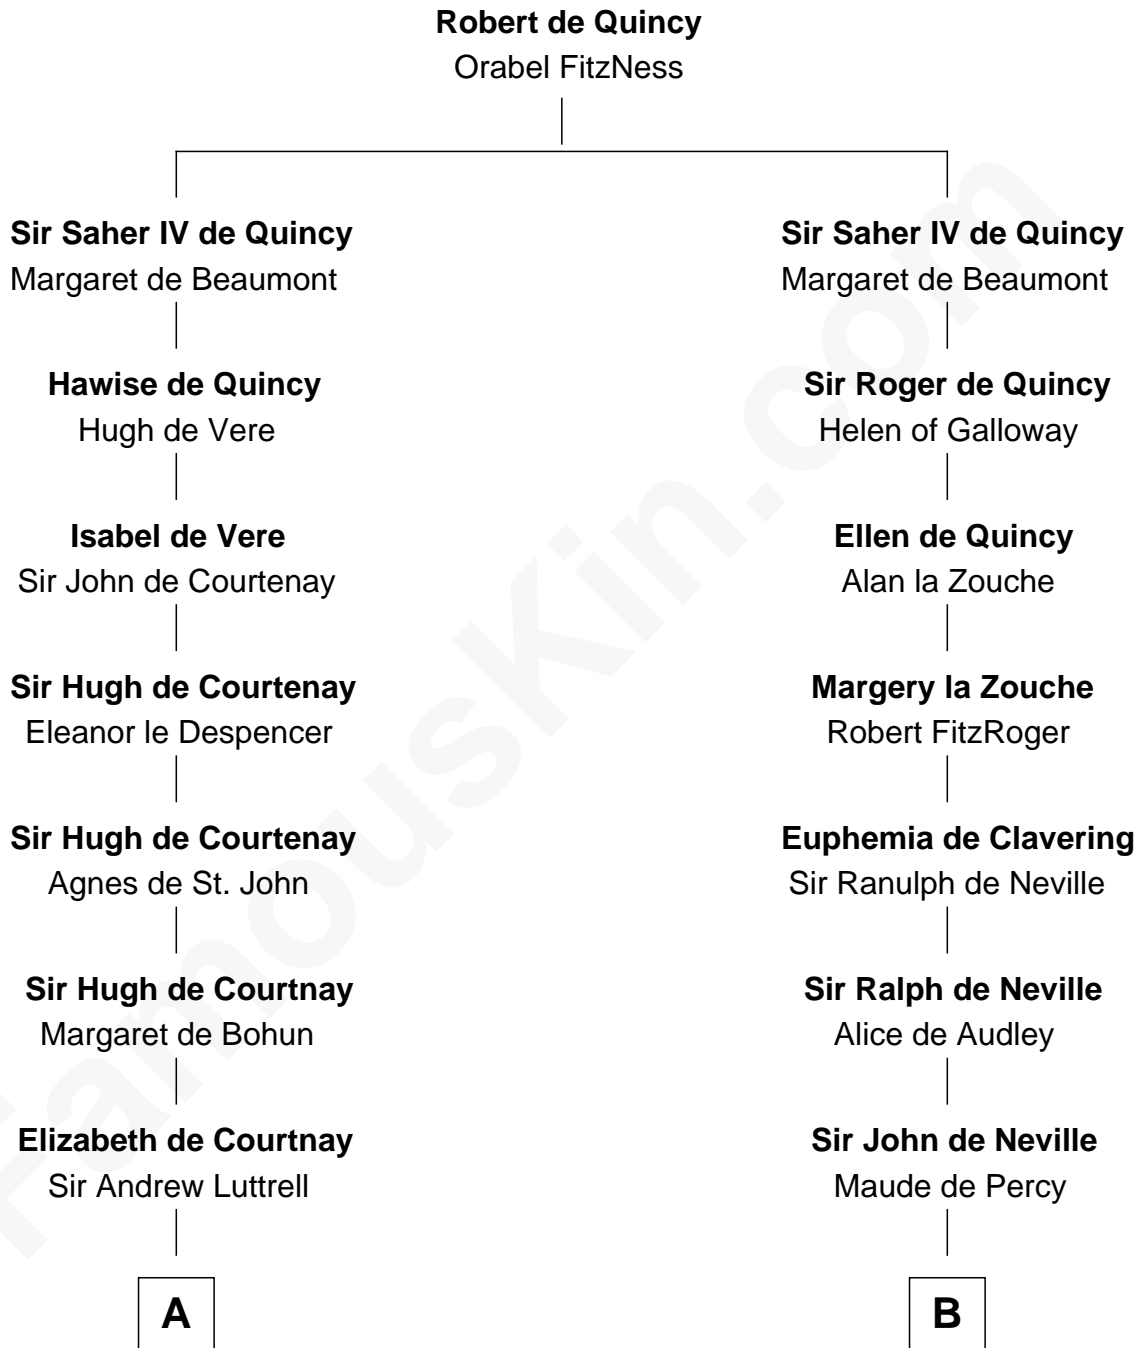

**FamousKin.com**  
**Relationship Chart of**  
**Benjamin Harrison**  
*23rd U.S. President*

**18th cousin 3 times removed of**  
**Daniel Carroll**  
*Signer of the U.S. Constitution*

**C**

**Anne Carter**  
Benjamin Harrison

**Benjamin Harrison**  
Elizabeth Bassett

**Gen. William Henry Harrison**  
Anna Tuthill Symmes

**John Scott Harrison**  
Elizabeth Ramsey Irwin

**Benjamin Harrison**  
*23rd U.S. President*

**D**

**Eleanor Darnall**  
Daniel Carroll