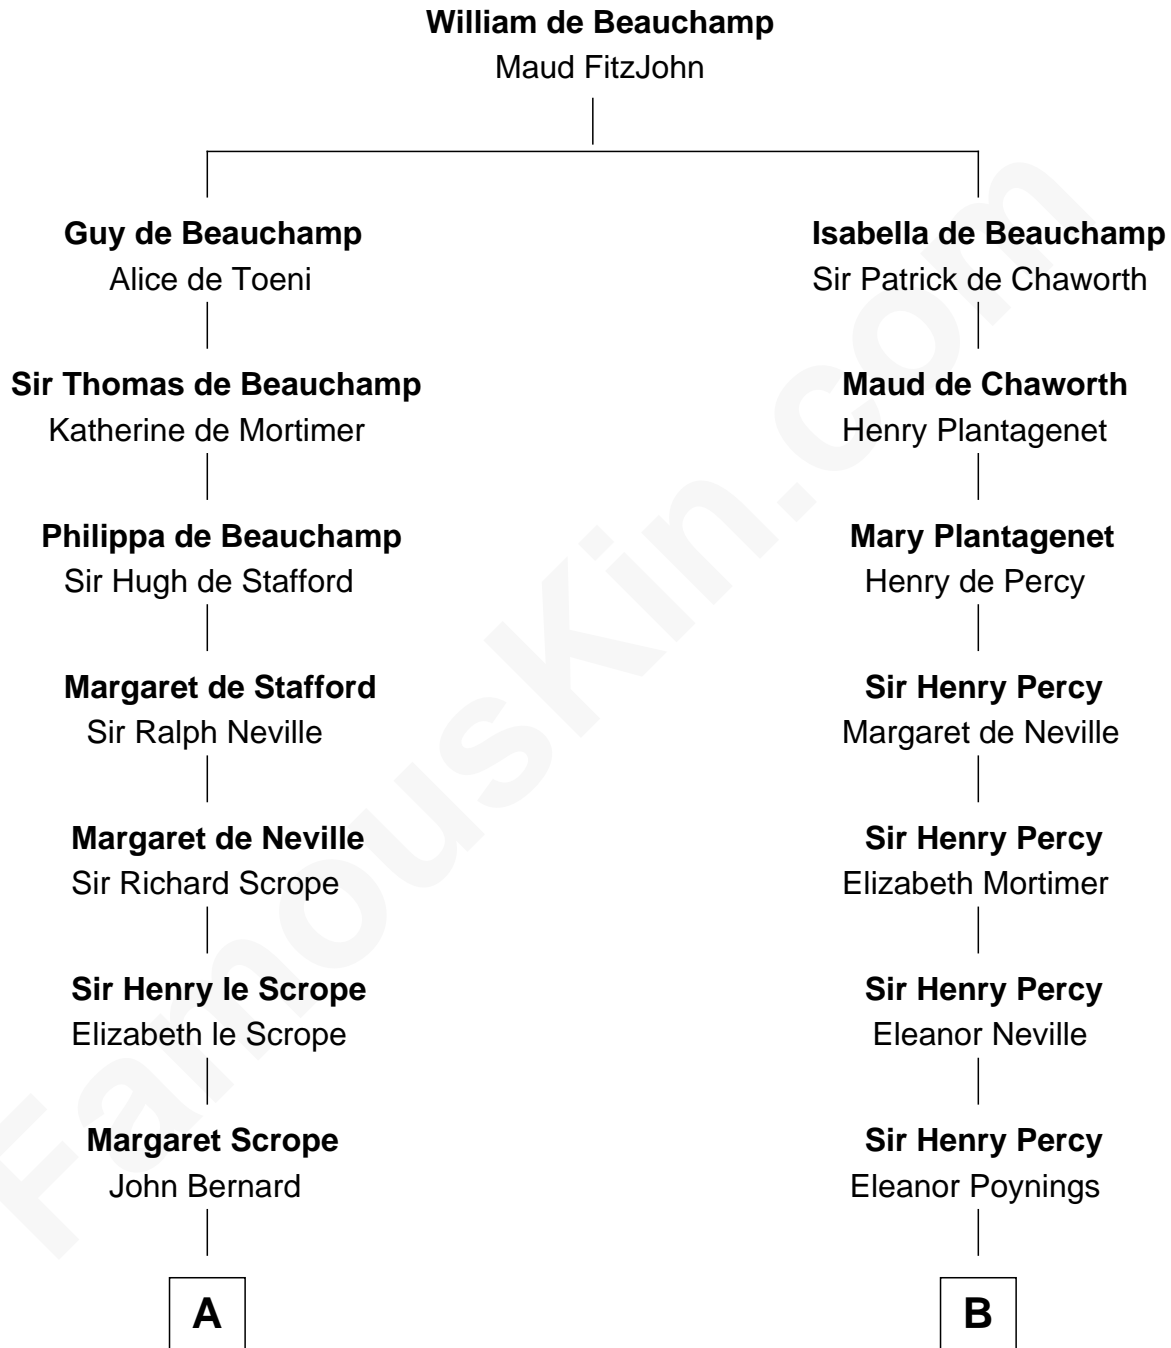

FamousKin.com
Relationship Chart of
Benjamin Harrison
23rd U.S. President

17th cousin 1 time removed of

John Carroll
Founder of Georgetown University

C

John Scott Harrison
Elizabeth Ramsey Irwin

Benjamin Harrison
23rd U.S. President

FamousKin.com