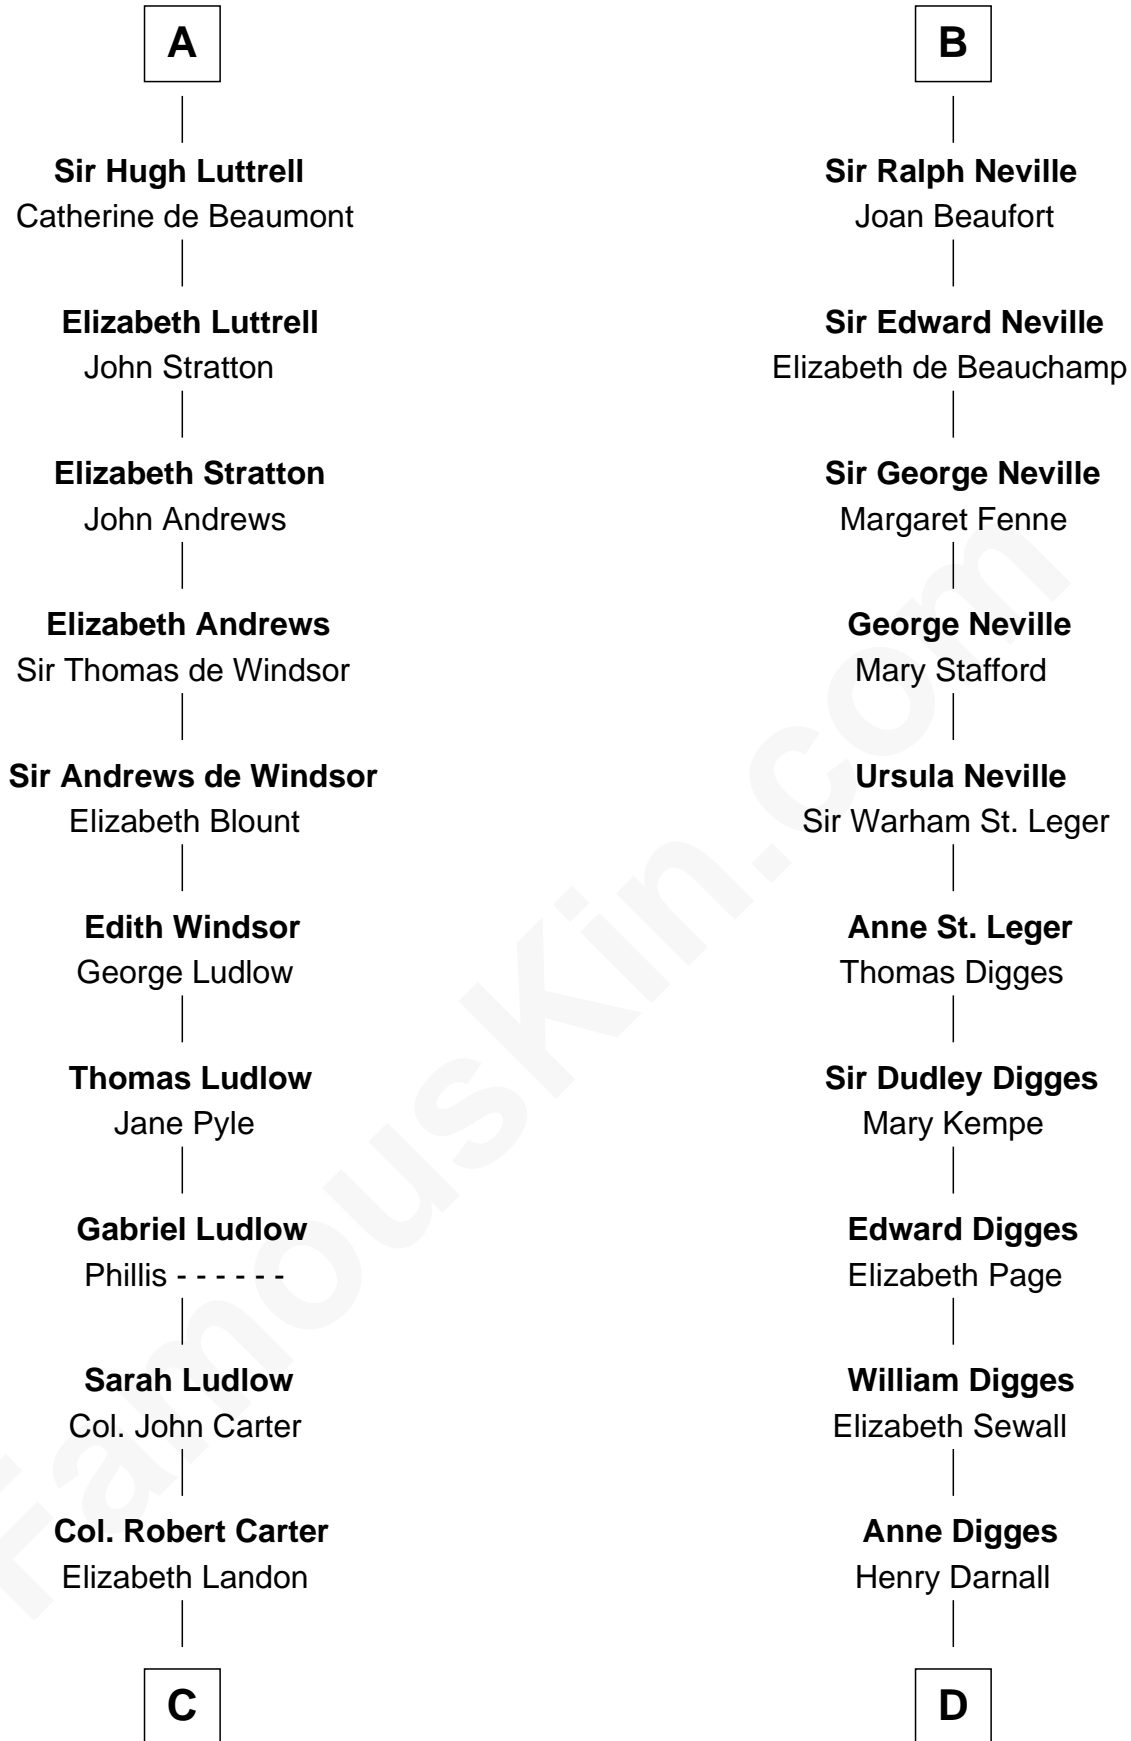

FamousKin.com
Relationship Chart of
Benjamin Harrison
23rd U.S. President

18th cousin 3 times removed of
John Carroll
Founder of Georgetown University

C

Anne Carter
Benjamin Harrison

Benjamin Harrison
Elizabeth Bassett

Gen. William Henry Harrison
Anna Tuthill Symmes

John Scott Harrison
Elizabeth Ramsey Irwin

Benjamin Harrison
23rd U.S. President

D

Eleanor Darnall
Daniel Carroll

John Carroll
Founder, Georgetown University