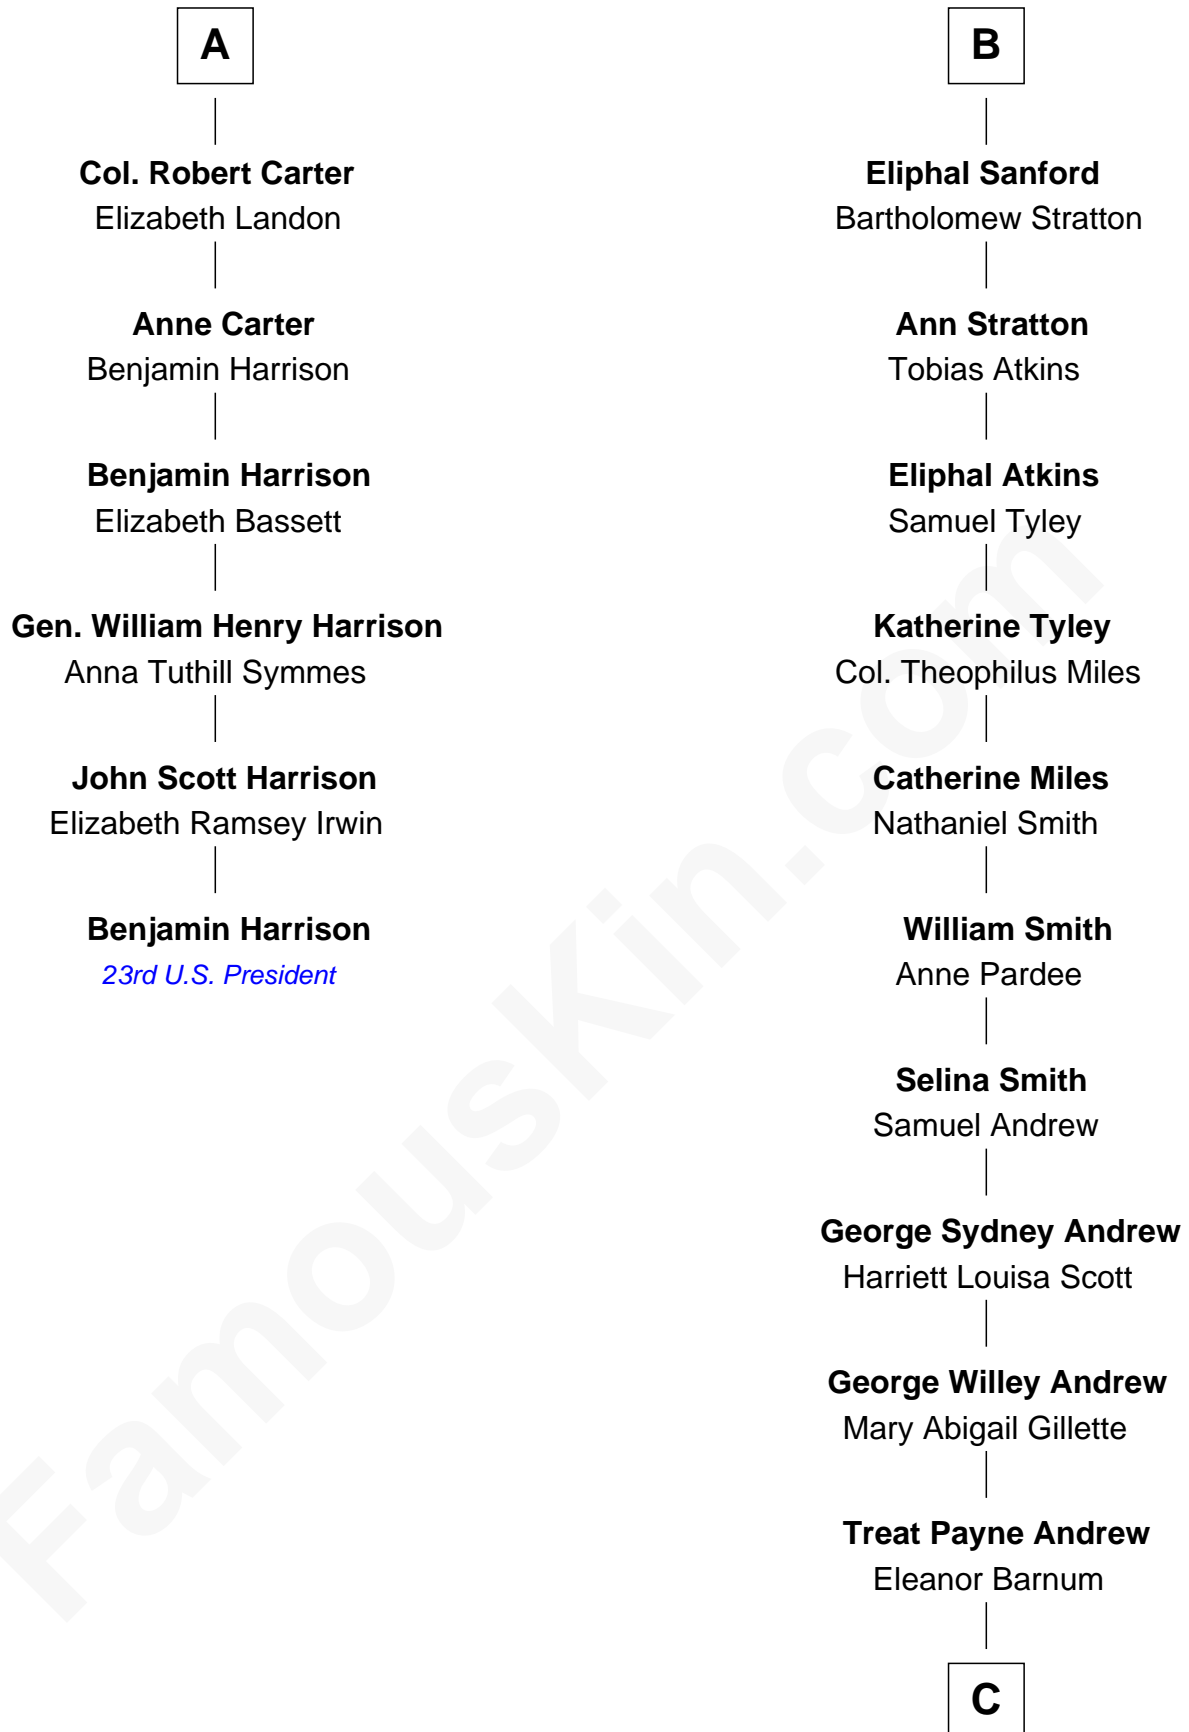

FamousKin.com
Relationship Chart of
Benjamin Harrison
23rd U.S. President

12th cousin 6 times removed of
Treat Williams
TV & Movie Actor

Sir Thomas Blount
 Margaret de Gresley

C

Marian Andrew
Richard Norman Williams