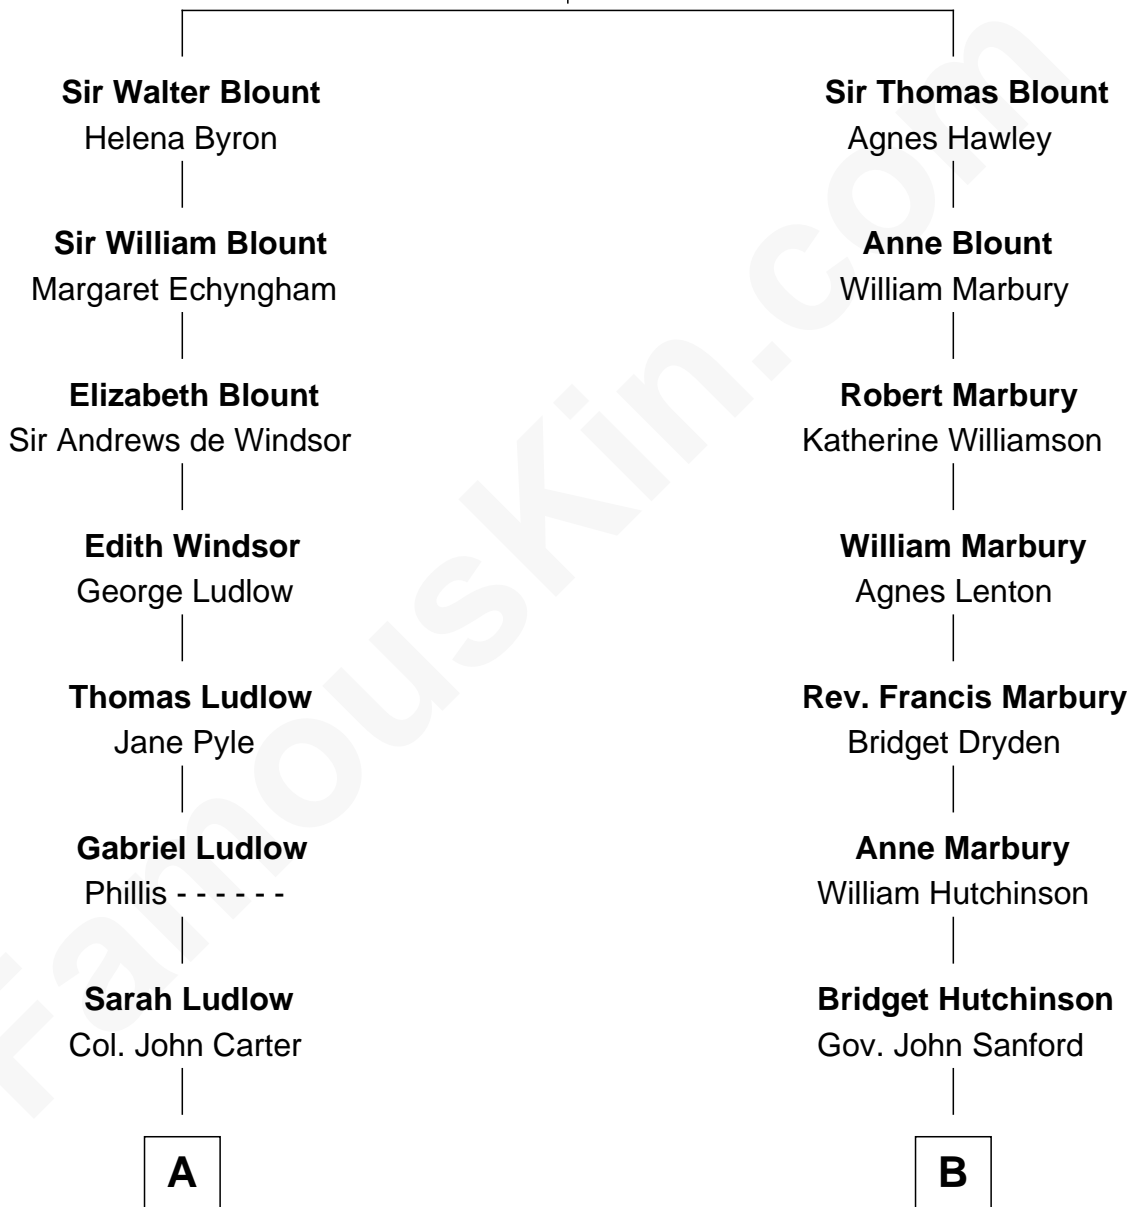

FamousKin.com
Relationship Chart of
Benjamin Harrison
23rd U.S. President

12th cousin 6 times removed of
Treat Williams
TV & Movie Actor

Sir Thomas Blount
 Margaret de Gresley

C

Marian Andrew
Richard Norman Williams