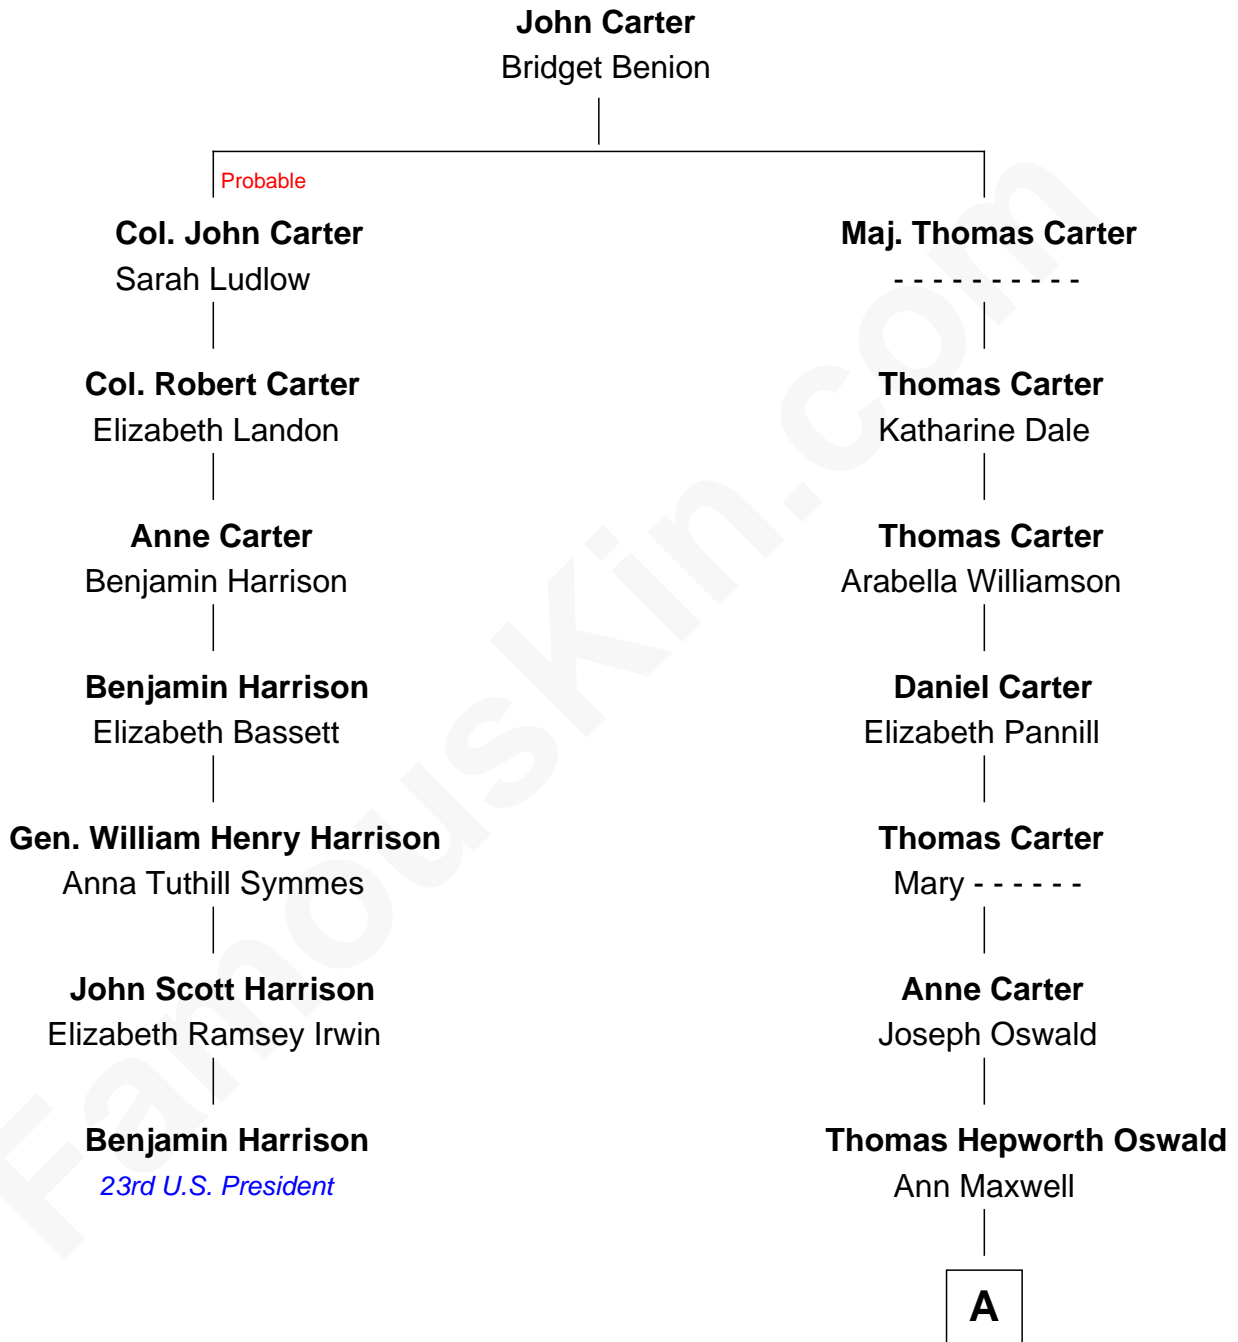

FamousKin.com
Relationship Chart of
Benjamin Harrison
23rd U.S. President

6th cousin 4 times removed of

Lee Harvey Oswald

Accused Assassin of President John F. Kennedy

A

Thomas Hepworth Oswald

Lucy Hannah

William Oswald

Mary Harvey

Robert Edward Lee Oswald

Marguerite Frances Claverie

Lee Harvey Oswald

Accused Assassin of J.F.K.