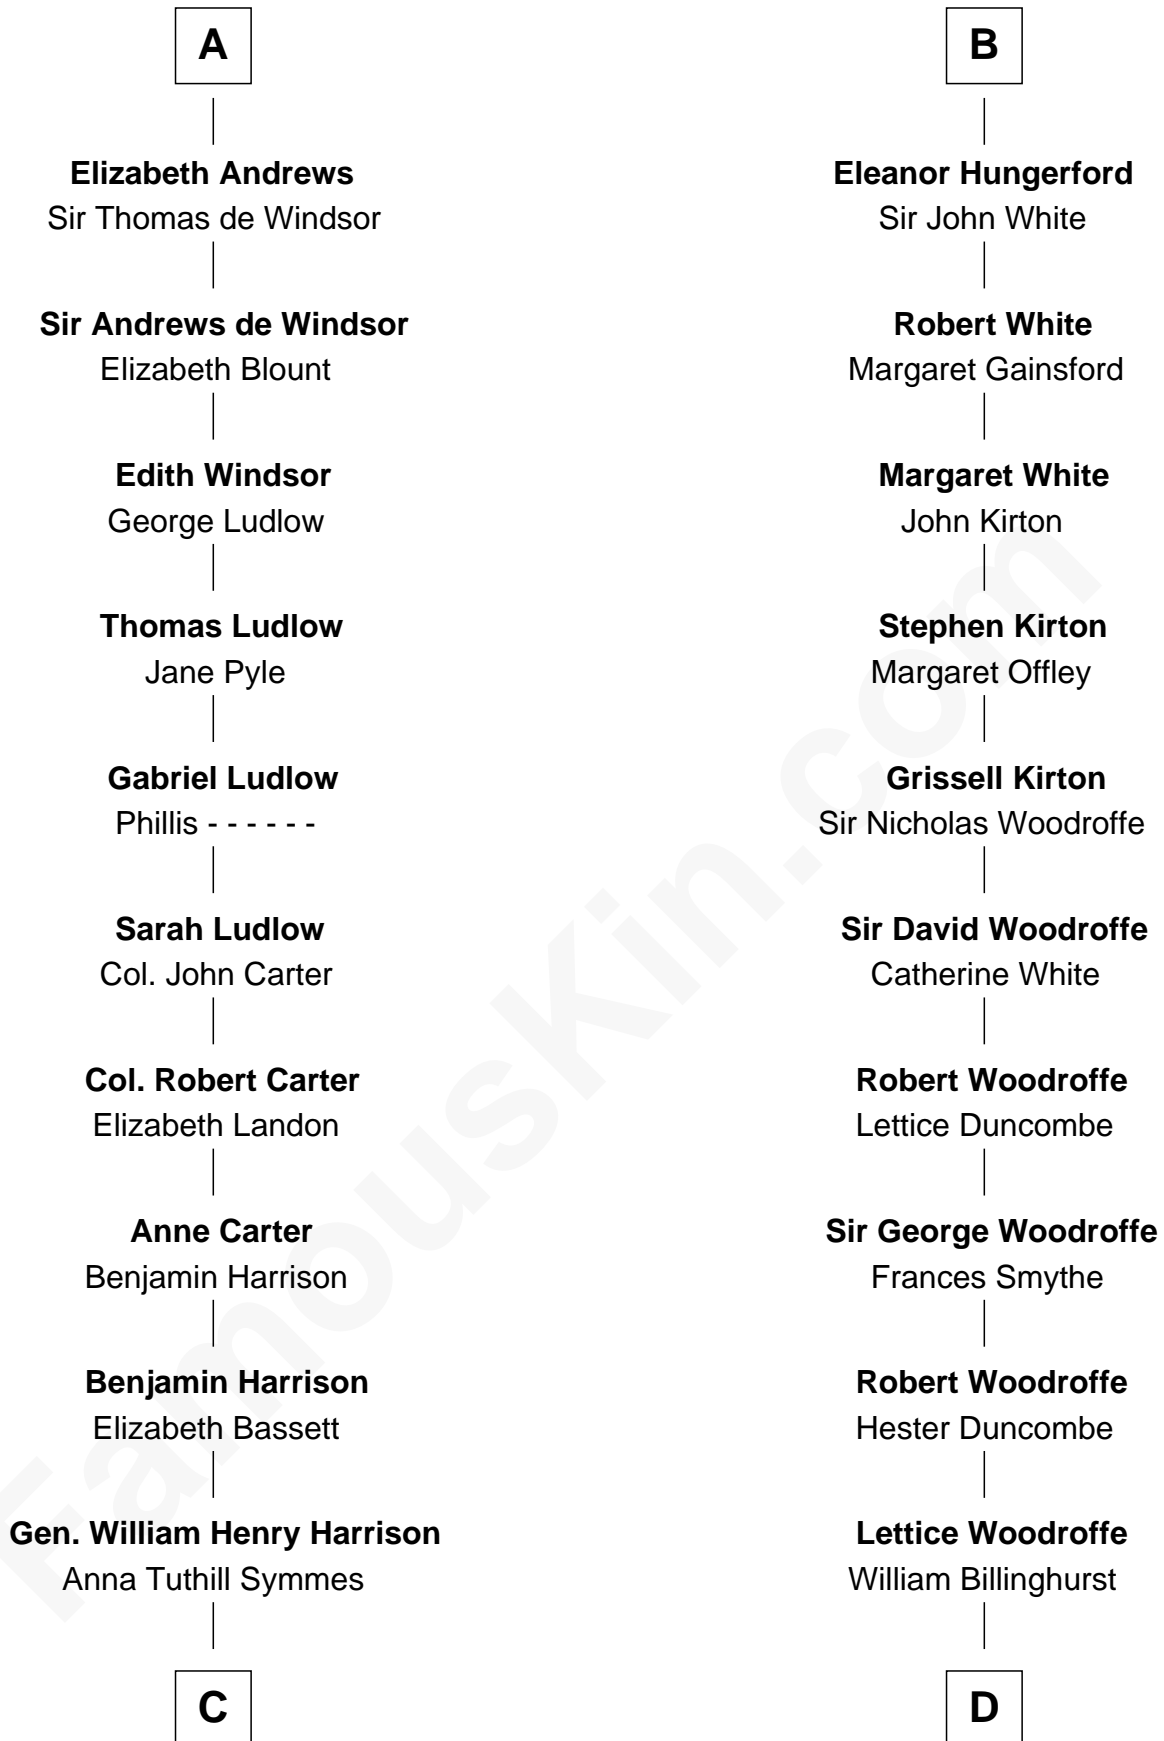

FamousKin.com
Relationship Chart of
Benjamin Harrison
23rd U.S. President

18th cousin 2 times removed of
Guillermo Billinghurst
31st President of Peru

C

John Scott Harrison
Elizabeth Ramsey Irwin

Benjamin Harrison
23rd U.S. President

D

Rev. William Billinghurst
Catharine Bellas

Robert Billinghurst
Maria Francisca Agrelo

Guillermo Eugenio Billinghurst
Belisaria Angulo

Guillermo Billinghurst
31st President of Peru

FamousKin.com