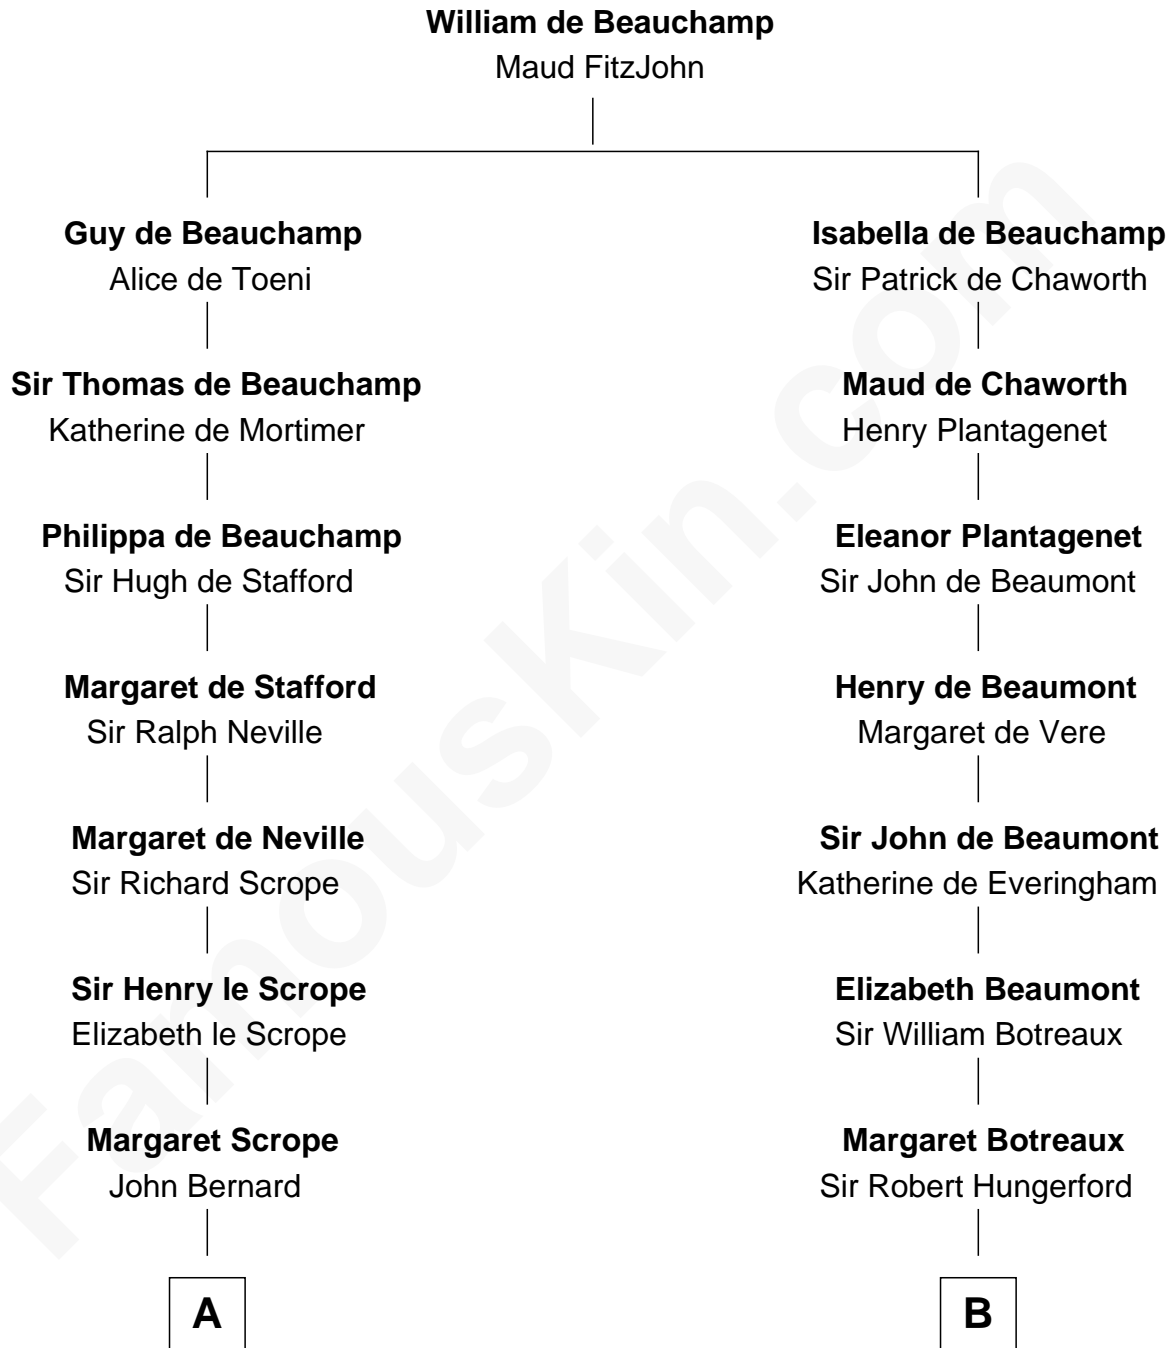

FamousKin.com
Relationship Chart of
Benjamin Harrison
23rd U.S. President

18th cousin 2 times removed of
Guillermo Billinghurst
31st President of Peru

C

John Scott Harrison
Elizabeth Ramsey Irwin

Benjamin Harrison
23rd U.S. President

D

Rev. William Billinghurst
Catharine Bellas

Robert Billinghurst
Maria Francisca Agrelo

Guillermo Eugenio Billinghurst
Belisaria Angulo

Guillermo Billinghurst
31st President of Peru

FamousKin.com