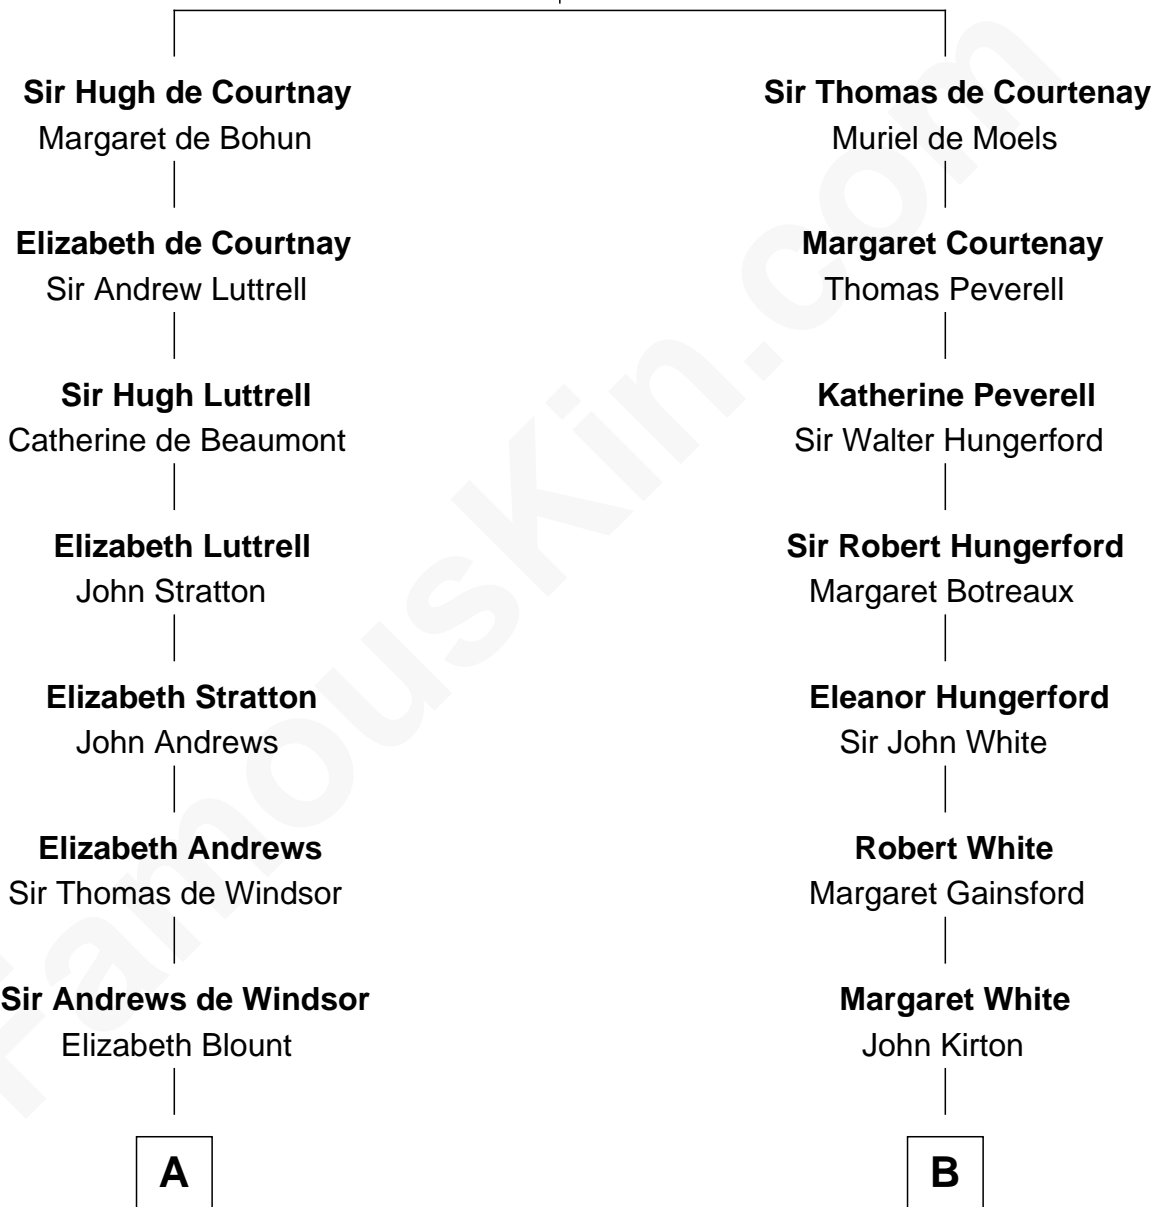

FamousKin.com
Relationship Chart of
Benjamin Harrison
23rd U.S. President

16th cousin 3 times removed of
Susana Ferrari Billinghurst
Argentine Aviation Pioneer

Sir Hugh de Courtenay
 Agnes de St. John

C

—
Lisandro Billinghurst

Ana Kidd

—
Rosa Laureana Billinghurst

Alfredo Ferrari

—
Susana Ferrari Billinghurst

Argentine Aviation Pioneer

FamousKin.com