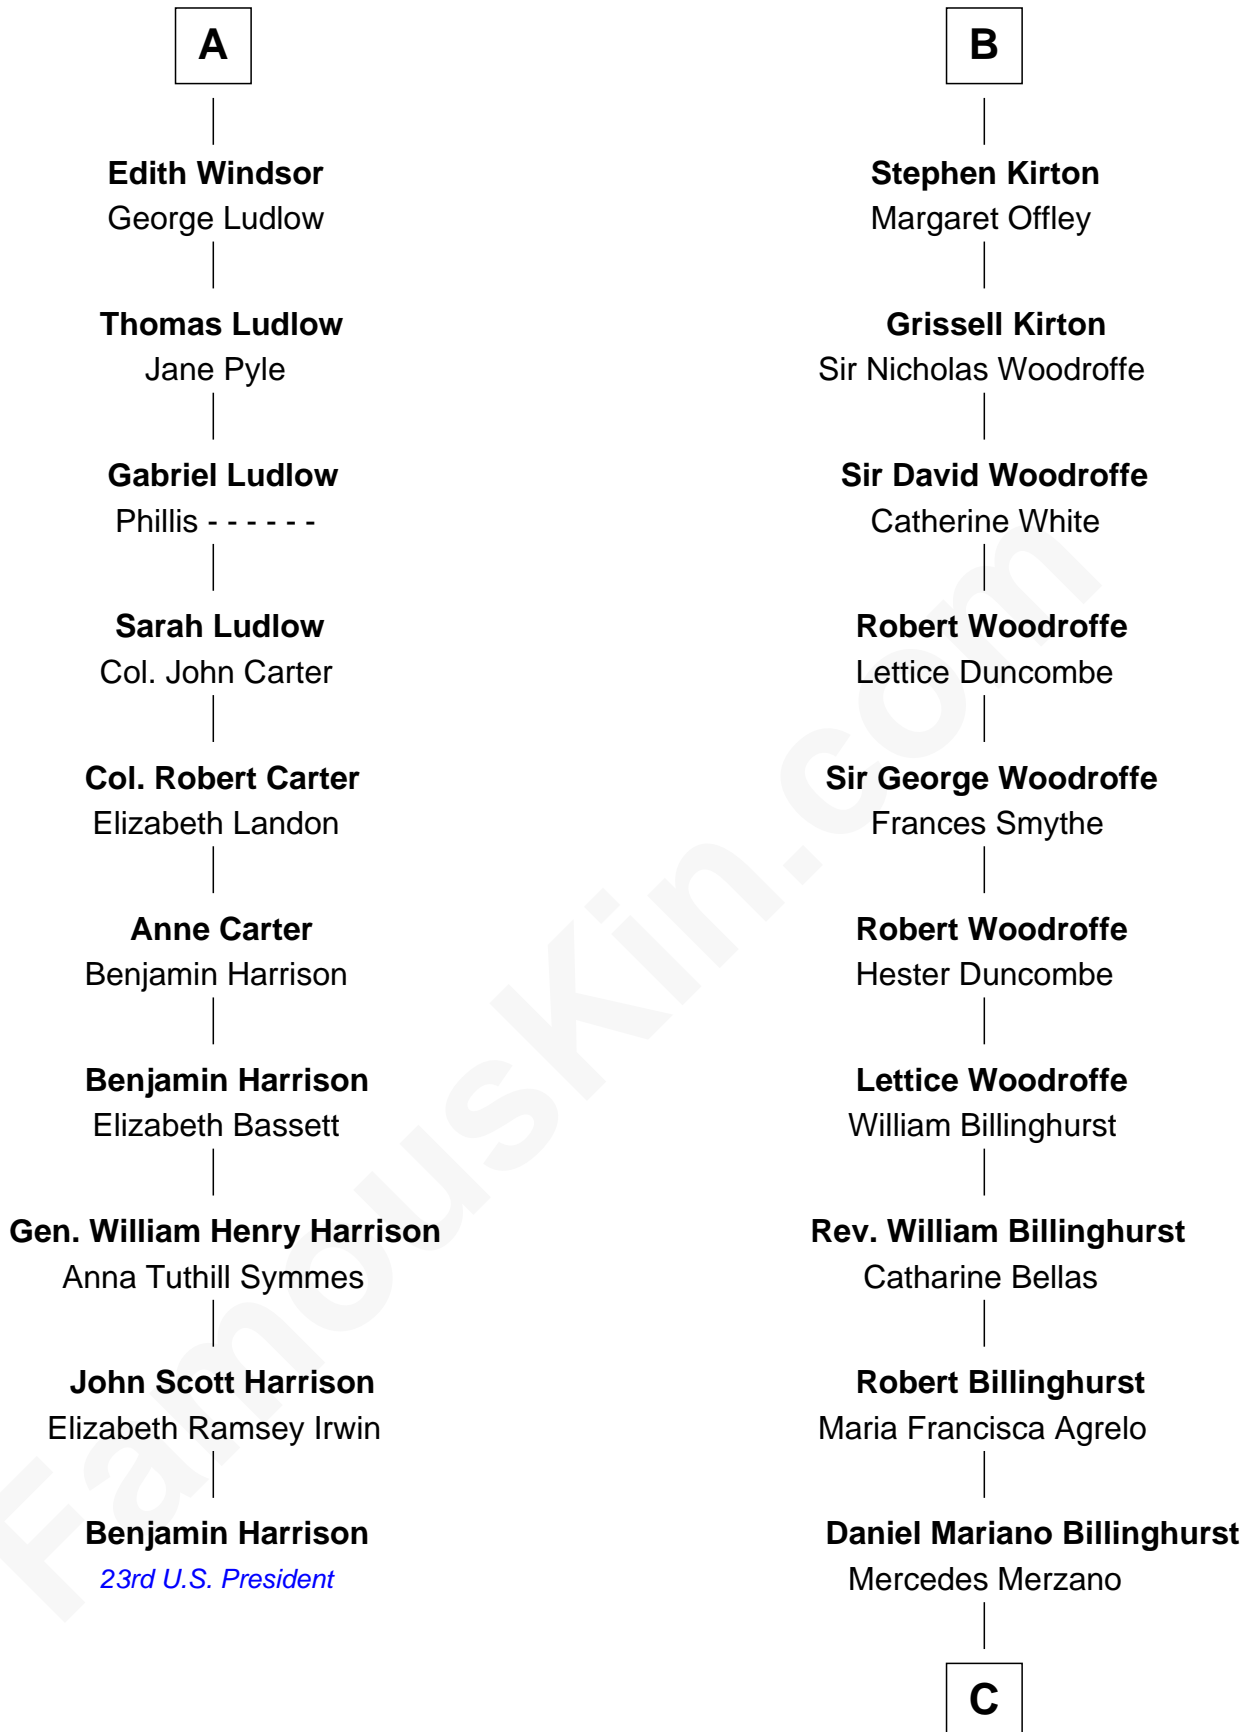

FamousKin.com
Relationship Chart of
Benjamin Harrison
23rd U.S. President

16th cousin 5 times removed of
Luciana Pedraza
Argentine Movie Actress

Sir Hugh de Courtenay
 Agnes de St. John

C

Lisandro Billinghurst