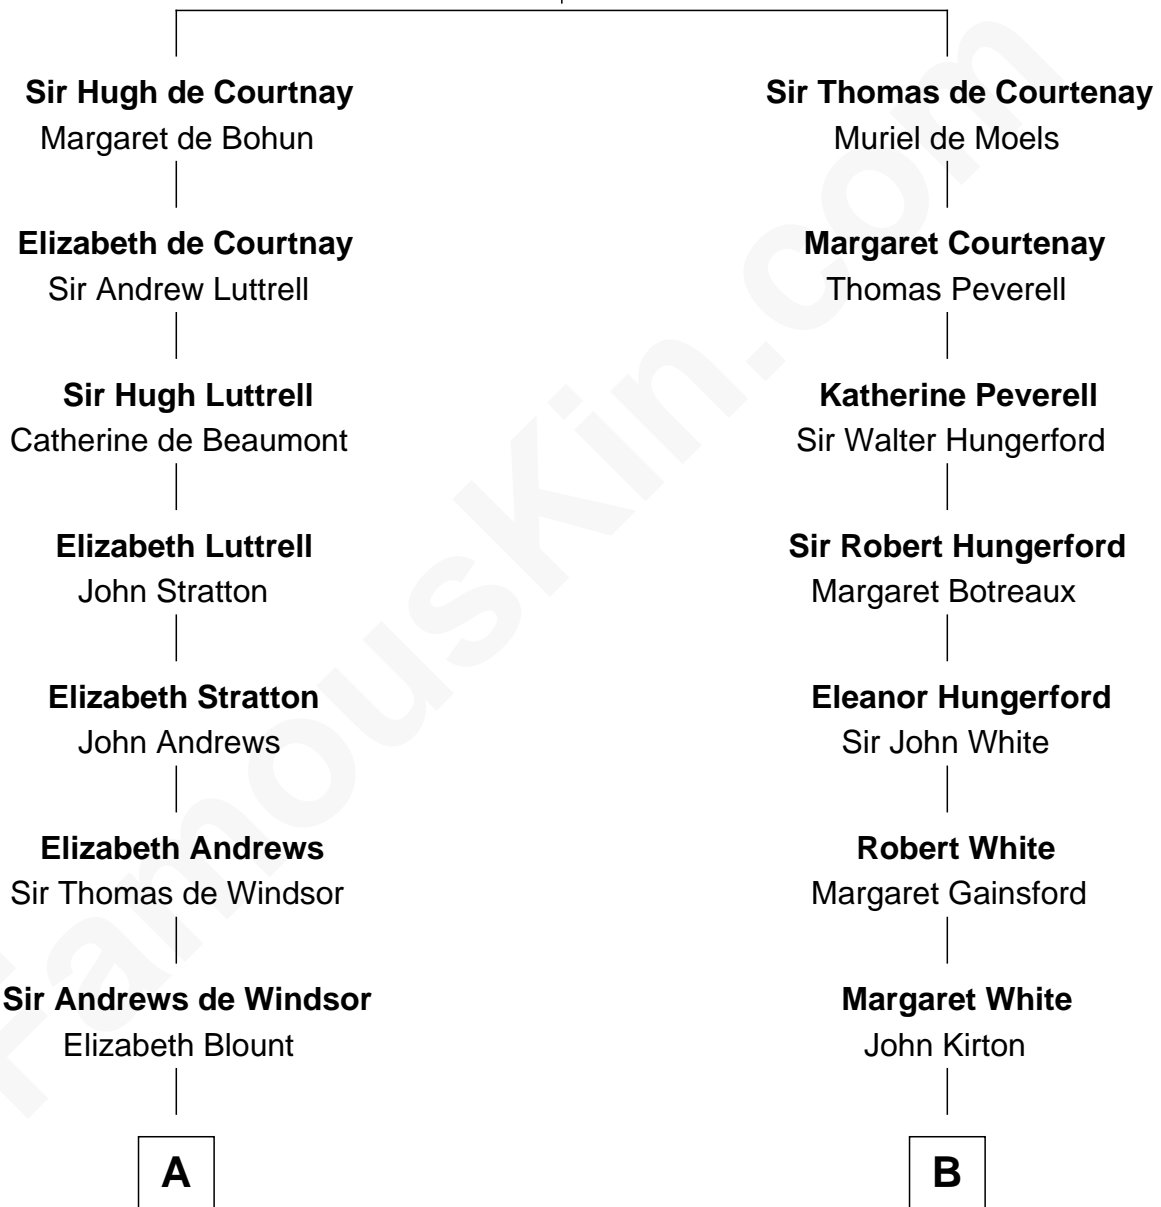

FamousKin.com
Relationship Chart of
Benjamin Harrison
23rd U.S. President

16th cousin 5 times removed of
Luciana Pedraza
Argentine Movie Actress

Sir Hugh de Courtenay
 Agnes de St. John

C

Lisandro Billinghurst