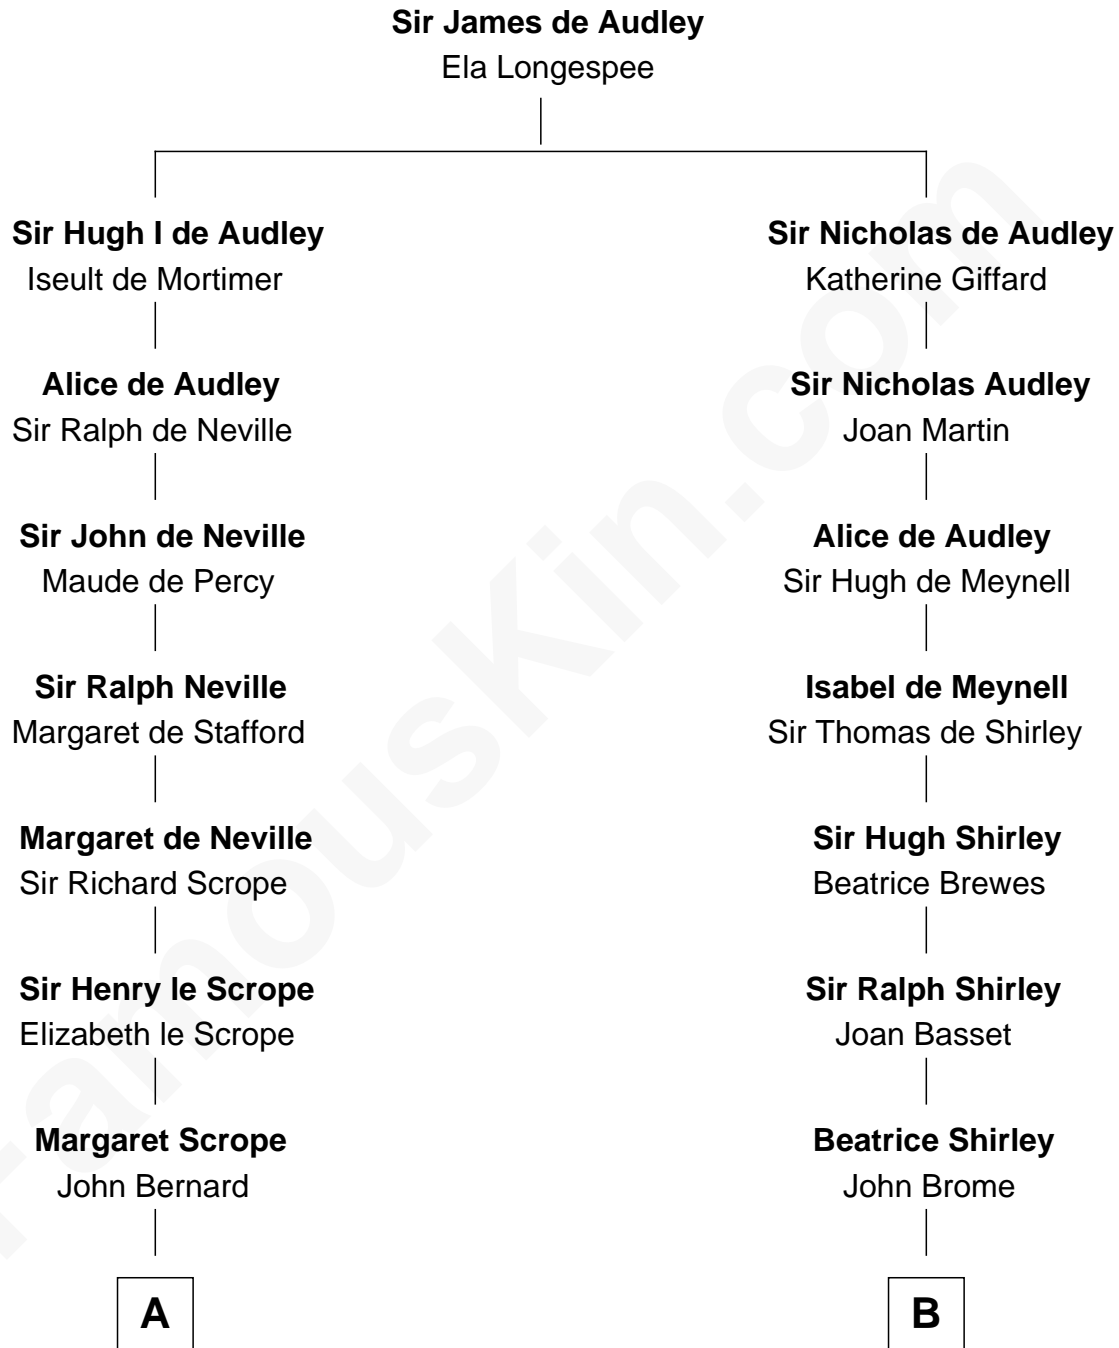

FamousKin.com
Relationship Chart of
Benjamin Harrison
23rd U.S. President

18th cousin 1 time removed of
Eugene Foss
45th Governor of Massachusetts

C

John Scott Harrison
Elizabeth Ramsey Irwin

Benjamin Harrison
23rd U.S. President

D

Amanda Bangs
Samuel Bartlett Foss

George Edmund Foss
Marcia Cordelia Noble

Eugene Foss
45th Governor of Massachusetts

FamousKin.com