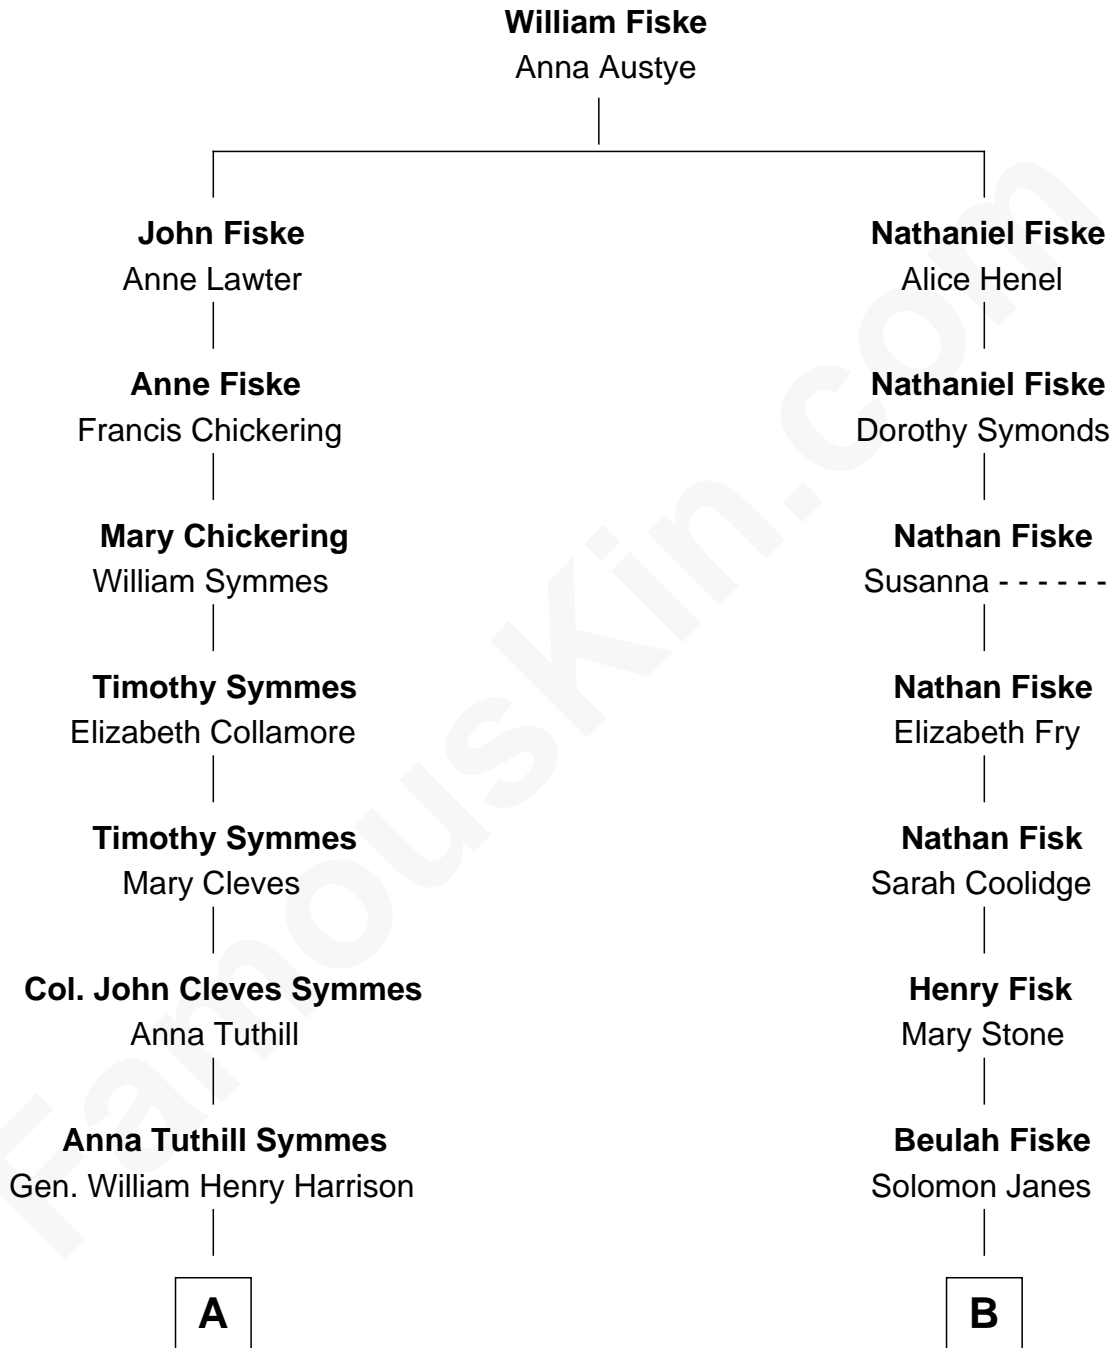

FamousKin.com
Relationship Chart of
Benjamin Harrison
23rd U.S. President

8th cousin 4 times removed of
Peter Fonda
TV and Movie Actor

A

John Scott Harrison
Elizabeth Ramsey Irwin

Benjamin Harrison
23rd U.S. President

B

Nathan Janes
Celinda Dexter

Henry Clinton Jaynes
Almira Louger Jacobs

Henry Silas Jaynes
Elma L. Lanphear

Herberta Elma Jaynes
William Brace Fonda

Henry Jaynes Fonda
Frances Ford Seymour

Peter Fonda
TV and Movie Actor