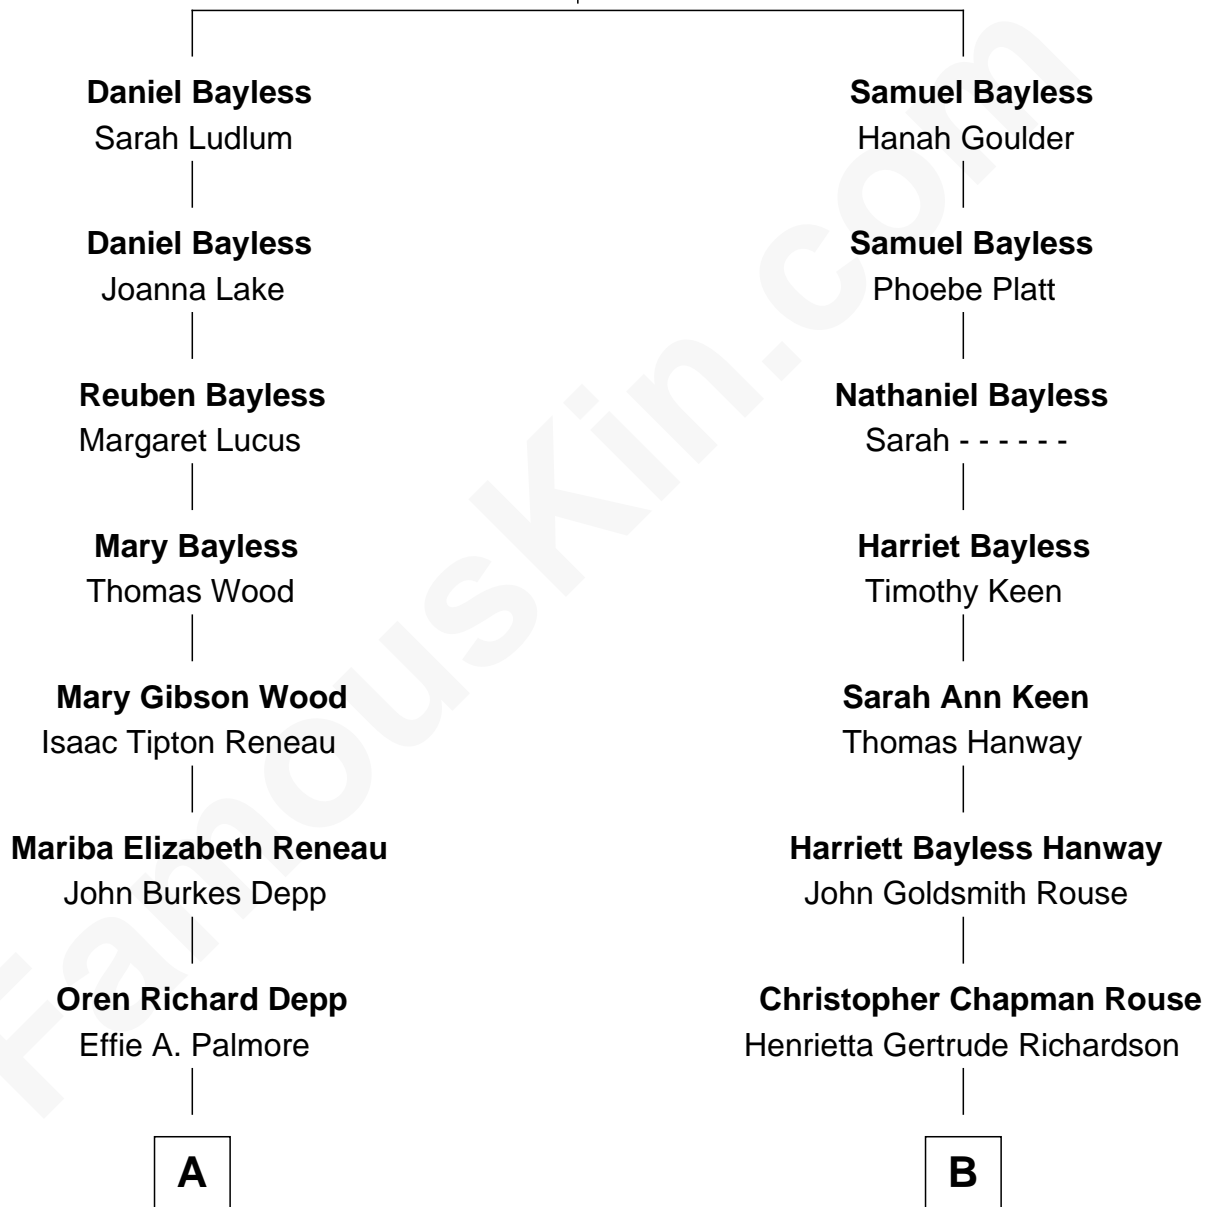

FamousKin.com Relationship Chart of

Johnny Depp

Movie Actor

8th cousin 1 time removed of

Christopher Rouse

American Composer

John Bayless

Ruth Rusco

FamousKin.com