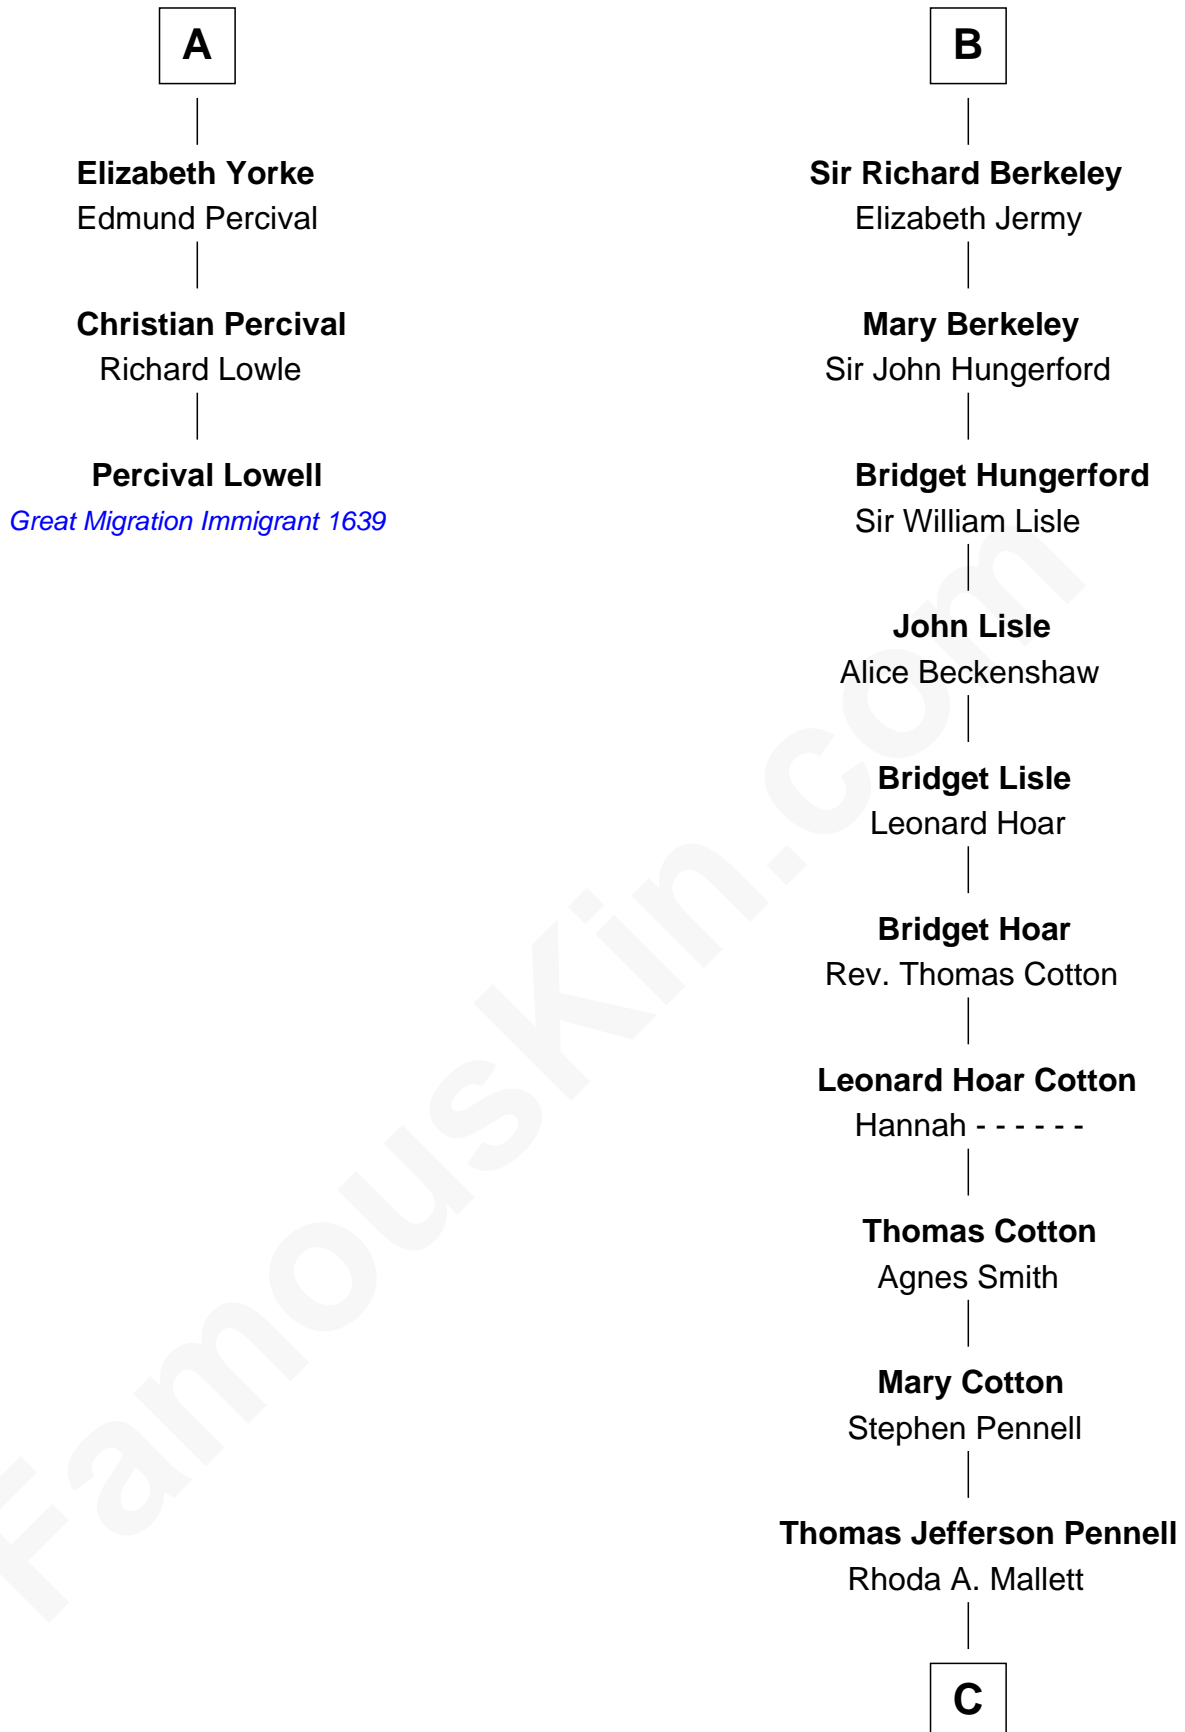

FamousKin.com

Relationship Chart of

Percival Lowell

(c1570 - c1666) Great Migration Immigrant 1639

9th cousin 12 times removed of

Warren Buffett

Chairman & CEO, Berkshire Hathaway

Humphrey de Bohun
Elizabeth Plantagenet